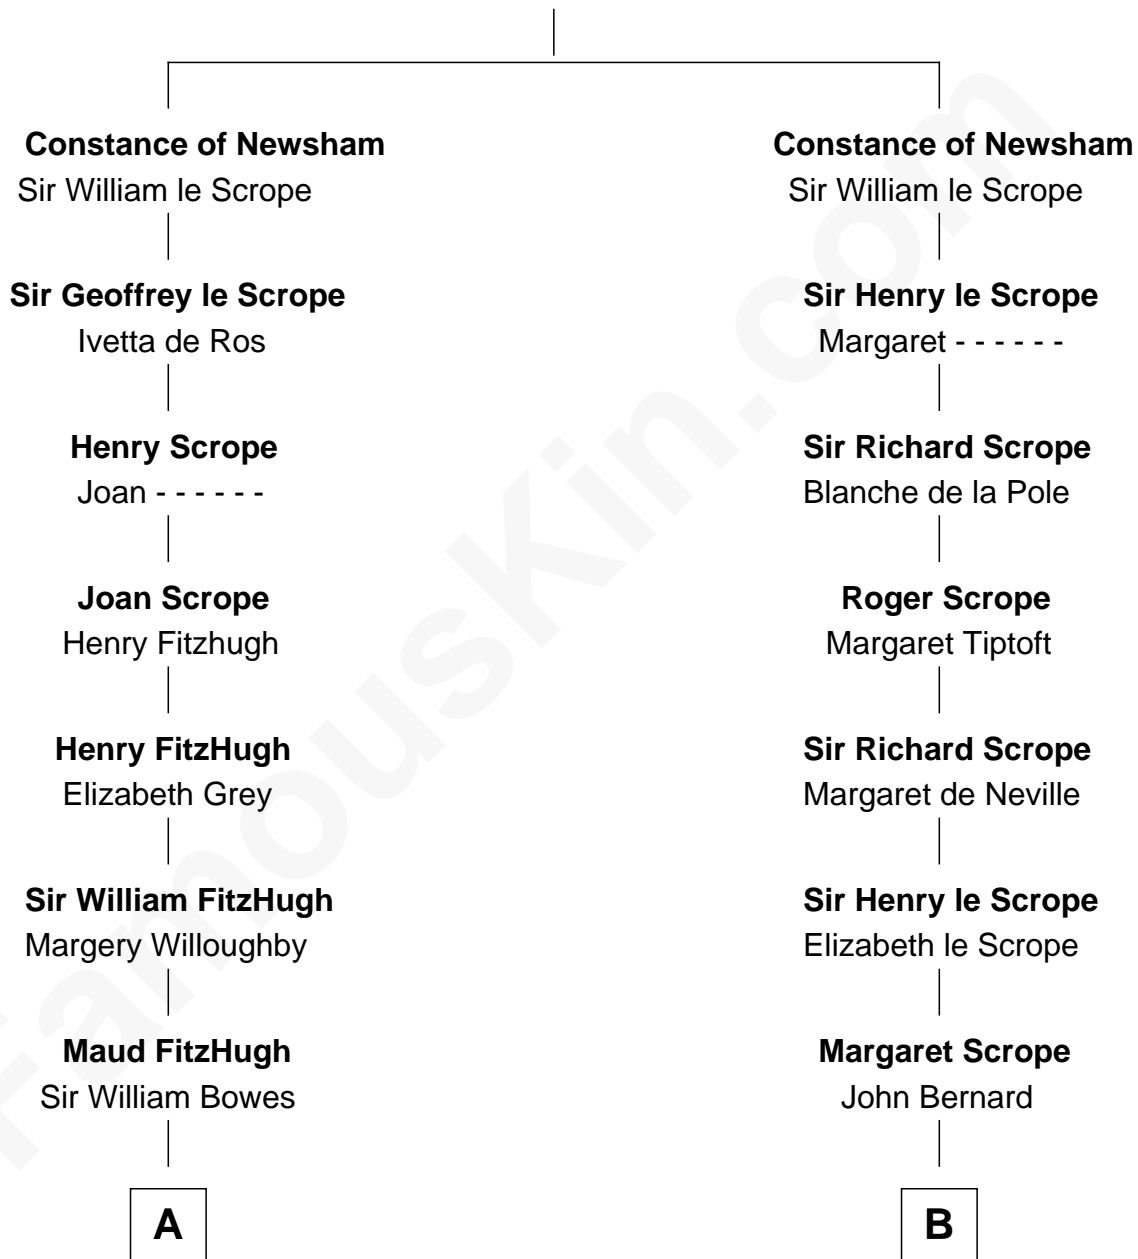

FamousKin.com Relationship Chart of

Queen Elizabeth II

Queen of the United Kingdom

16th cousin 4 times removed of

William Henry Harrison

9th U.S. President

Thomas of Newsham

C

—
Claude Bowes-Lyon

Frances Dora Smith

—
Claude George Bowes-Lyon

Cecilia Nina Cavendish-Bentinck

—
Elizabeth Bowes-Lyon

George VI, King of the United Kingdom

—
Queen Elizabeth II

Queen of the United Kingdom