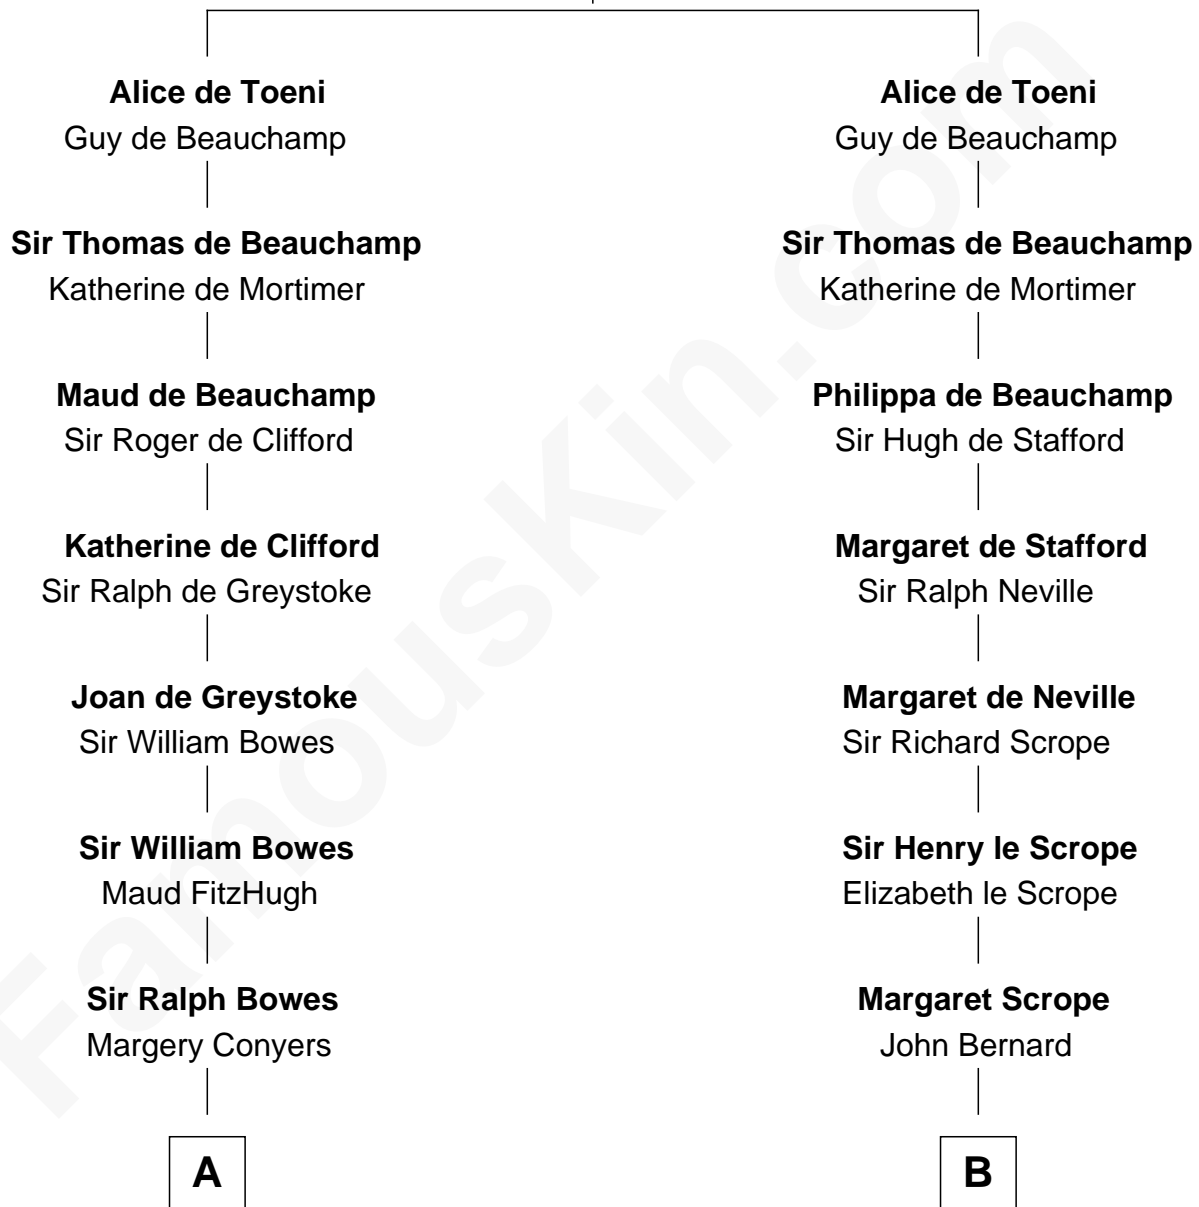

FamousKin.com Relationship Chart of

Queen Elizabeth II

Queen of the United Kingdom

16th cousin 3 times removed of

William Henry Harrison

9th U.S. President

Ralph VII de Toeni

Mary - - - - -

C

Claude George Bowes-Lyon
Cecilia Nina Cavendish-Bentinck

Elizabeth Bowes-Lyon
George VI, King of the United Kingdom

Queen Elizabeth II
Queen of the United Kingdom

FamousKin.com