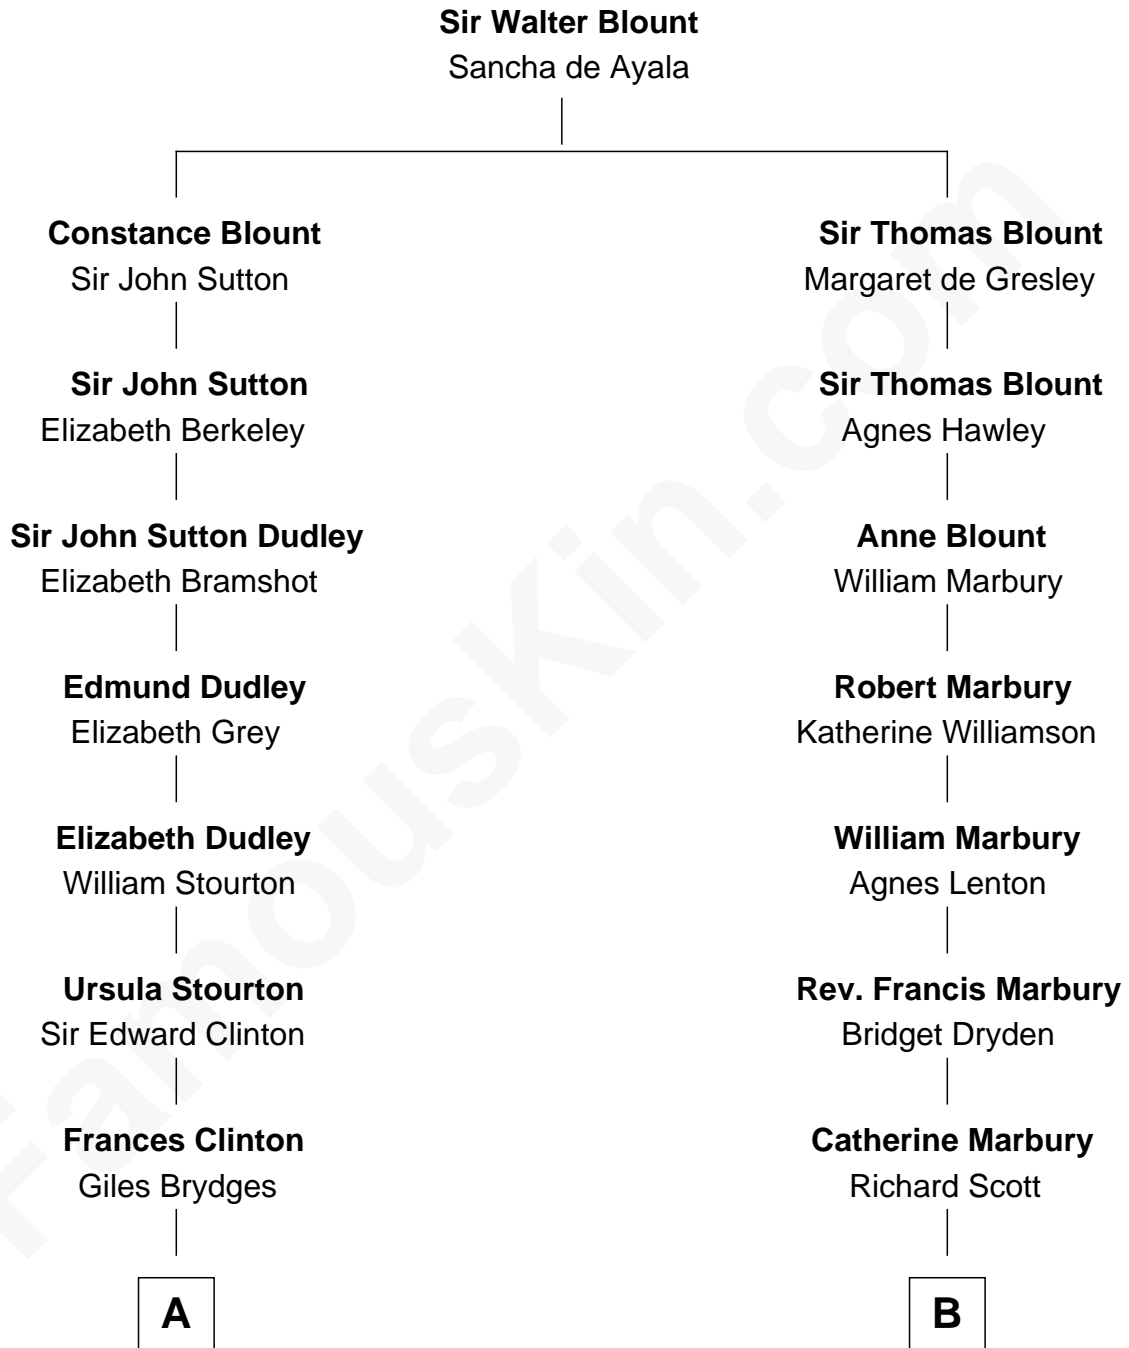

FamousKin.com Relationship Chart of

Queen Elizabeth II

Queen of the United Kingdom

13th cousin 5 times removed of

Joseph Wharton

Founder of the Wharton School of Business

A

Catherine Brydges

Francis Russell

Sir William Russell

Anne Carr

William Russell

Rachel Wriothesley

Rachel Russell

Sir William Cavendish

Sir William Cavendish