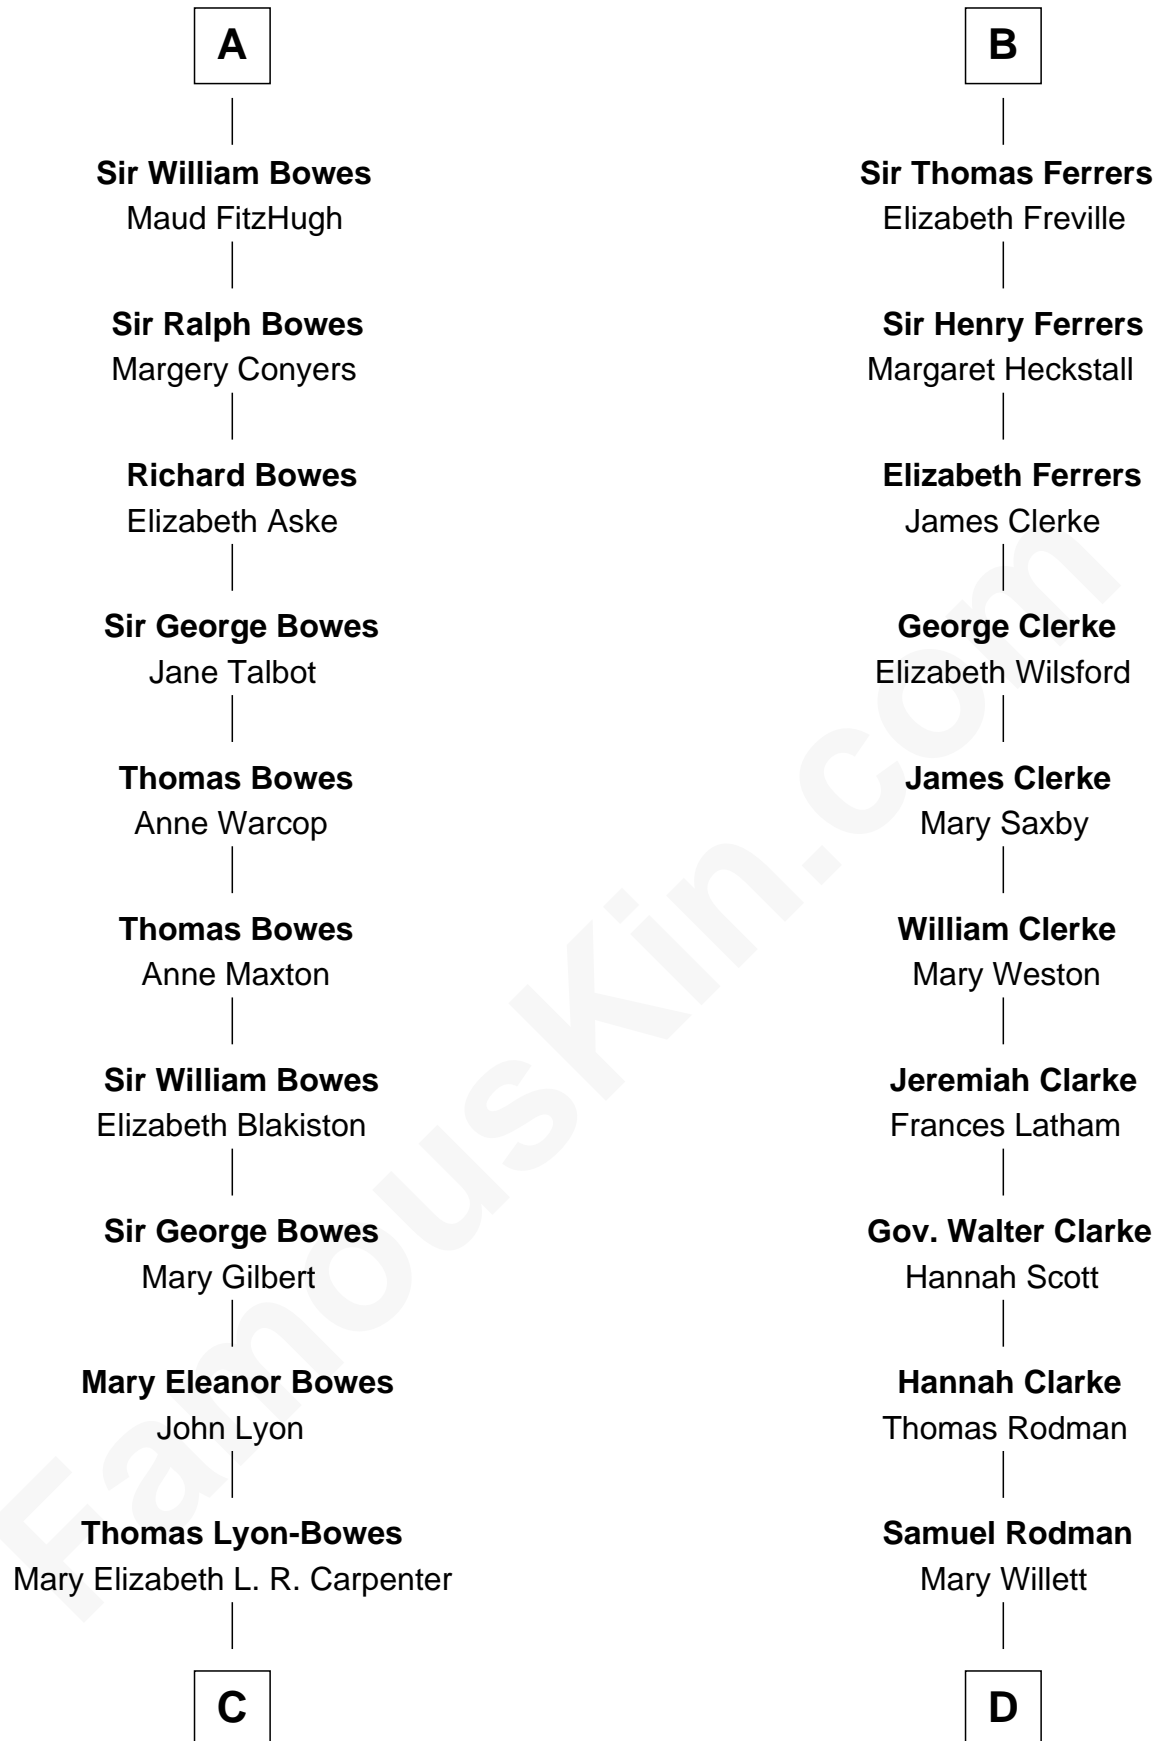

FamousKin.com

Relationship Chart of

Queen Elizabeth II

Queen of the United Kingdom

20th cousin 1 time removed of

Joseph Wharton

Founder of the Wharton School of Business

Sir Humphrey de Bohun

Maud of Eu

C

Thomas George Lyon-Bowes

Charlotte Grimstead

Claude Bowes-Lyon

Frances Dora Smith

Claude George Bowes-Lyon

Cecilia Nina Cavendish-Bentinck

Elizabeth Bowes-Lyon

George VI, King of the United Kingdom

Queen Elizabeth II

Queen of the United Kingdom

D

Thomas Rodman

Mary Borden

Hannah Rodman