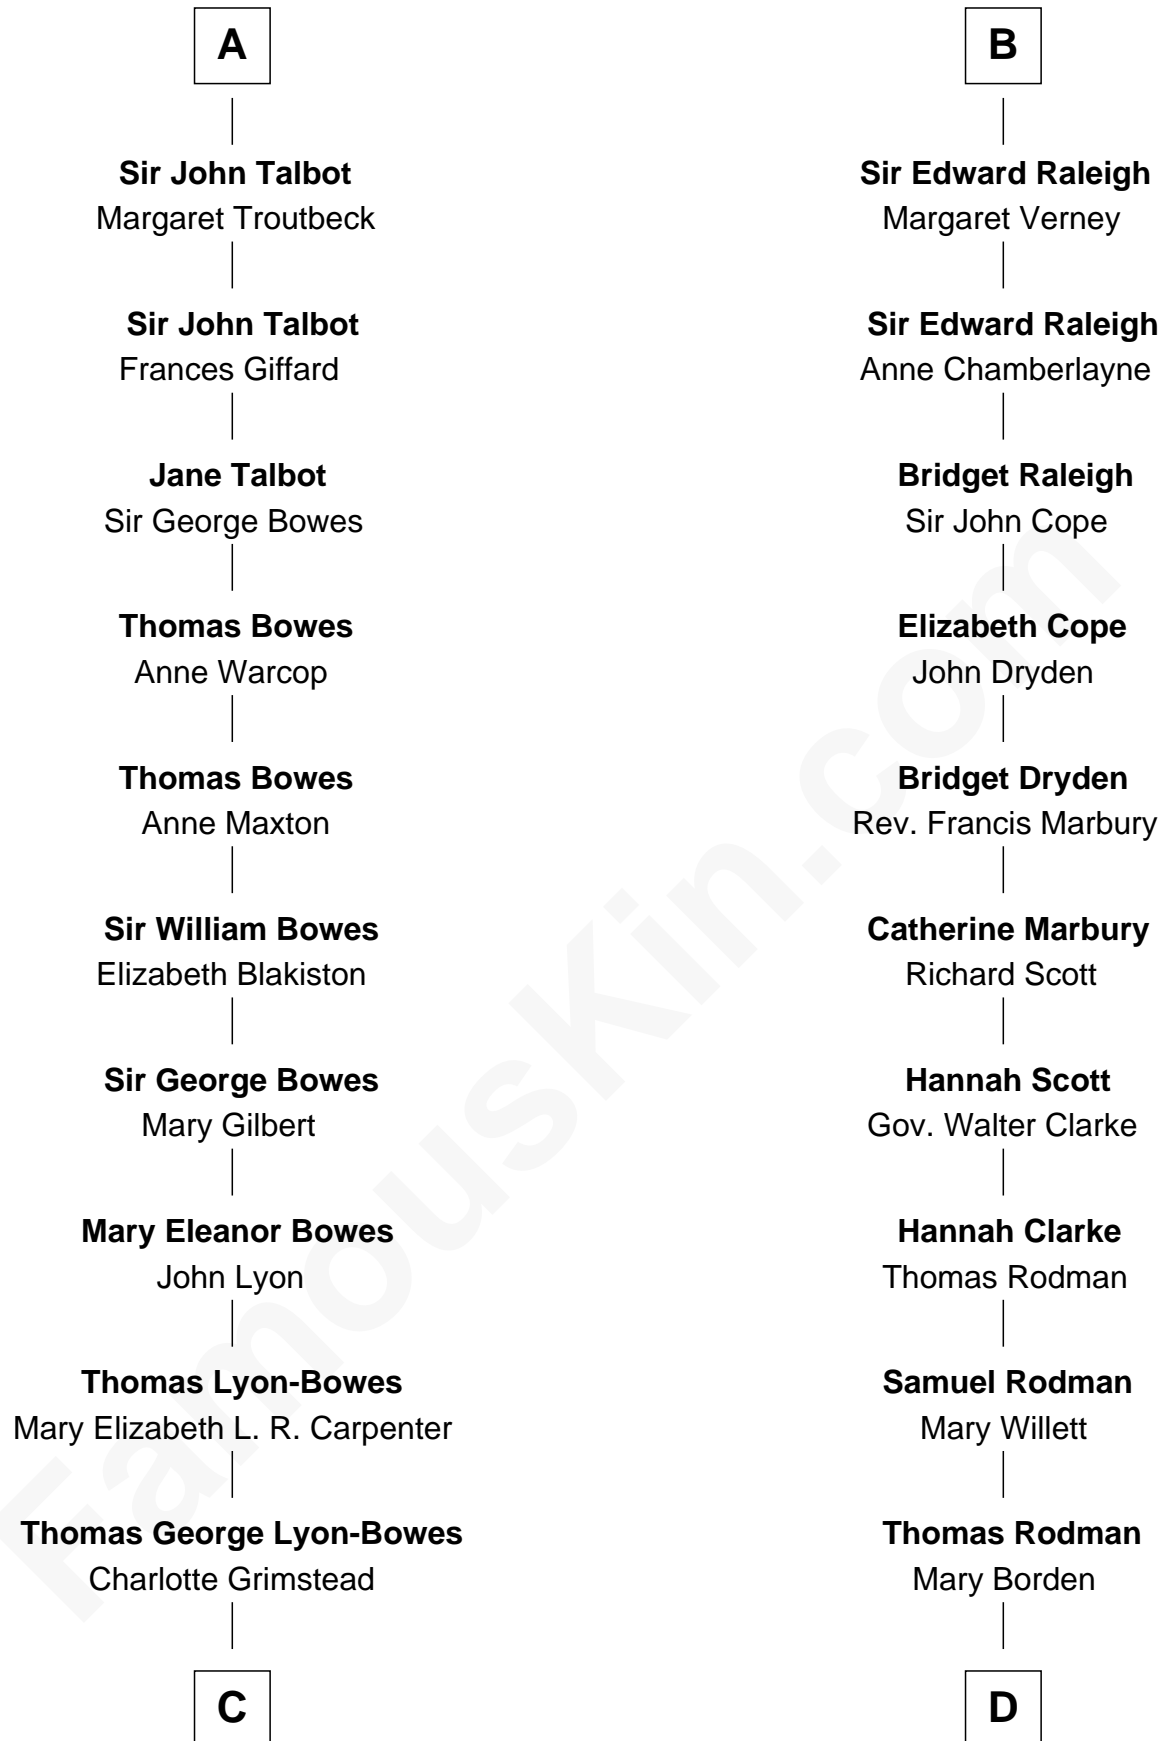

FamousKin.com

Relationship Chart of

Queen Elizabeth II

Queen of the United Kingdom

19th cousin 1 time removed of

Joseph Wharton

Founder of the Wharton School of Business

Humphrey de Bohun

Anne de Welles

James Butler

Joan Beauchamp

Elizabeth Butler

John Talbot

Sir Gilbert Talbot

Audrey Cotton

A

Humphrey de Bohun

Elizabeth Plantagenet

Eleanor de Bohun

Sir James le Boteler

Pernel le Boteler

Sir Gilbert Talbot

Sir Richard Talbot

Ankaret le Strange

Mary Talbot

Sir Thomas Greene

Sir Thomas Greene

Phillippa Ferrers

Elizabeth Greene

William Raleigh

B

C