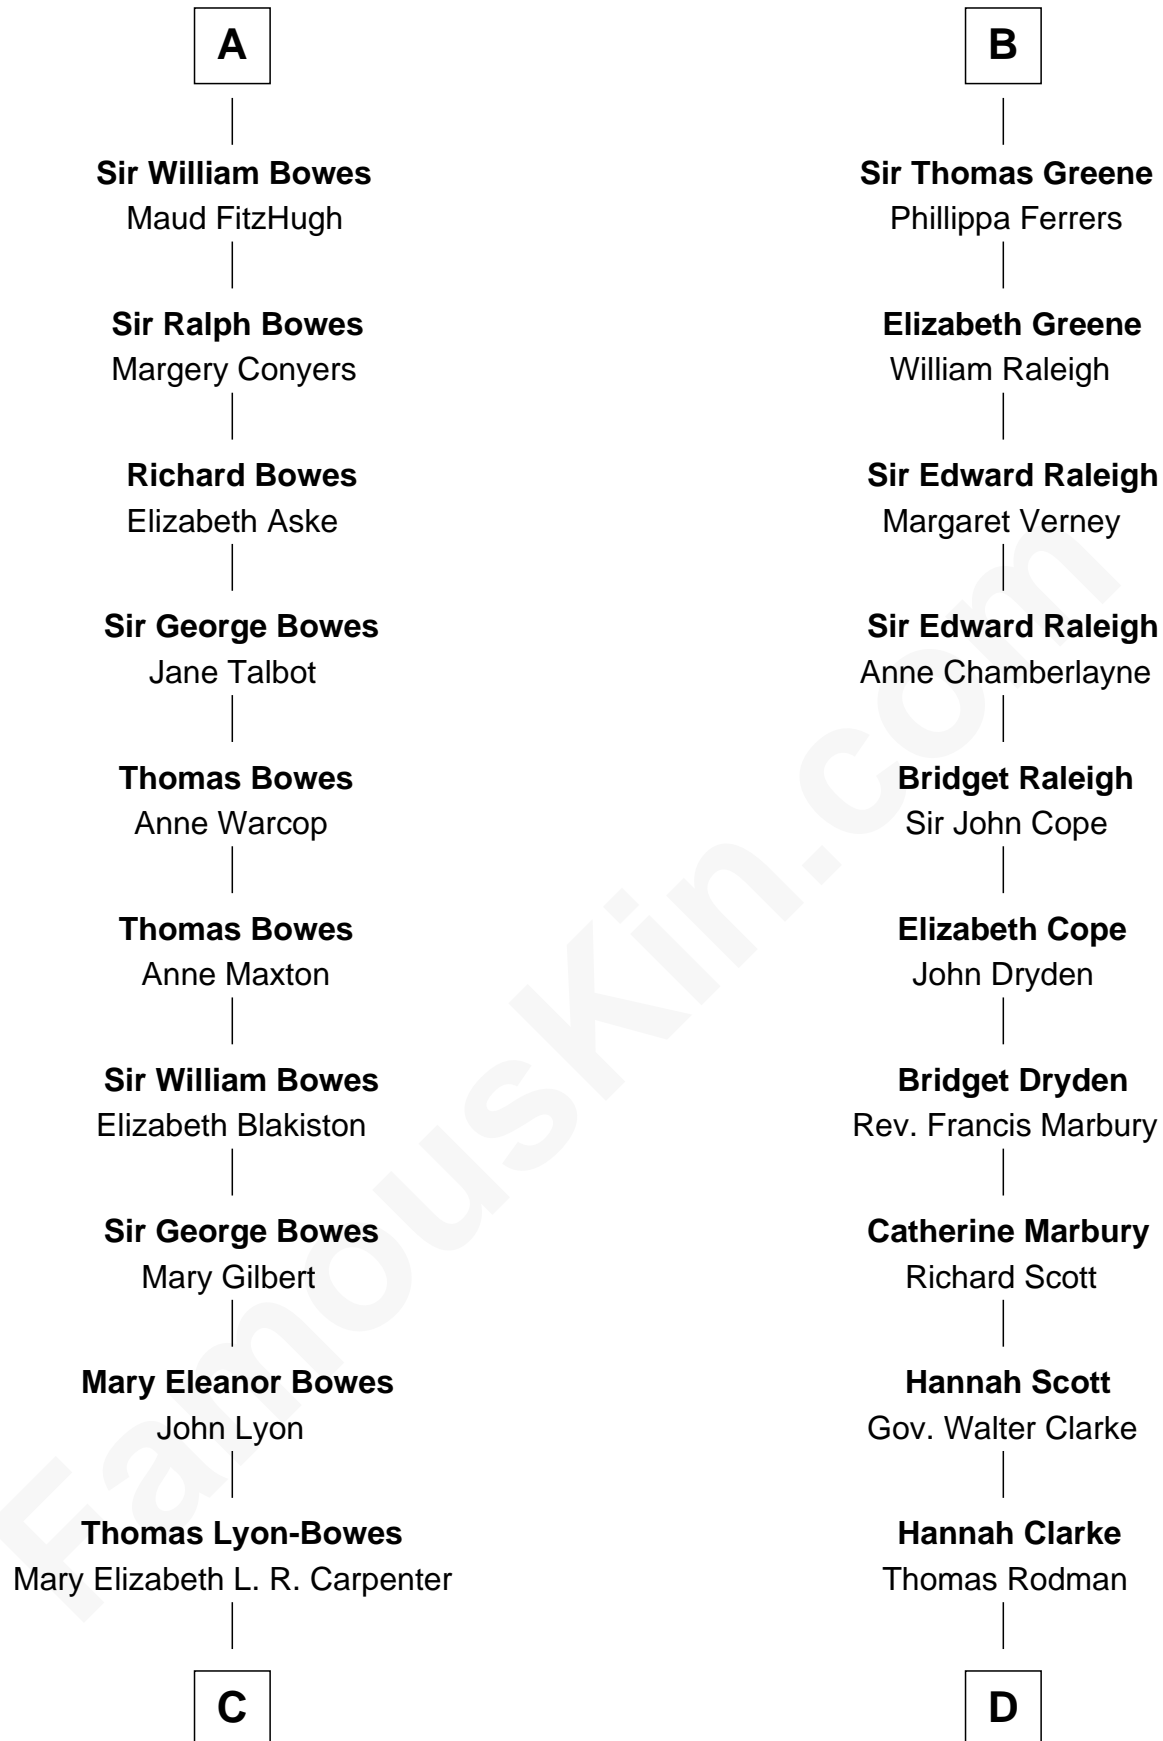

FamousKin.com Relationship Chart of

Queen Elizabeth II

Queen of the United Kingdom

21st cousin of

Joseph Wharton

Founder of the Wharton School of Business

Sir Geoffrey FitzPiers

Aveline de Clare

George VI, King of the United Kingdom

Queen Elizabeth II

Queen of the United Kingdom

D

Samuel Rodman

Mary Willett

Thomas Rodman

Mary Borden