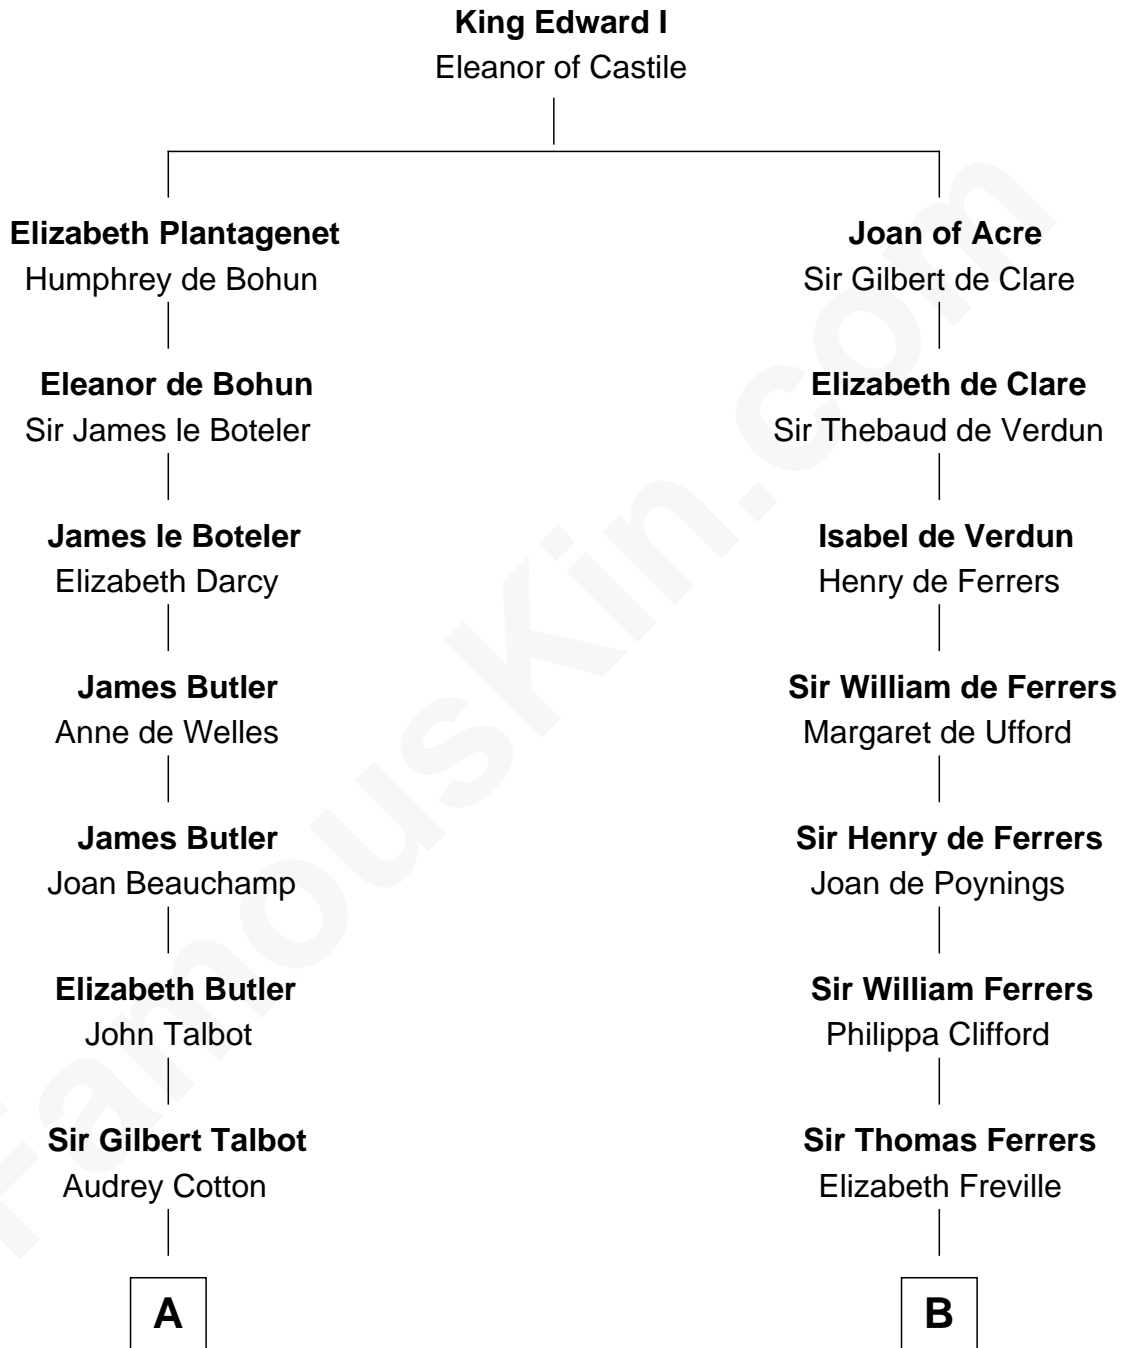

FamousKin.com

Relationship Chart of

Queen Elizabeth II

Queen of the United Kingdom

19th cousin 1 time removed of

Joseph Wharton

Founder of the Wharton School of Business

C

Claude Bowes-Lyon

Frances Dora Smith

Claude George Bowes-Lyon

Cecilia Nina Cavendish-Bentinck

Elizabeth Bowes-Lyon

George VI, King of the United Kingdom

Queen Elizabeth II

Queen of the United Kingdom

D

Hannah Rodman

Samuel Rowland Fisher

Deborah Fisher

William Wharton

Joseph Wharton

Founder, Wharton School of Business

FamousKin.com