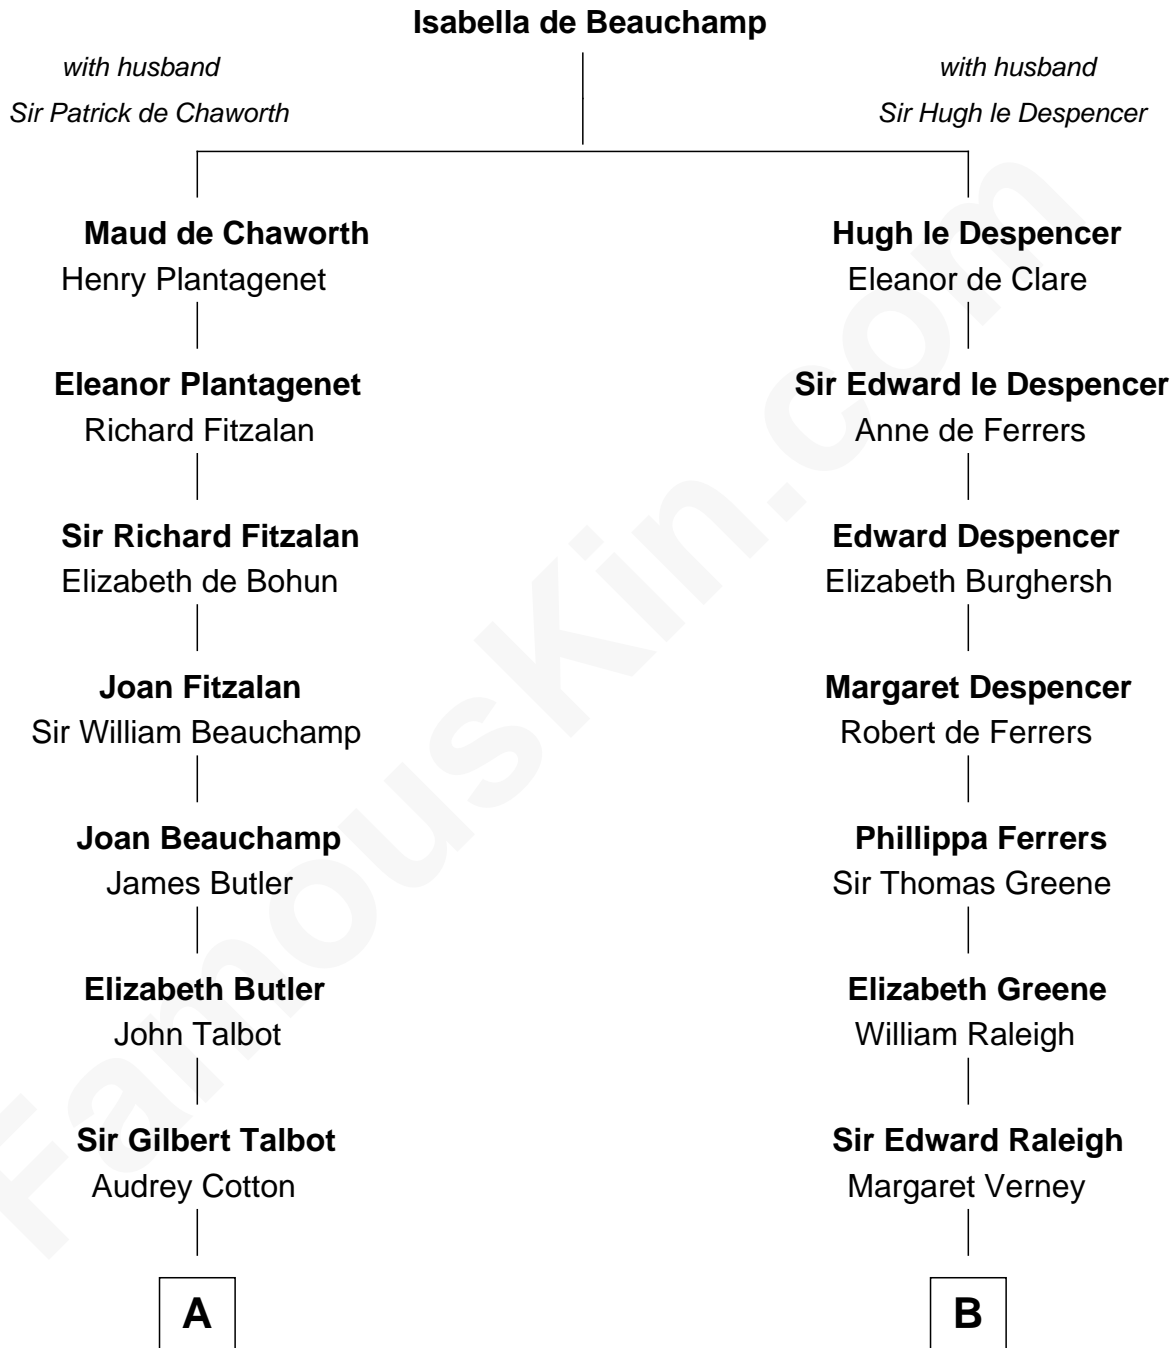

FamousKin.com

Relationship Chart of

Queen Elizabeth II

Queen of the United Kingdom

18th cousin 2 times removed of

Joseph Wharton

Founder of the Wharton School of Business

C

Claude Bowes-Lyon
Frances Dora Smith

Claude George Bowes-Lyon
Cecilia Nina Cavendish-Bentinck

Elizabeth Bowes-Lyon
George VI, King of the United Kingdom

Queen Elizabeth II
Queen of the United Kingdom

D

Deborah Fisher
William Wharton