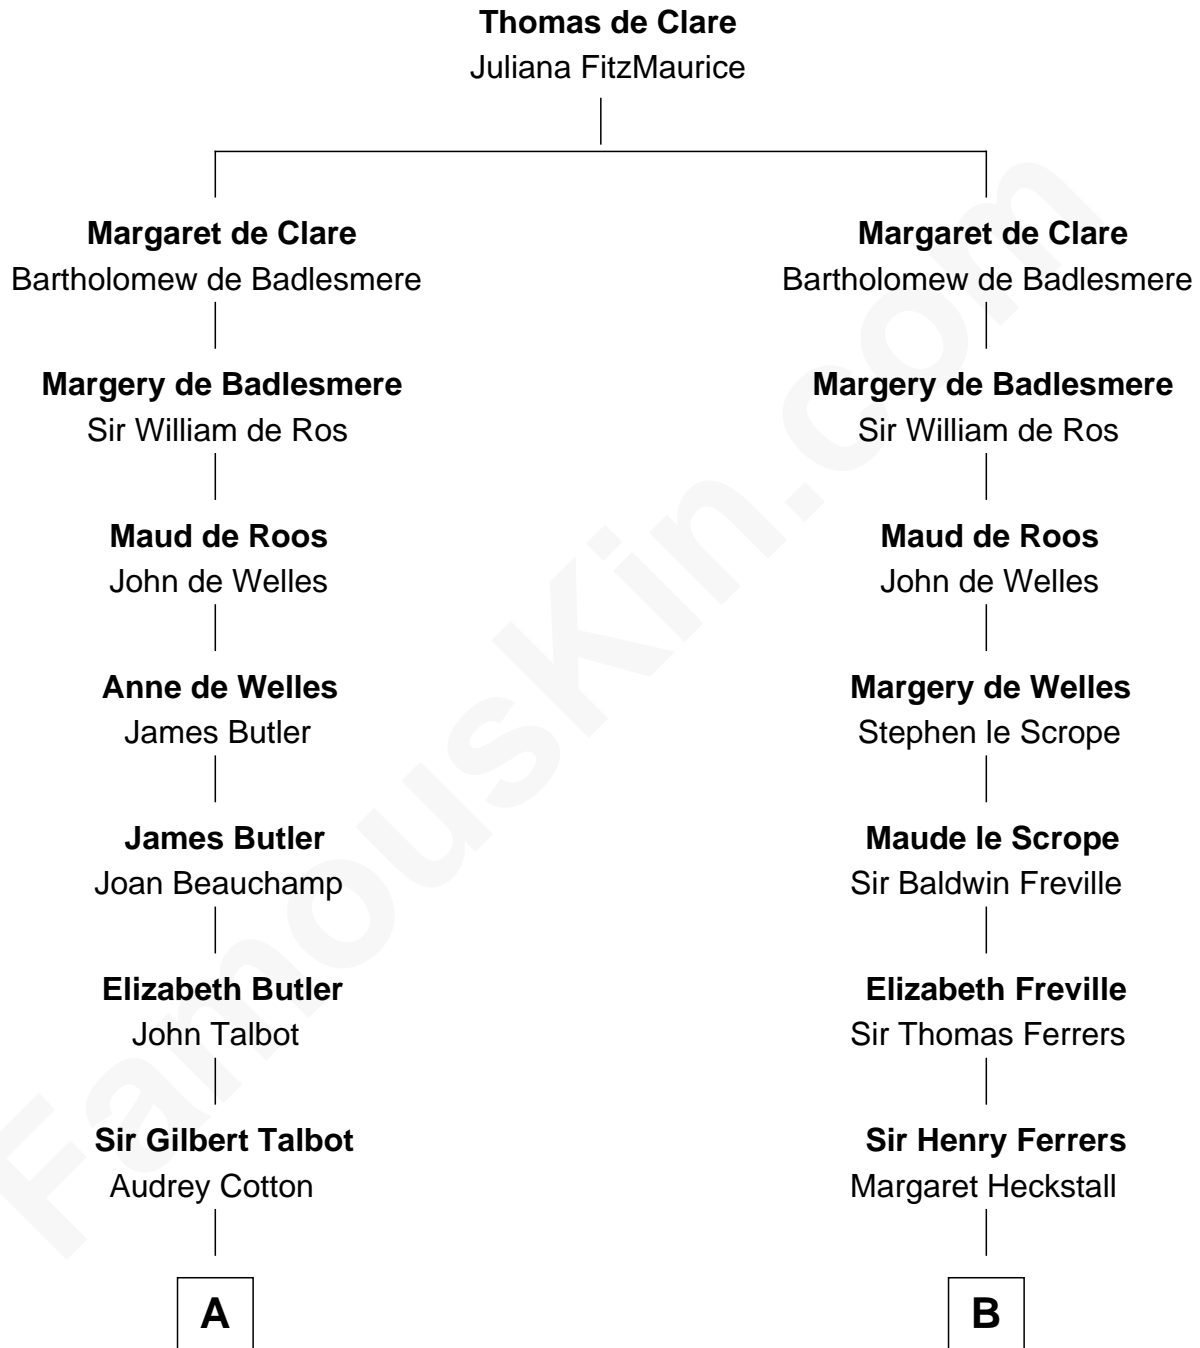

FamousKin.com

Relationship Chart of

Queen Elizabeth II

Queen of the United Kingdom

18th cousin 2 times removed of

Joseph Wharton

Founder of the Wharton School of Business

C

Claude Bowes-Lyon
Frances Dora Smith

Claude George Bowes-Lyon
Cecilia Nina Cavendish-Bentinck

Elizabeth Bowes-Lyon
George VI, King of the United Kingdom

Queen Elizabeth II
Queen of the United Kingdom

D

Deborah Fisher
William Wharton