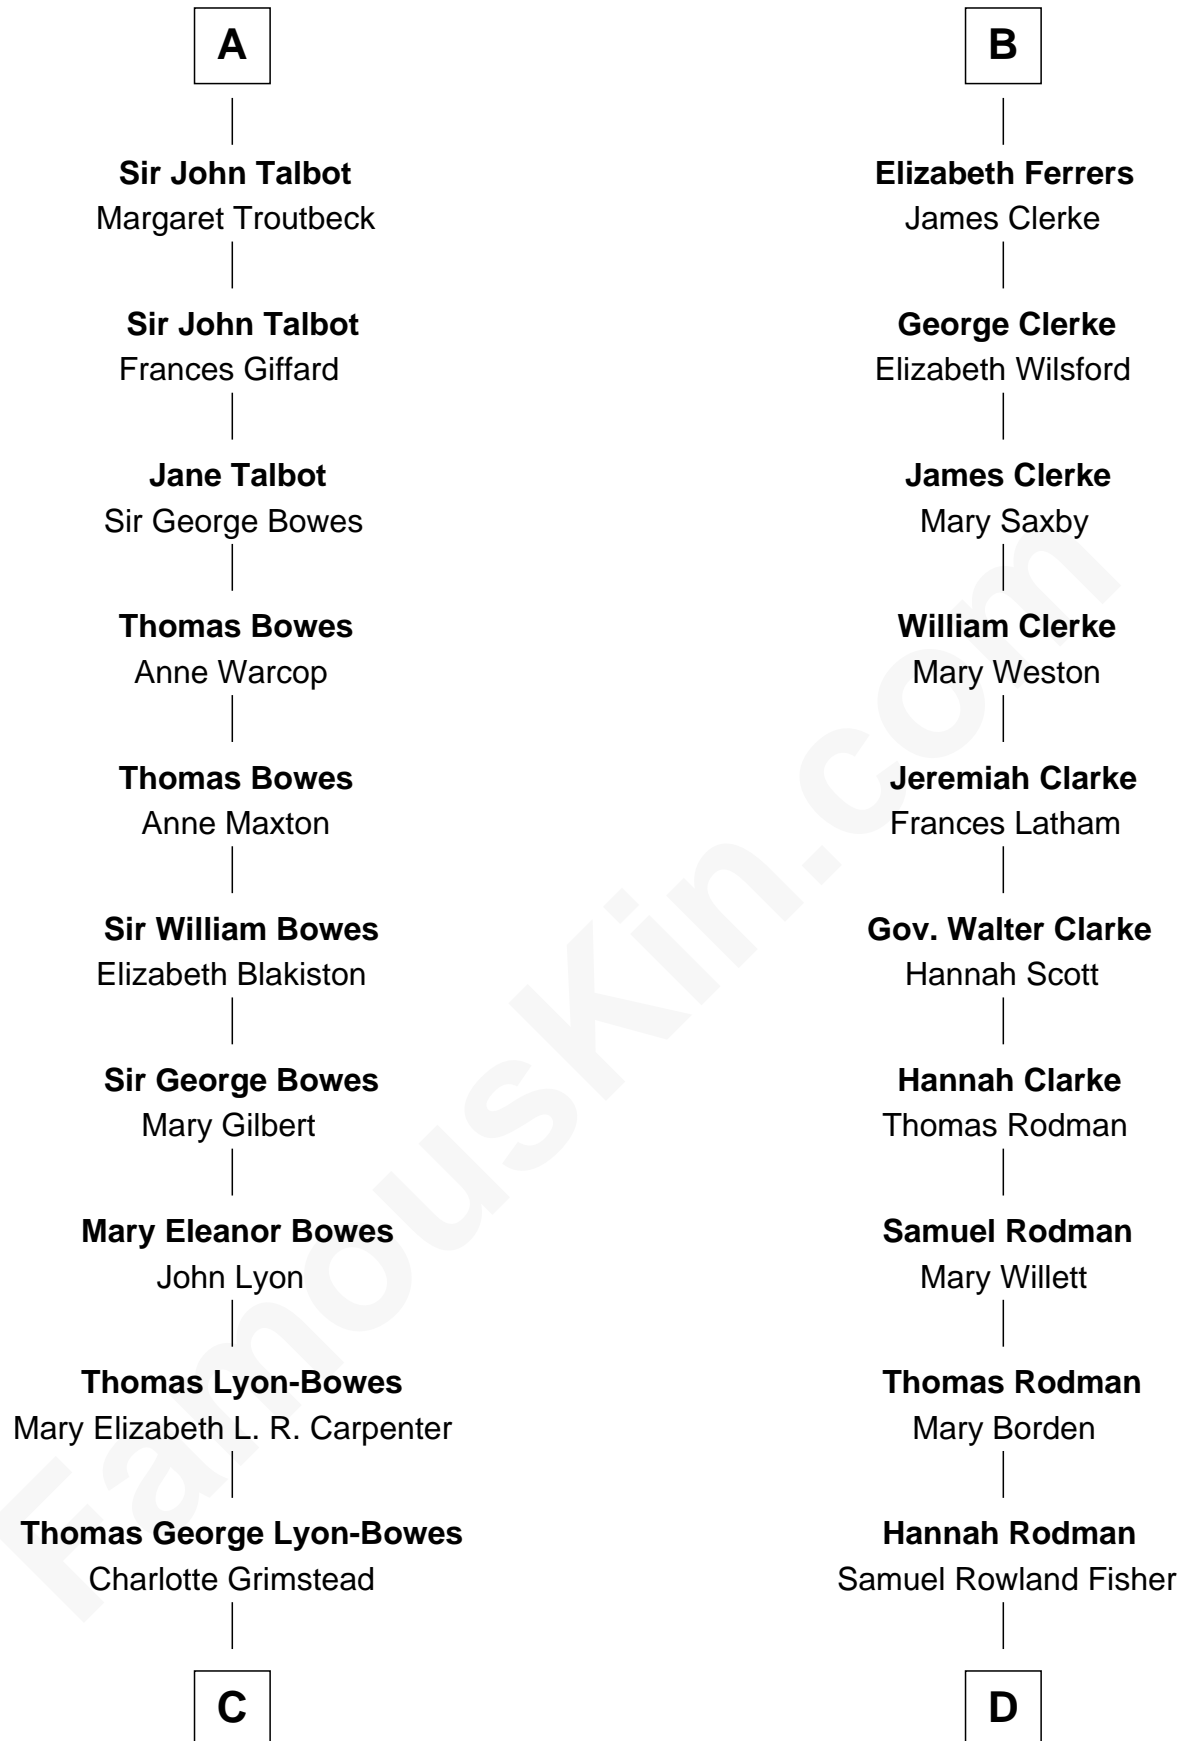

FamousKin.com

Relationship Chart of

Queen Elizabeth II

Queen of the United Kingdom

18th cousin 2 times removed of

Joseph Wharton

Founder of the Wharton School of Business

C

Claude Bowes-Lyon
Frances Dora Smith

Claude George Bowes-Lyon
Cecilia Nina Cavendish-Bentinck

Elizabeth Bowes-Lyon
George VI, King of the United Kingdom

Queen Elizabeth II
Queen of the United Kingdom

D

Deborah Fisher
William Wharton