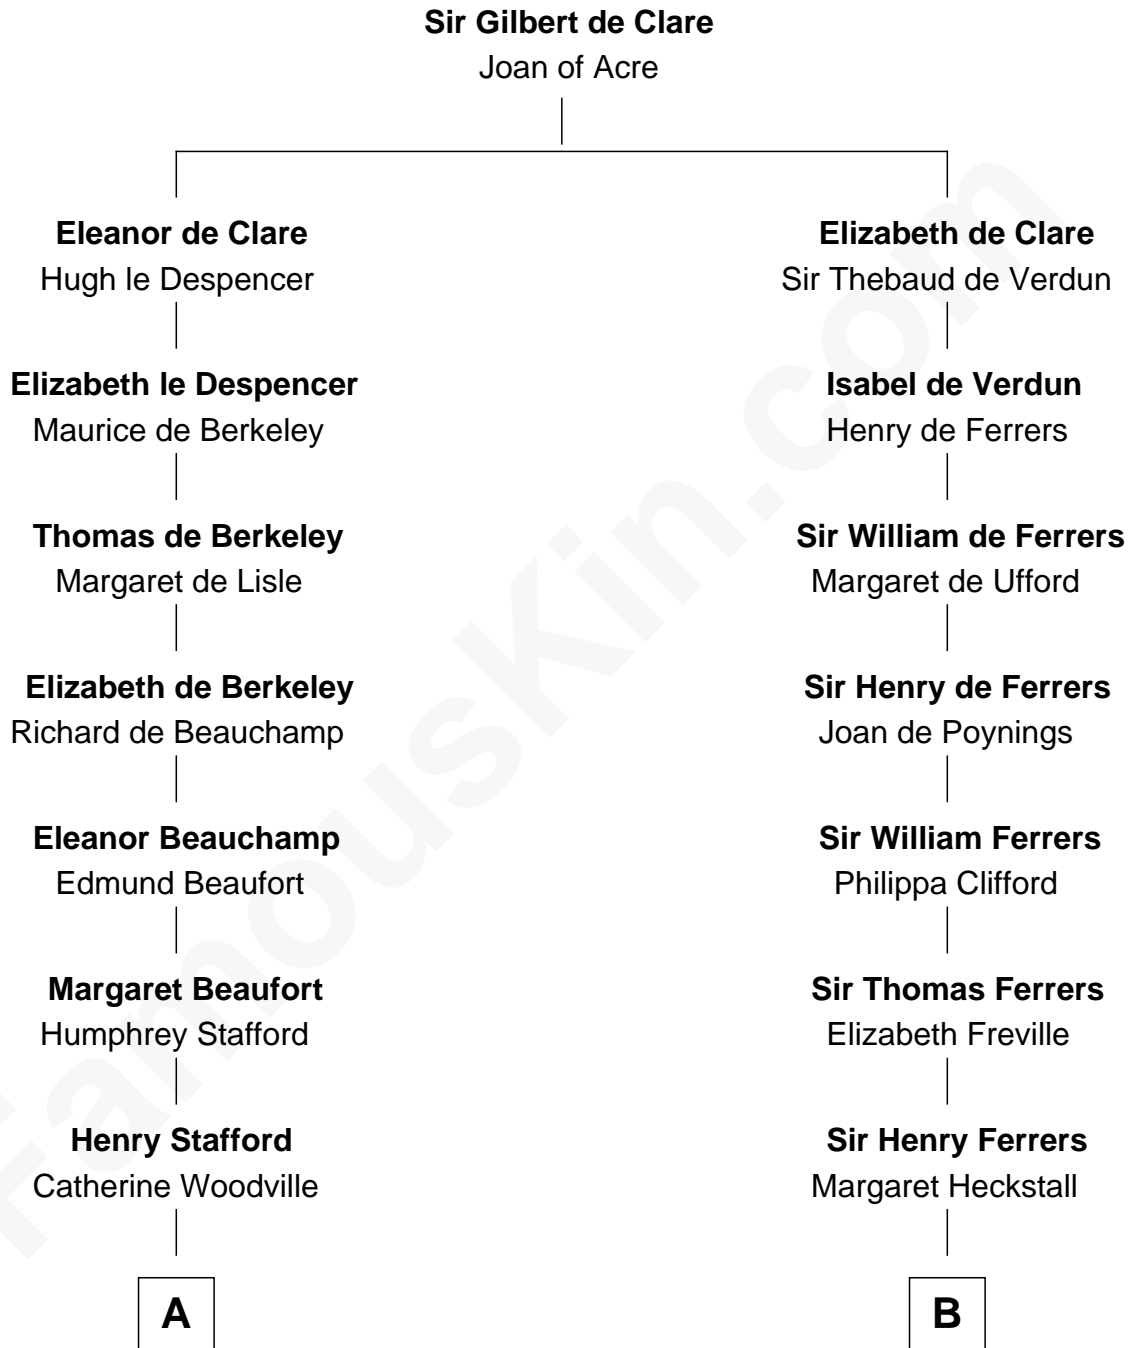

FamousKin.com

Relationship Chart of

Queen Elizabeth II

Queen of the United Kingdom

18th cousin 3 times removed of

Joseph Wharton

Founder of the Wharton School of Business

C

Charles Augustus Cavendish-Bentinck

Anne Wellesley

Rev. Charles William Cavendish-Bentinck

Caroline Louisa Burnaby

Cecilia Nina Cavendish-Bentinck

Claude George Bowes-Lyon

Elizabeth Bowes-Lyon

George VI, King of the United Kingdom

Queen Elizabeth II

Queen of the United Kingdom

D

Deborah Fisher

William Wharton

Joseph Wharton

Founder, Wharton School of Business

FamousKin.com