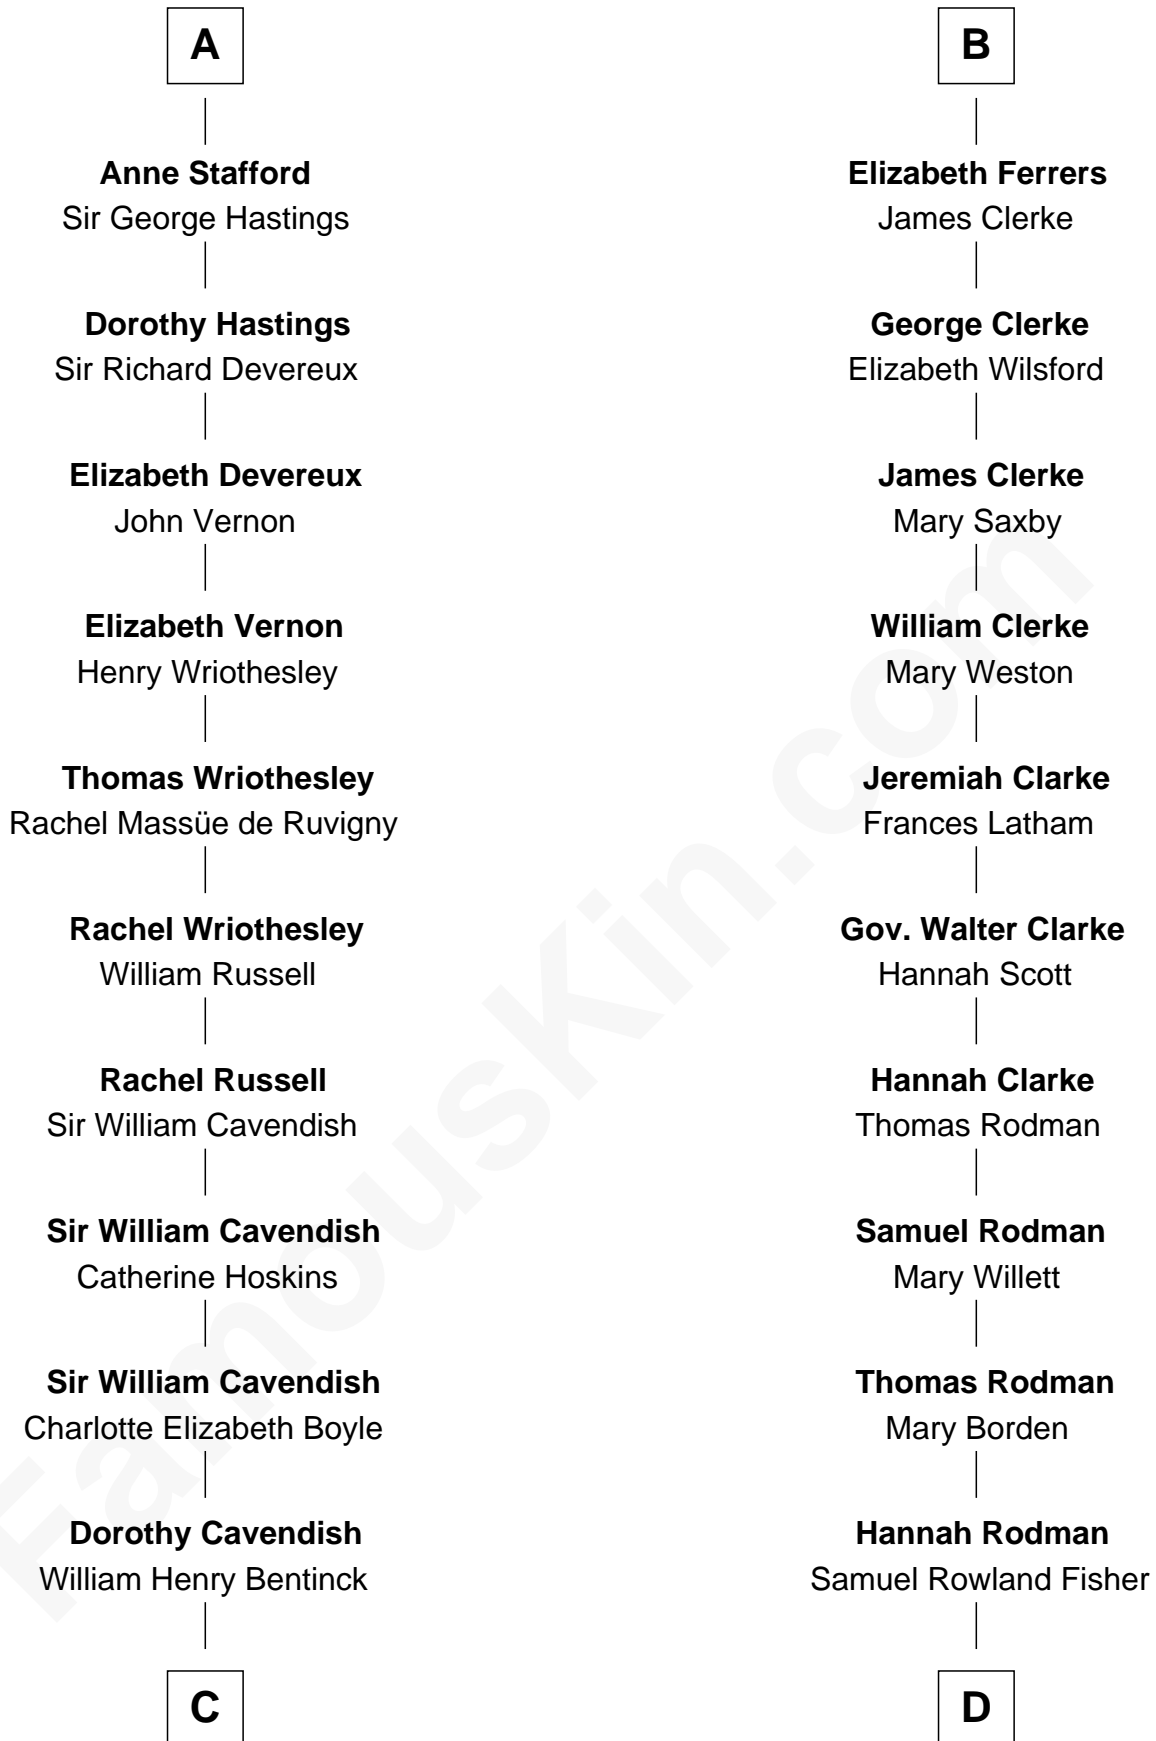

FamousKin.com

Relationship Chart of

Queen Elizabeth II

Queen of the United Kingdom

18th cousin 3 times removed of

Joseph Wharton

Founder of the Wharton School of Business

C

Charles Augustus Cavendish-Bentinck

Anne Wellesley

Rev. Charles William Cavendish-Bentinck

Caroline Louisa Burnaby

Cecilia Nina Cavendish-Bentinck

Claude George Bowes-Lyon

Elizabeth Bowes-Lyon

George VI, King of the United Kingdom

Queen Elizabeth II

Queen of the United Kingdom

D

Deborah Fisher

William Wharton

Joseph Wharton

Founder, Wharton School of Business

FamousKin.com