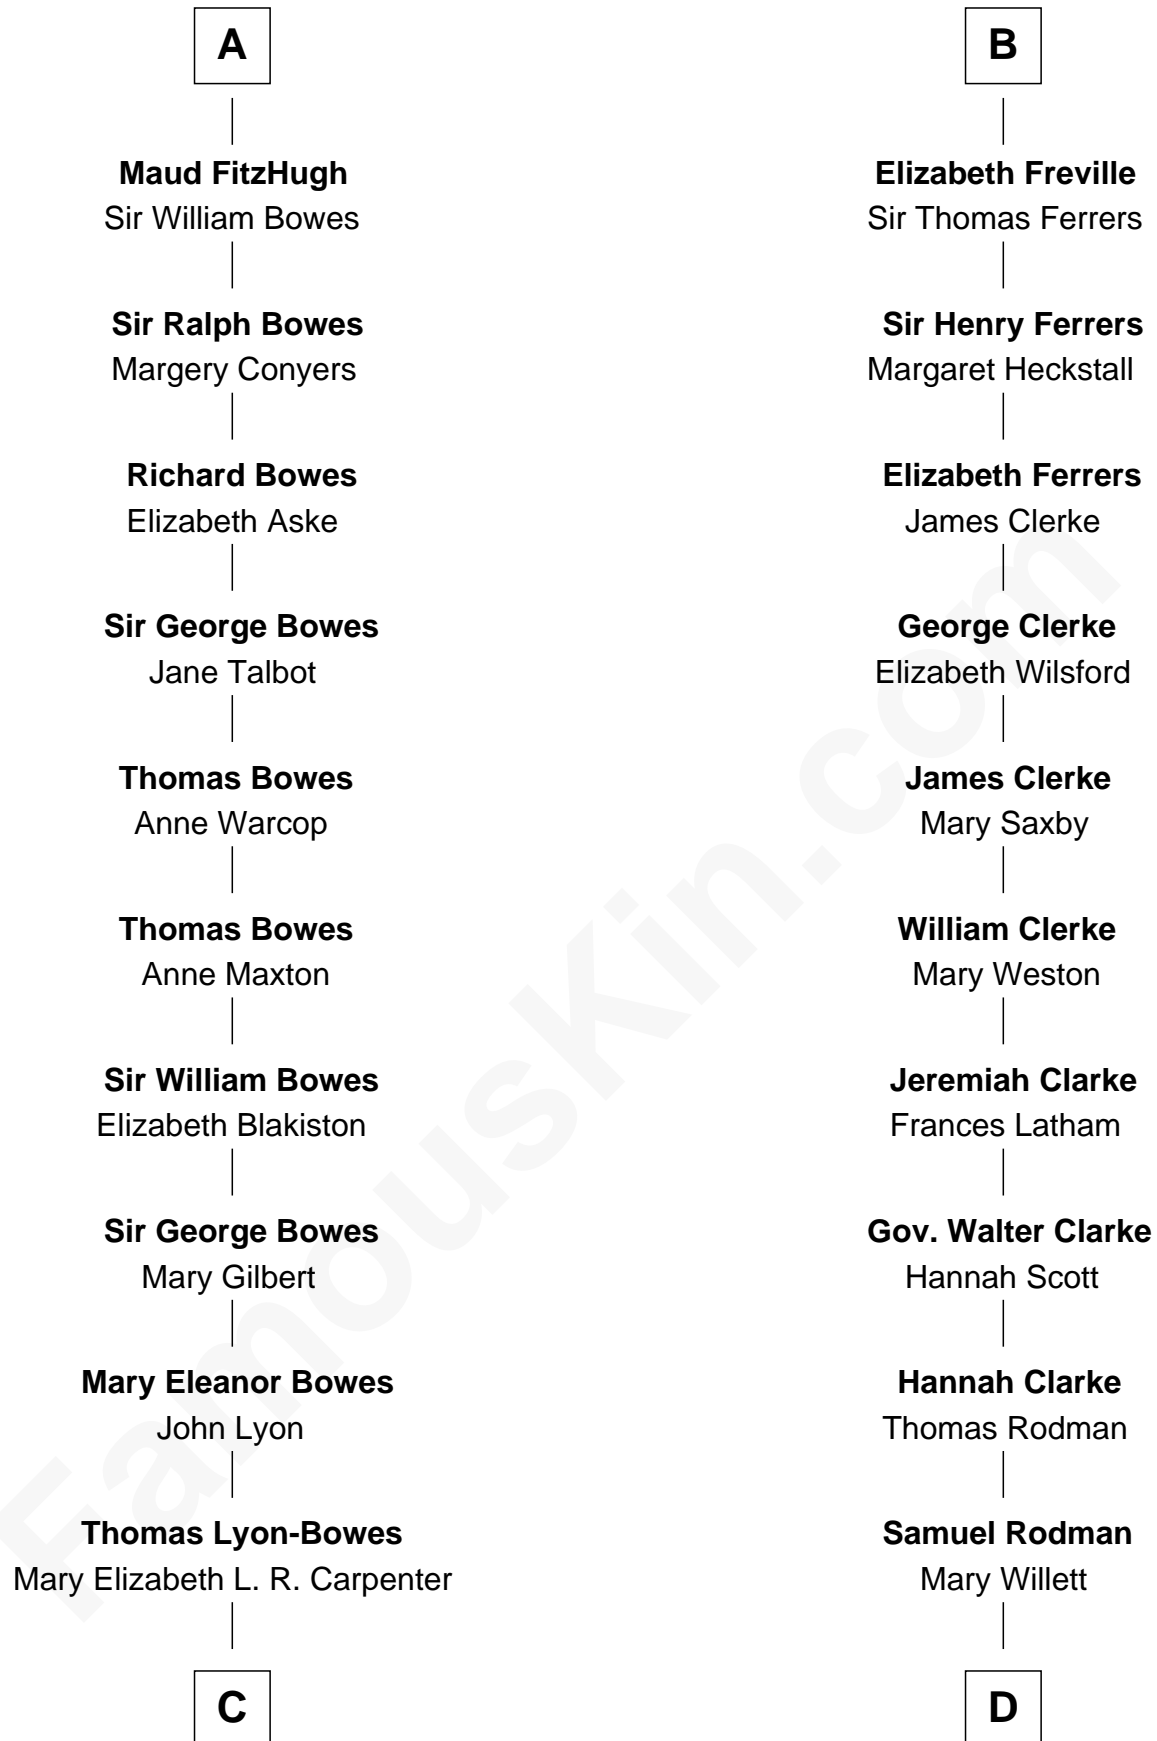

## Relationship Chart of

### Queen Elizabeth II

*Queen of the United Kingdom*

20th cousin 1 time removed of

### Joseph Wharton

*Founder of the Wharton School of Business*

**C**

**Thomas George Lyon-Bowes**

Charlotte Grimstead

**Claude Bowes-Lyon**

Frances Dora Smith

**Claude George Bowes-Lyon**