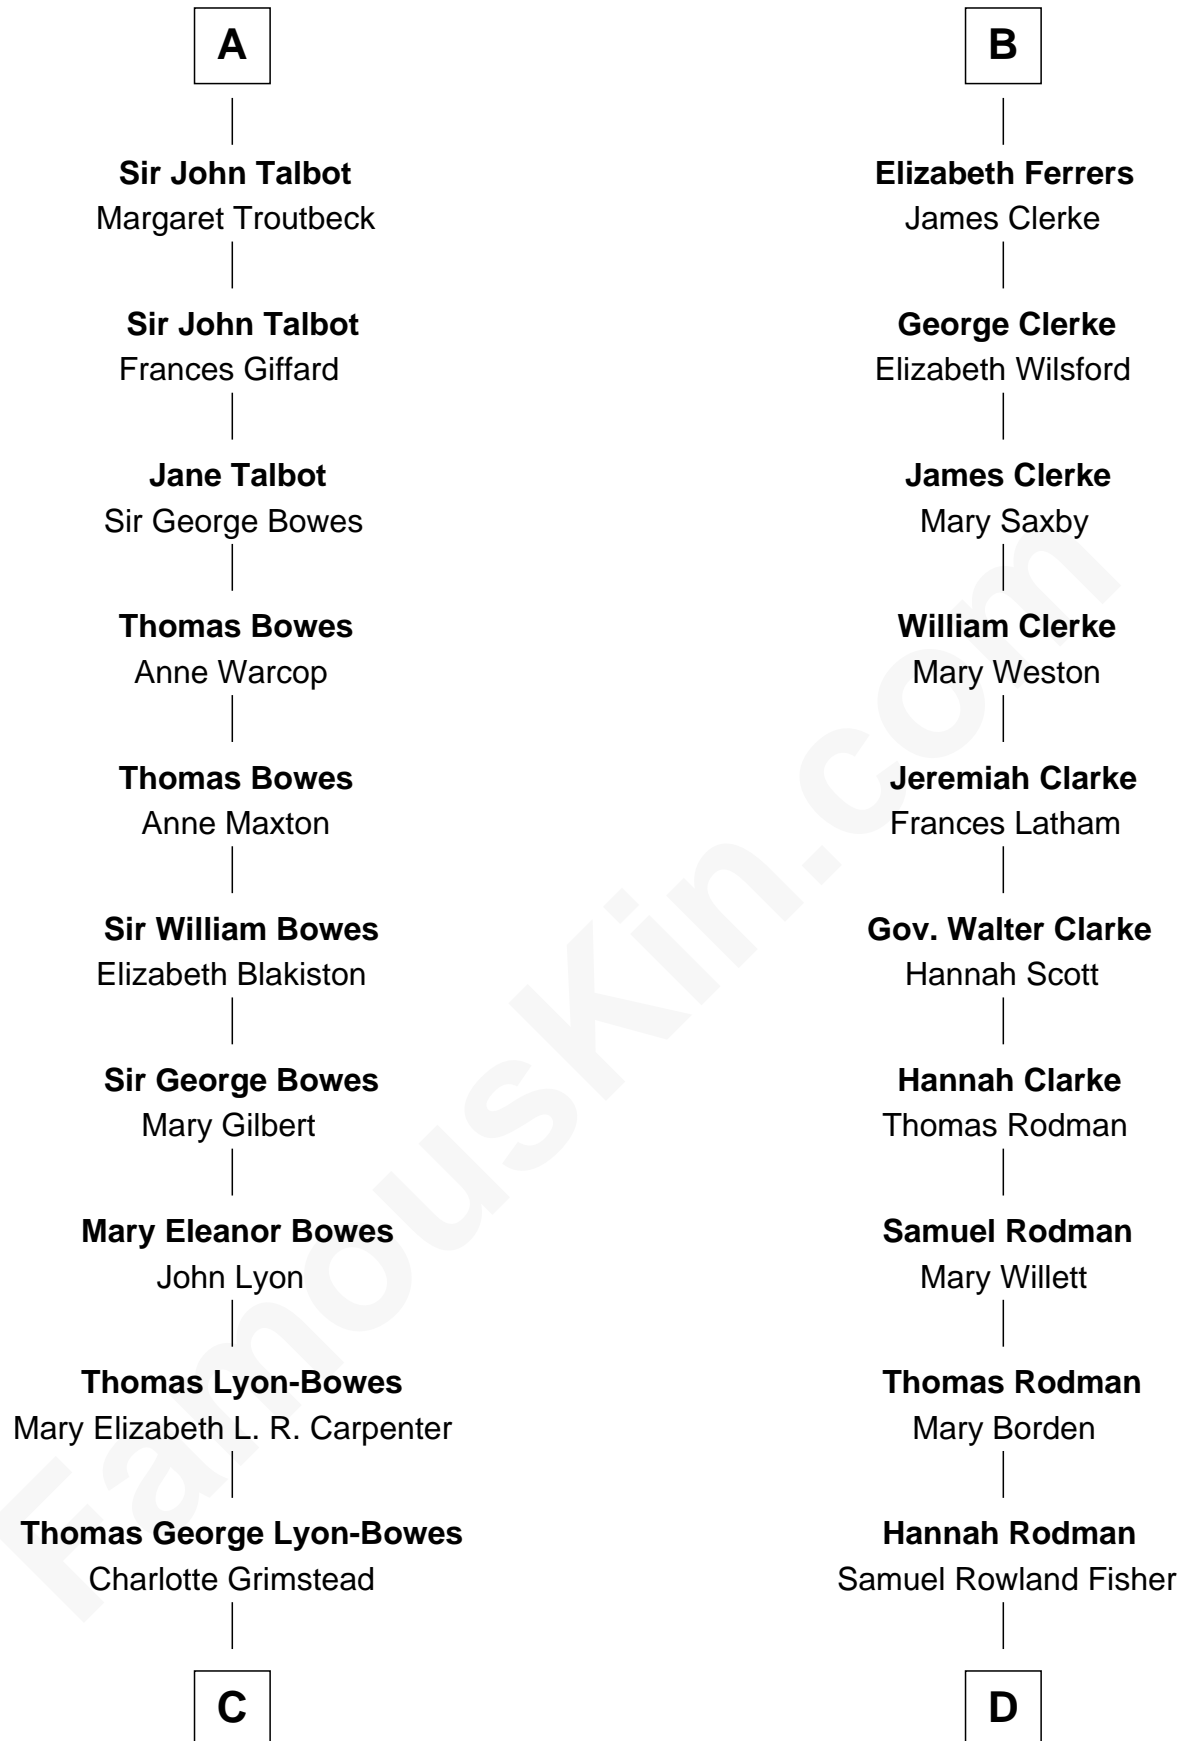

FamousKin.com Relationship Chart of

Queen Elizabeth II

Queen of the United Kingdom

18th cousin 2 times removed of

Joseph Wharton

Founder of the Wharton School of Business

John de Vaux

C

Claude Bowes-Lyon
Frances Dora Smith

Claude George Bowes-Lyon
Cecilia Nina Cavendish-Bentinck

Elizabeth Bowes-Lyon
George VI, King of the United Kingdom

Queen Elizabeth II
Queen of the United Kingdom

D

Deborah Fisher
William Wharton