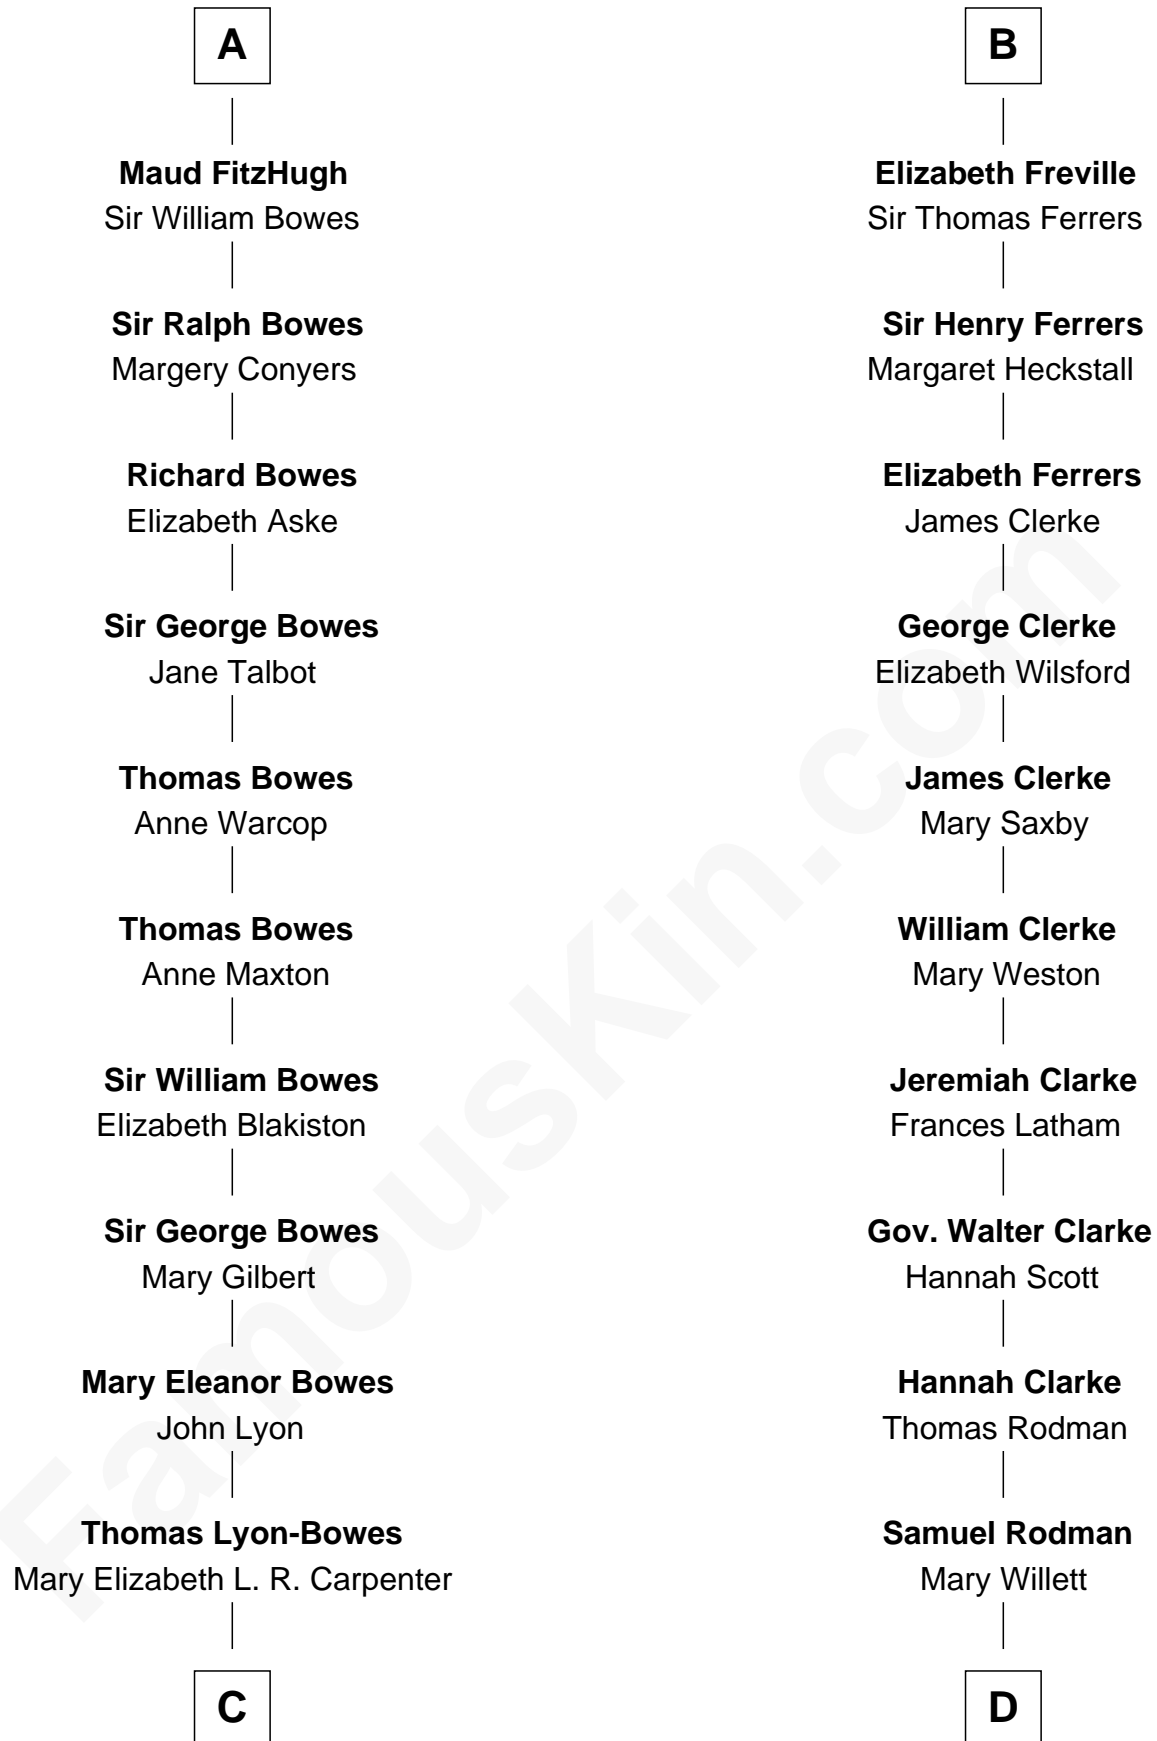

FamousKin.com

Relationship Chart of

Queen Elizabeth II

Queen of the United Kingdom

20th cousin 1 time removed of

Joseph Wharton

Founder of the Wharton School of Business

Reginald FitzPiers

George VI, King of the United Kingdom

Queen Elizabeth II

Queen of the United Kingdom

D

Thomas Rodman

Mary Borden

Hannah Rodman

Samuel Rowland Fisher