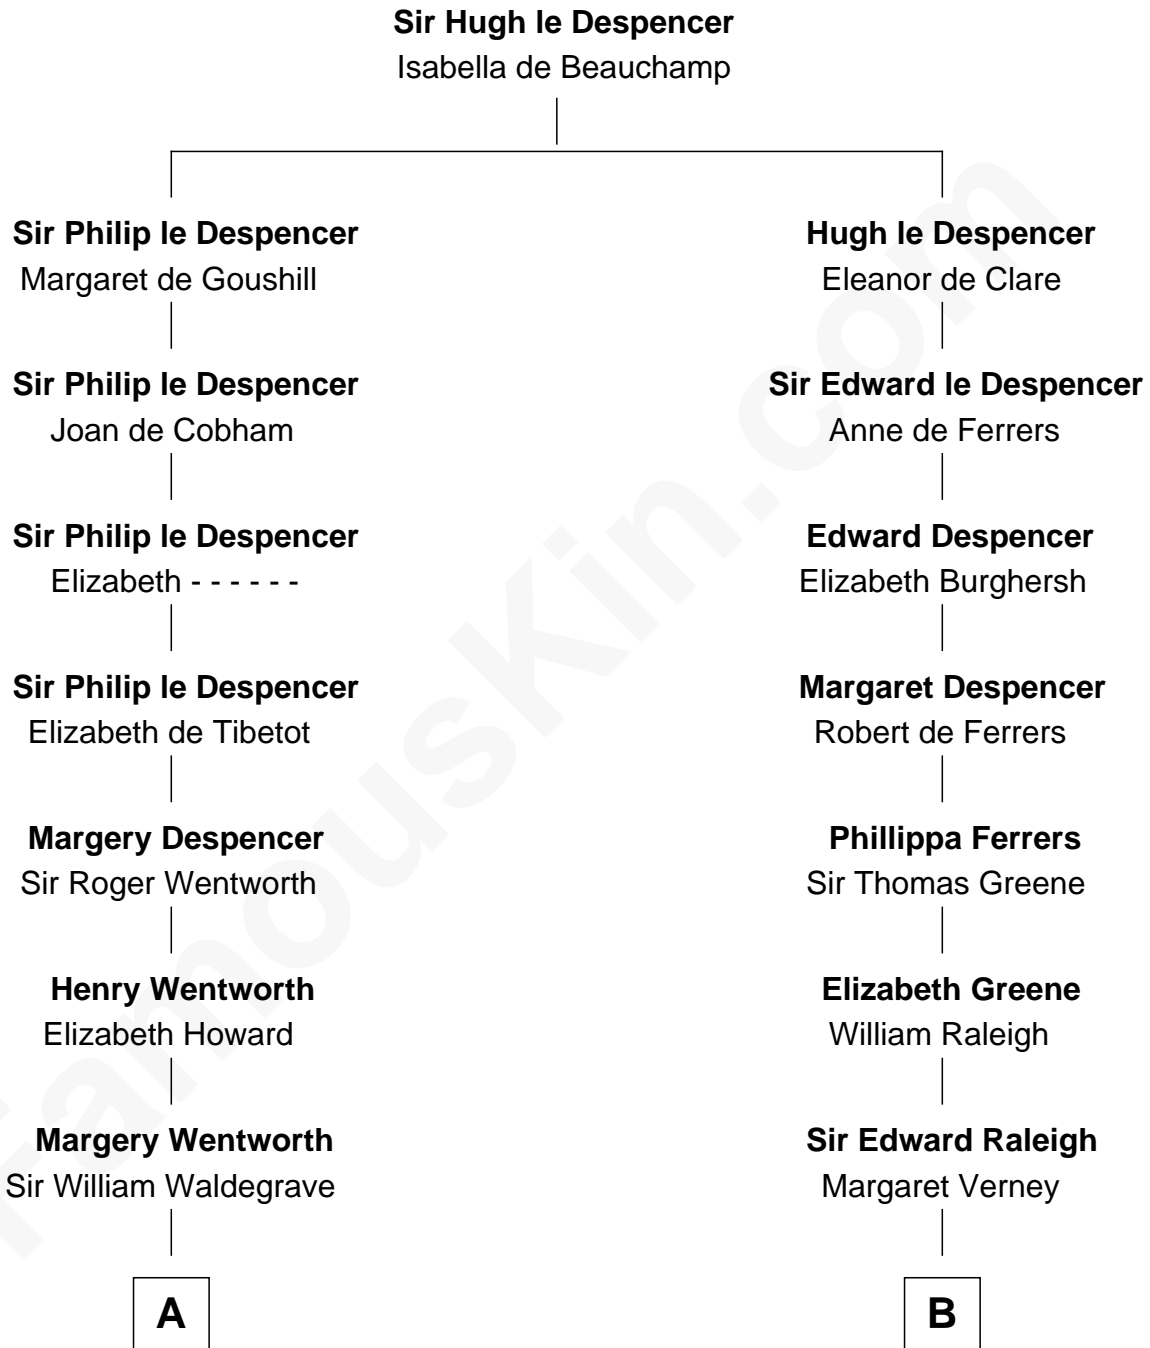

FamousKin.com

Relationship Chart of

Queen Elizabeth II

Queen of the United Kingdom

18th cousin 3 times removed of

Joseph Wharton

Founder of the Wharton School of Business

C

Charles Augustus Cavendish-Bentinck

Anne Wellesley

Rev. Charles William Cavendish-Bentinck

Caroline Louisa Burnaby

Cecilia Nina Cavendish-Bentinck

Claude George Bowes-Lyon

Elizabeth Bowes-Lyon

George VI, King of the United Kingdom

Queen Elizabeth II

Queen of the United Kingdom

D

Deborah Fisher

William Wharton

Joseph Wharton

Founder, Wharton School of Business

FamousKin.com