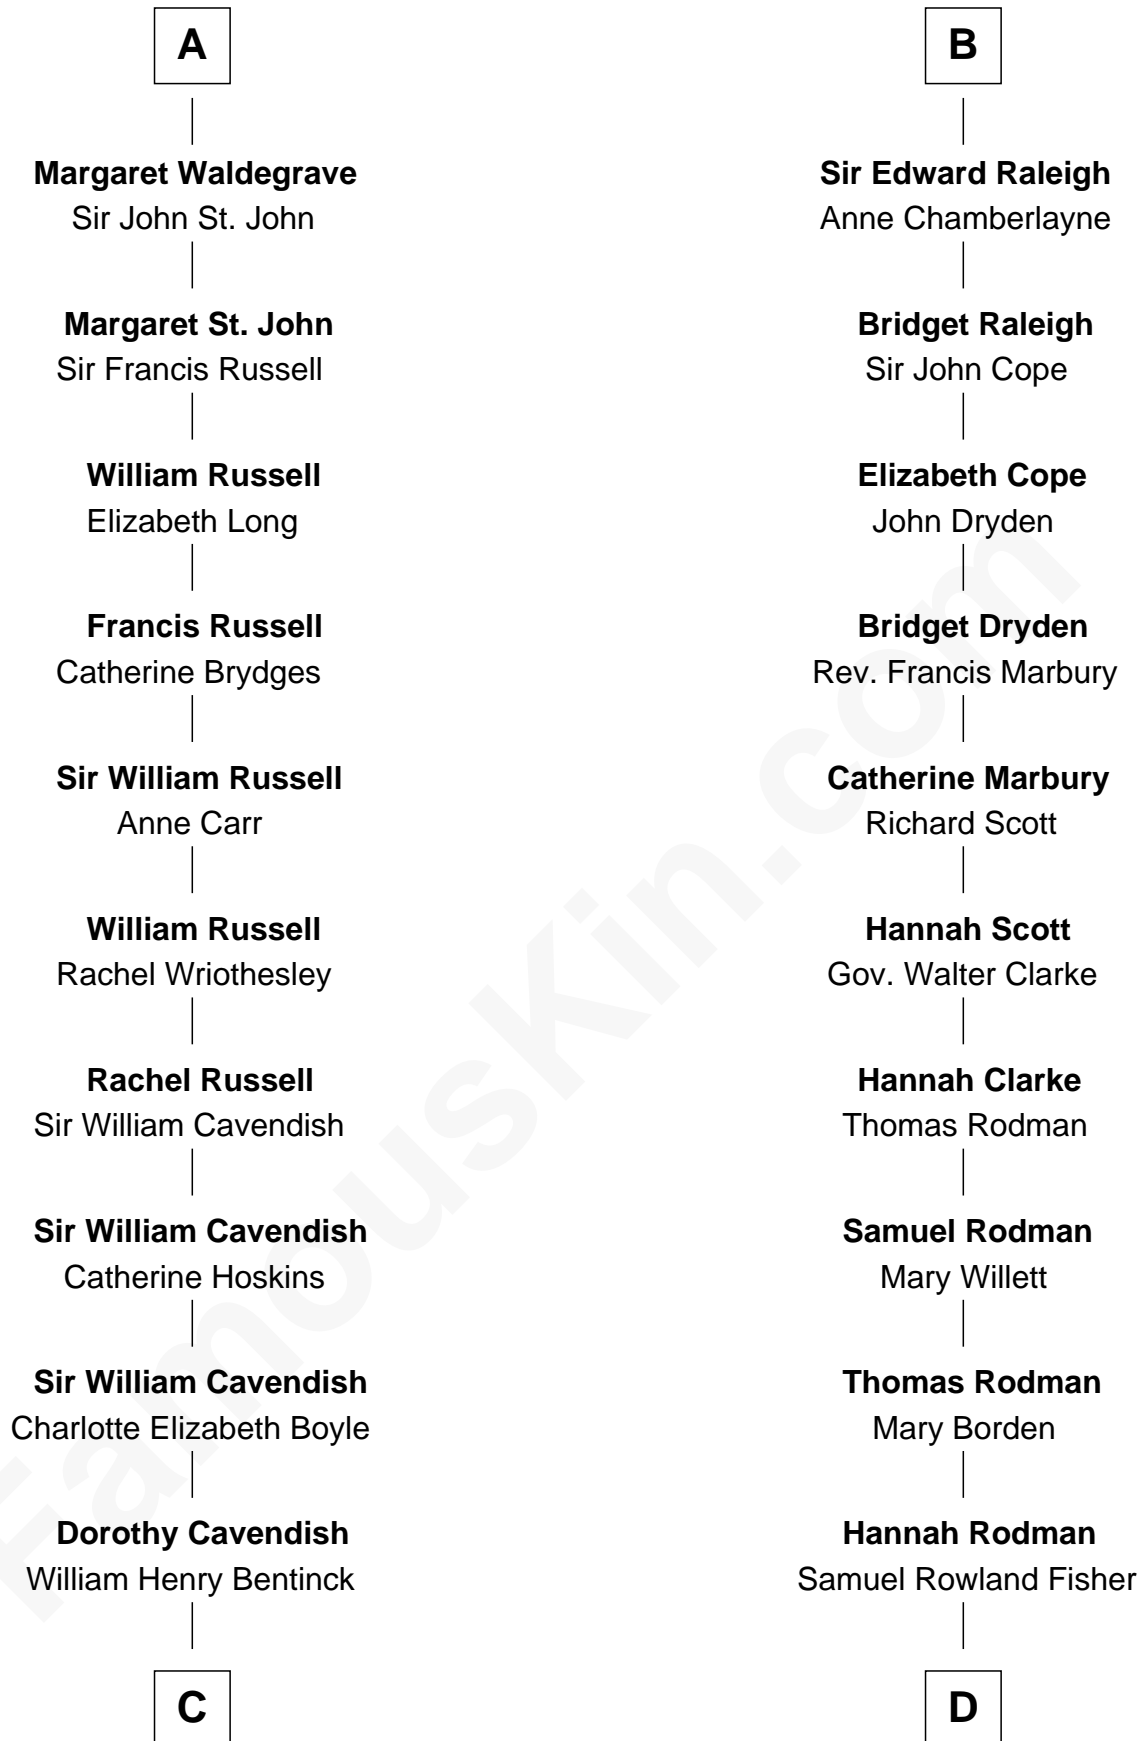

FamousKin.com

Relationship Chart of

Queen Elizabeth II

Queen of the United Kingdom

18th cousin 3 times removed of

Joseph Wharton

Founder of the Wharton School of Business

C

Charles Augustus Cavendish-Bentinck

Anne Wellesley

Rev. Charles William Cavendish-Bentinck

Caroline Louisa Burnaby

Cecilia Nina Cavendish-Bentinck

Claude George Bowes-Lyon

Elizabeth Bowes-Lyon

George VI, King of the United Kingdom

Queen Elizabeth II

Queen of the United Kingdom

D

Deborah Fisher

William Wharton

Joseph Wharton

Founder, Wharton School of Business

FamousKin.com