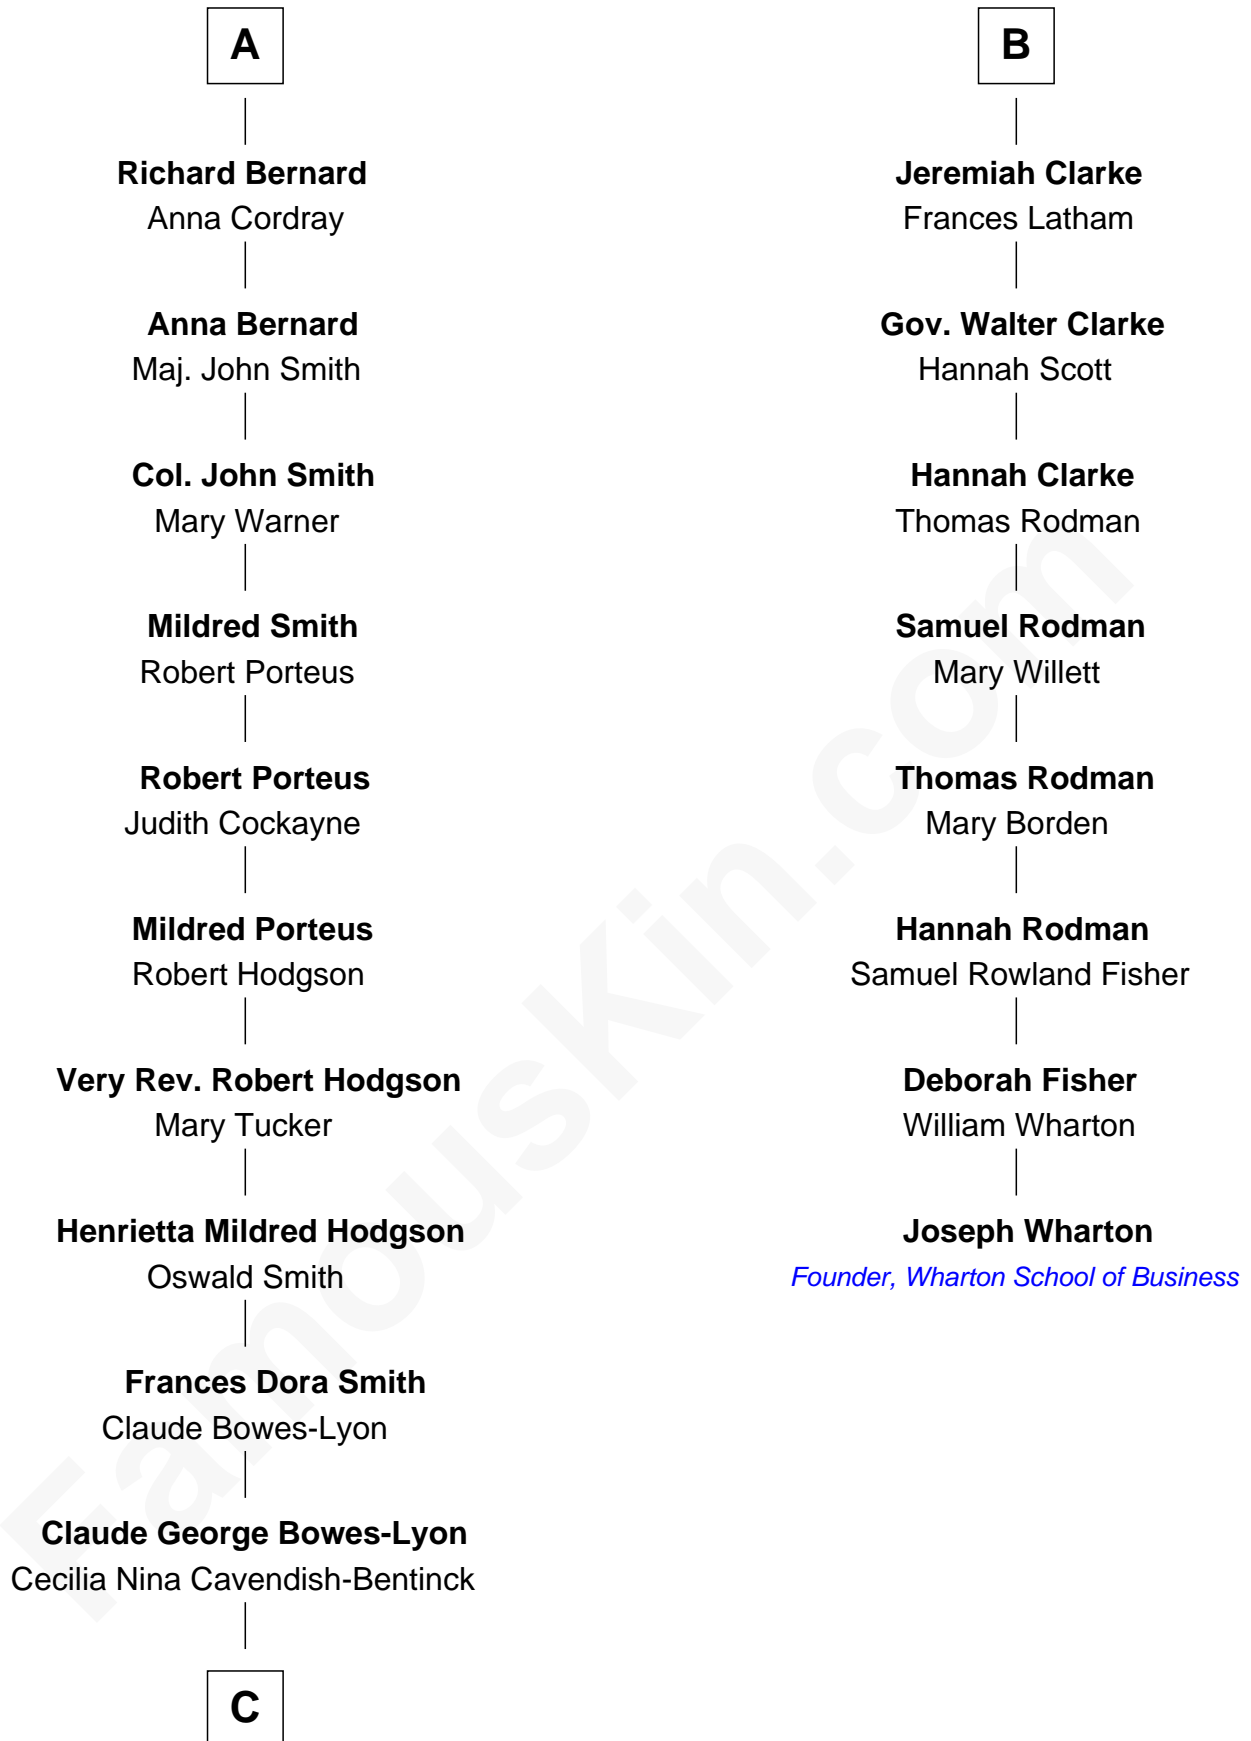

FamousKin.com

Relationship Chart of

Queen Elizabeth II

Queen of the United Kingdom

14th cousin 4 times removed of

Joseph Wharton

Founder of the Wharton School of Business

Stephen le Scrope

James Clerke
Mary Saxby

William Clerke
Mary Weston

B

C

Elizabeth Bowes-Lyon

George VI, King of the United Kingdom

Queen Elizabeth II

Queen of the United Kingdom