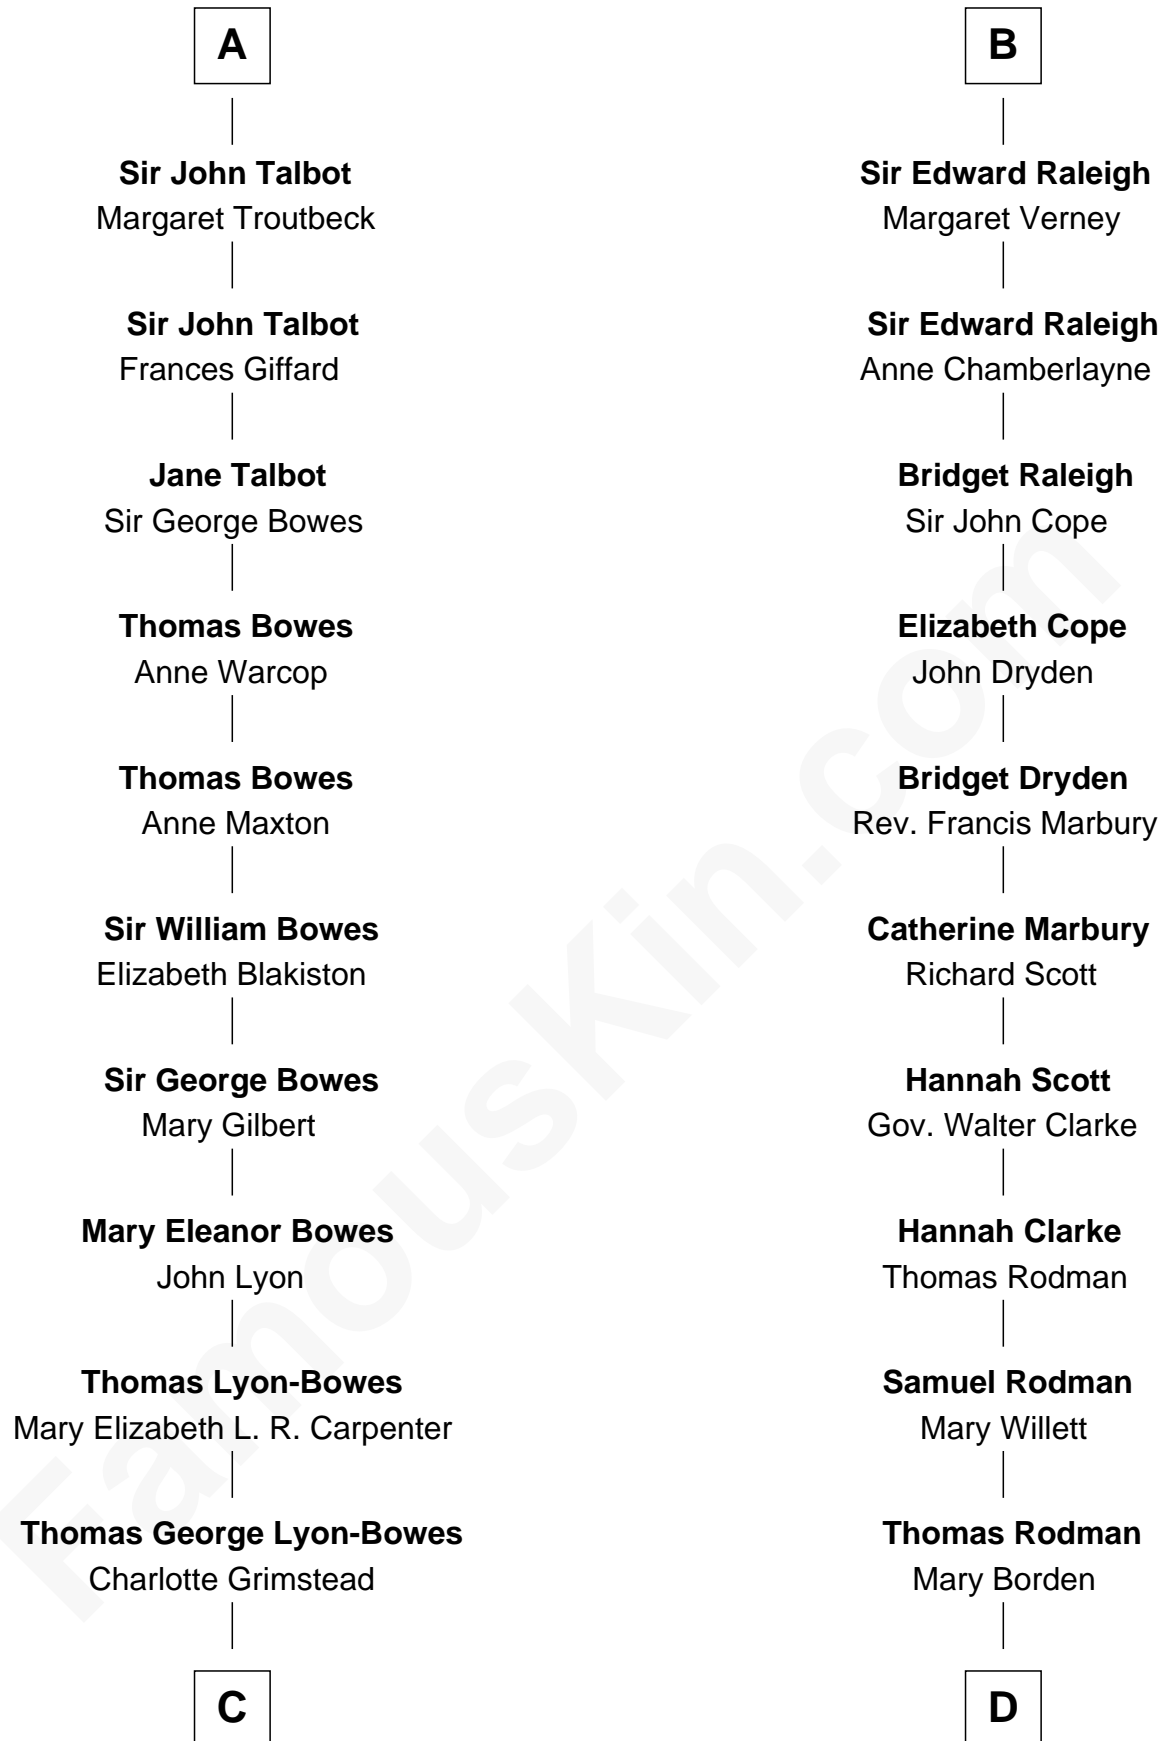

# FamousKin.com Relationship Chart of

**Queen Elizabeth II**

*Queen of the United Kingdom*

19th cousin 1 time removed of

**Joseph Wharton**

*Founder of the Wharton School of Business*

**C**

**Claude Bowes-Lyon**

Frances Dora Smith

**Claude George Bowes-Lyon**

Cecilia Nina Cavendish-Bentinck

**Elizabeth Bowes-Lyon**

George VI, King of the United Kingdom

**Queen Elizabeth II**

*Queen of the United Kingdom*

**D**

**Hannah Rodman**

Samuel Rowland Fisher

**Deborah Fisher**

William Wharton

**Joseph Wharton**

*Founder, Wharton School of Business*

FamousKin.com