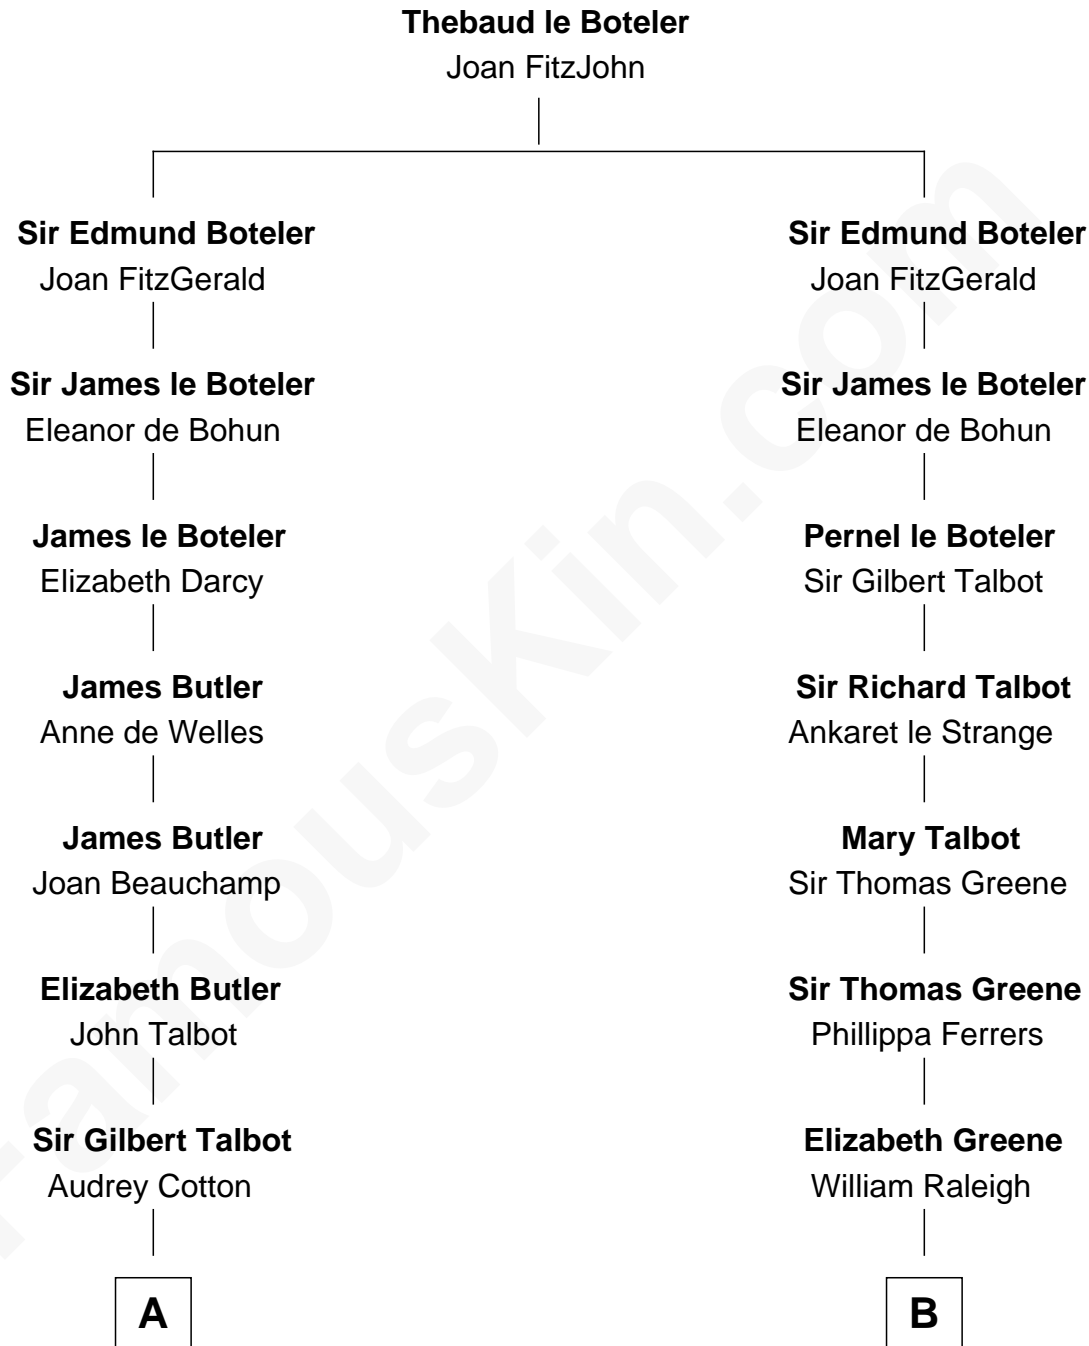

# FamousKin.com Relationship Chart of

**Queen Elizabeth II**

*Queen of the United Kingdom*

19th cousin 1 time removed of

**Joseph Wharton**

*Founder of the Wharton School of Business*

**C**

**Claude Bowes-Lyon**

Frances Dora Smith

**Claude George Bowes-Lyon**

Cecilia Nina Cavendish-Bentinck

**Elizabeth Bowes-Lyon**

George VI, King of the United Kingdom

**Queen Elizabeth II**

*Queen of the United Kingdom*

**D**

**Hannah Rodman**

Samuel Rowland Fisher

**Deborah Fisher**

William Wharton

**Joseph Wharton**

*Founder, Wharton School of Business*

FamousKin.com