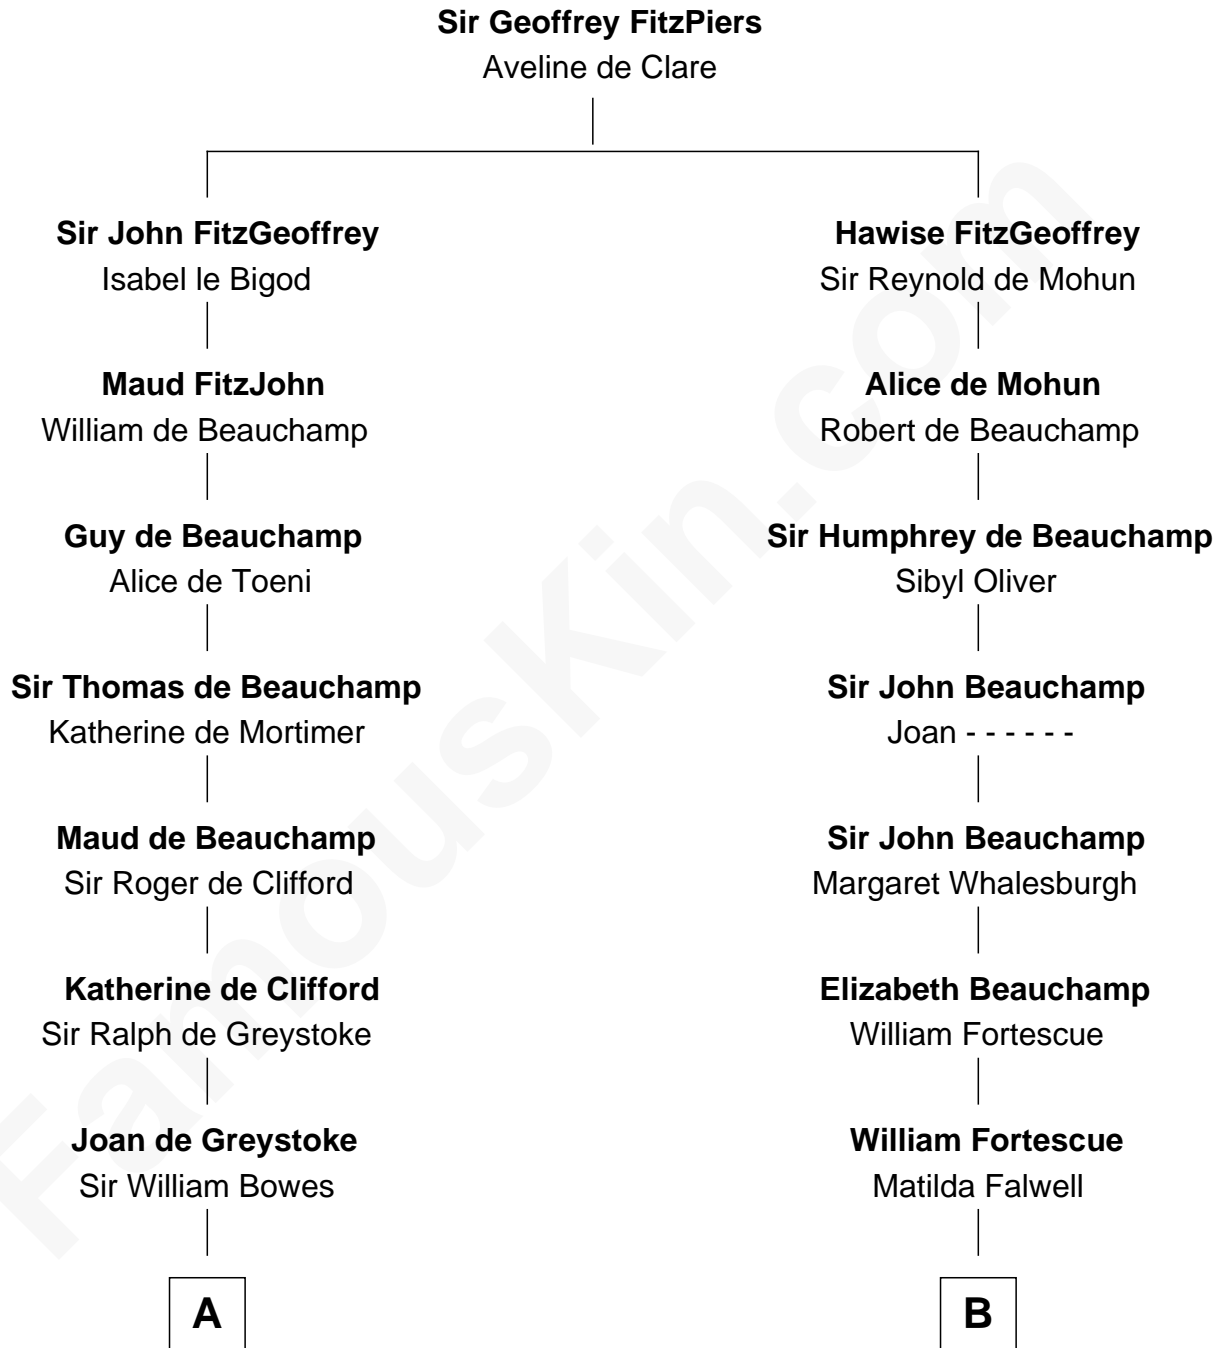

FamousKin.com

Relationship Chart of

Queen Elizabeth II

Queen of the United Kingdom

20th cousin 1 time removed of

Harriet Beecher Stowe

Author of Uncle Tom's Cabin

C

Thomas George Lyon-Bowes

Charlotte Grimstead

Claude Bowes-Lyon

Frances Dora Smith

Claude George Bowes-Lyon

Cecilia Nina Cavendish-Bentinck

Elizabeth Bowes-Lyon

George VI, King of the United Kingdom

Queen Elizabeth II

Queen of the United Kingdom

D

Andrew Ward

Diana Hubbard

Roxana Ward

Eli Foote

Roxana Foote