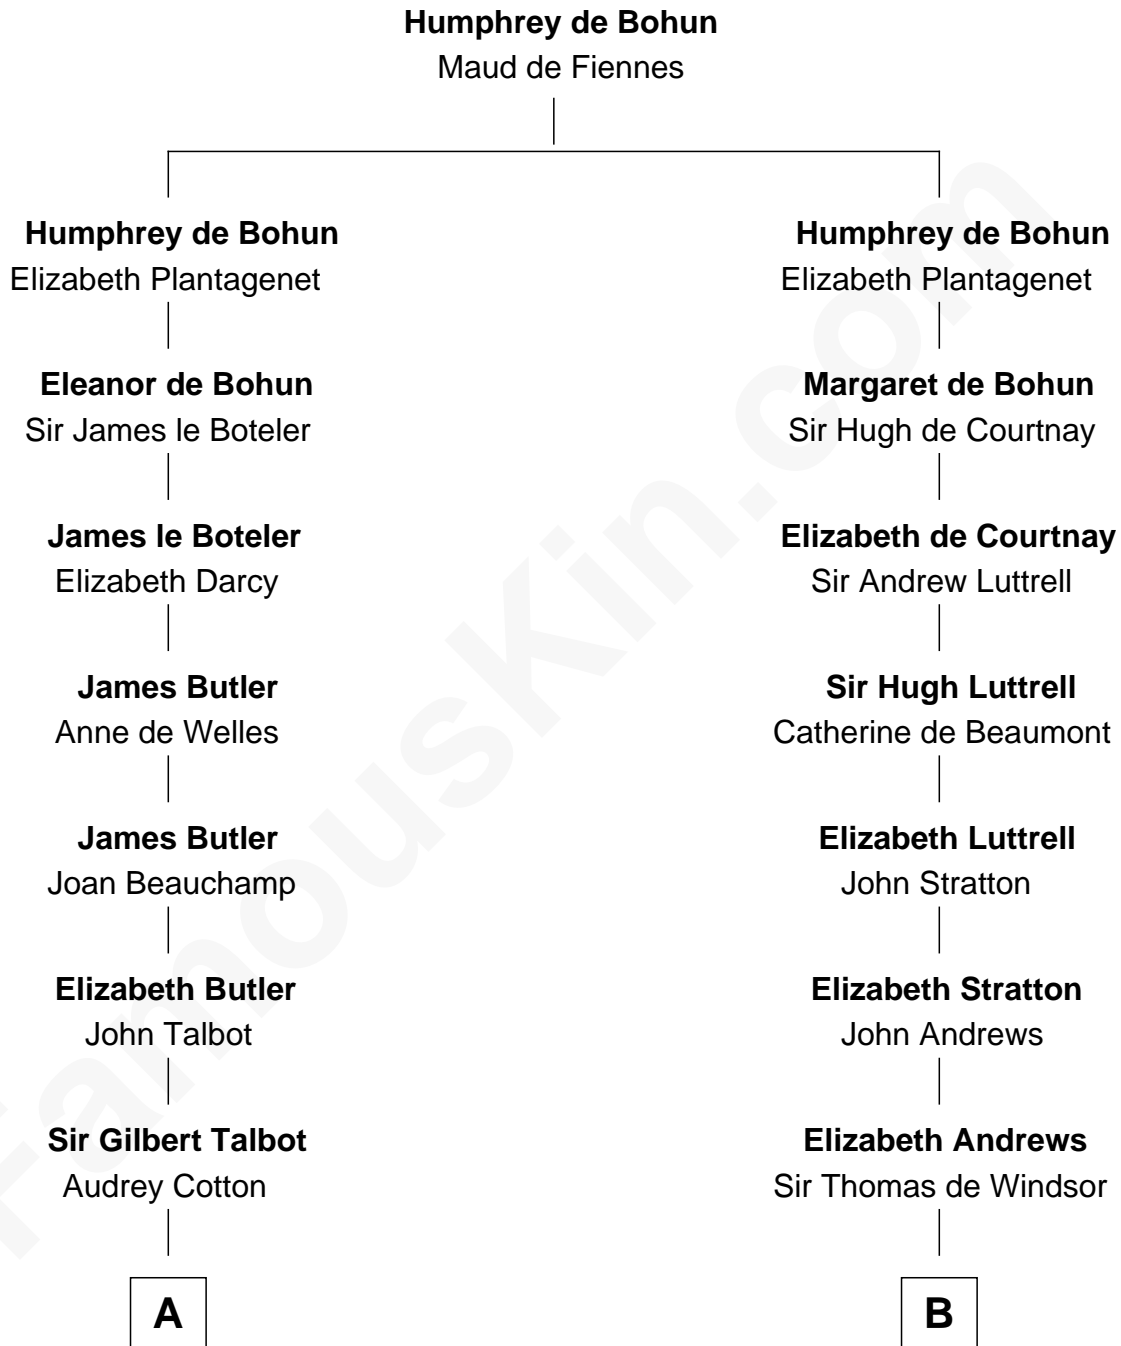

FamousKin.com

Relationship Chart of

Queen Elizabeth II

Queen of the United Kingdom

14th cousin 6 times removed of

Benjamin Harrison V

Signer of the Declaration of Independence

C

—
Claude Bowes-Lyon

Frances Dora Smith

—
Claude George Bowes-Lyon

Cecilia Nina Cavendish-Bentinck

—
Elizabeth Bowes-Lyon

George VI, King of the United Kingdom

—
Queen Elizabeth II

Queen of the United Kingdom