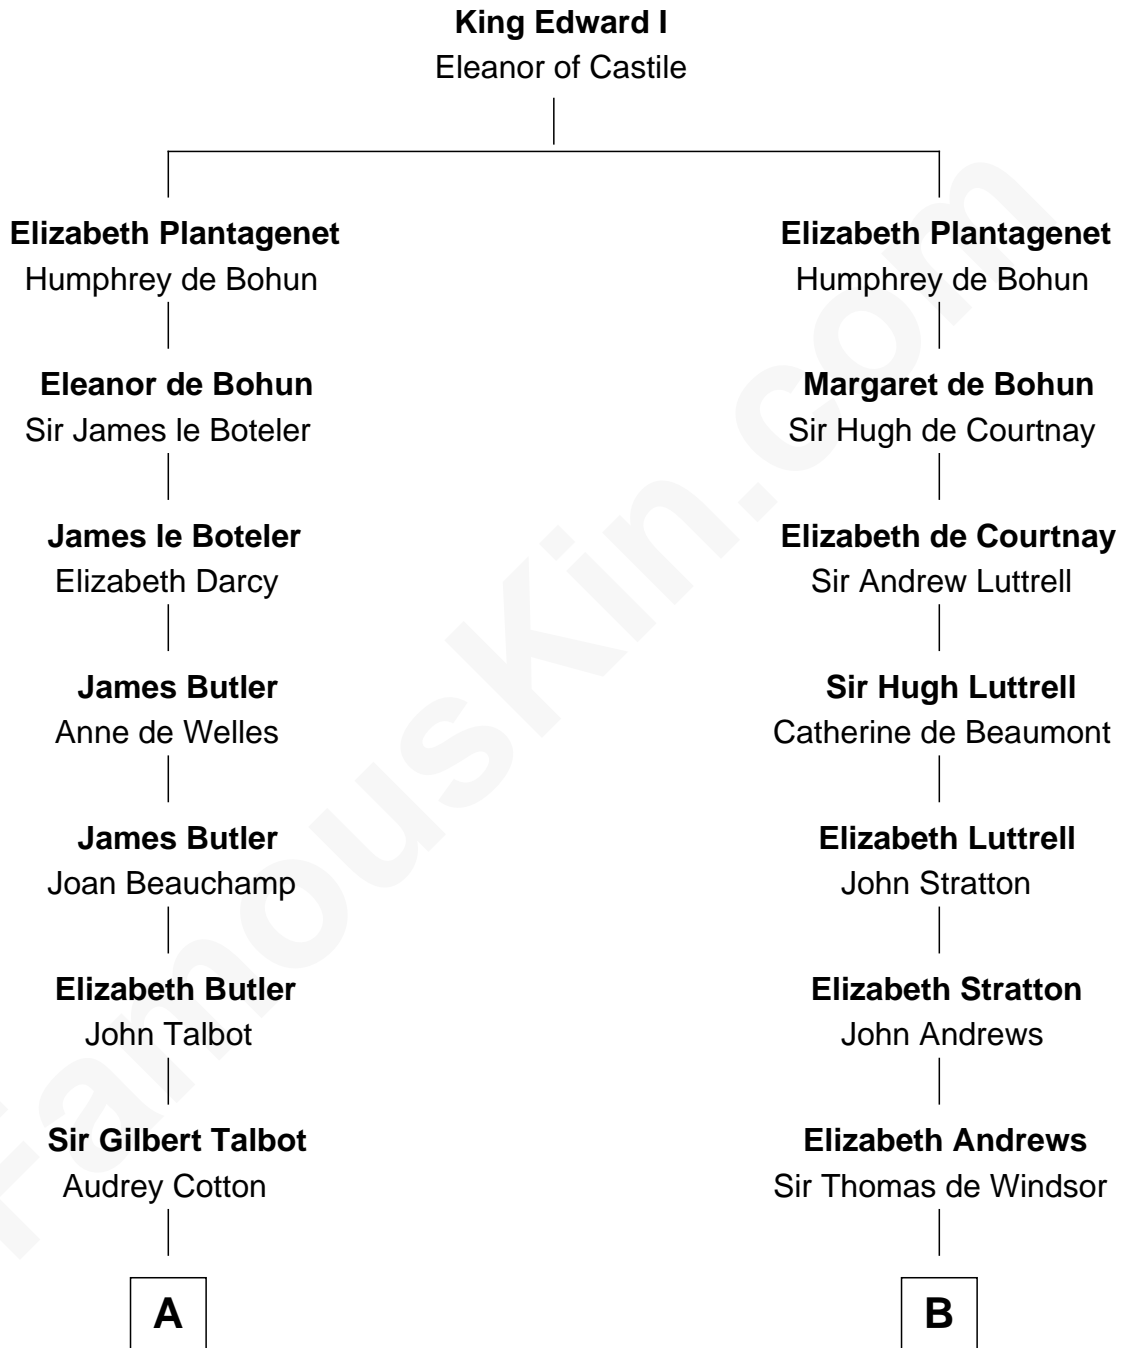

FamousKin.com

Relationship Chart of

Queen Elizabeth II

Queen of the United Kingdom

14th cousin 6 times removed of

Benjamin Harrison V

Signer of the Declaration of Independence

C

—
Claude Bowes-Lyon

Frances Dora Smith

—
Claude George Bowes-Lyon

Cecilia Nina Cavendish-Bentinck

—
Elizabeth Bowes-Lyon

George VI, King of the United Kingdom

—
Queen Elizabeth II

Queen of the United Kingdom