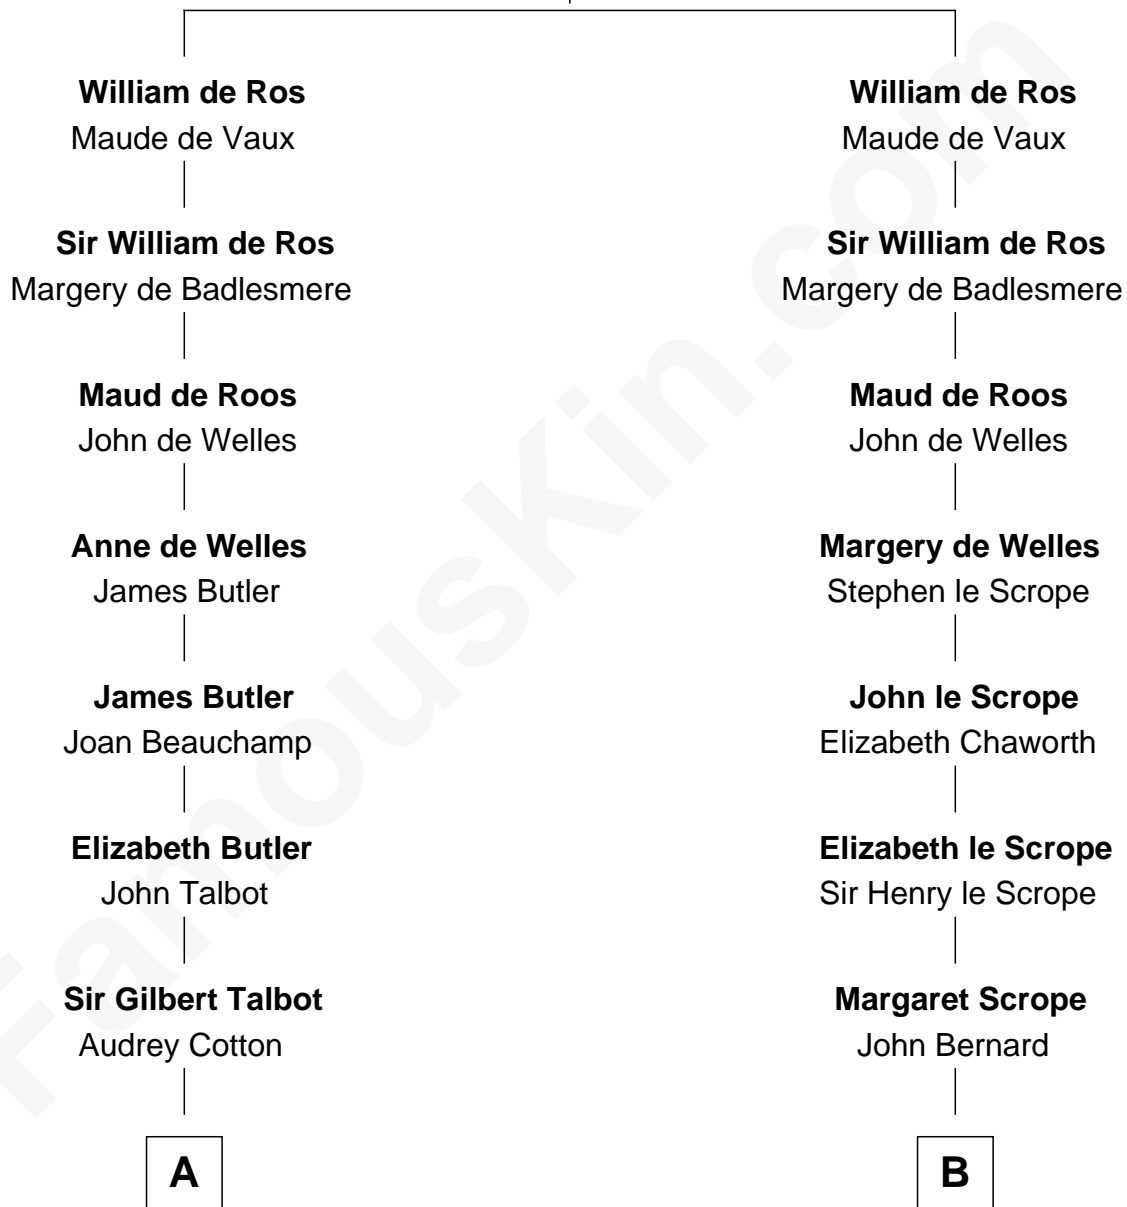

FamousKin.com

Relationship Chart of

Queen Elizabeth II

Queen of the United Kingdom

15th cousin 5 times removed of

Benjamin Harrison V

Signer of the Declaration of Independence

Sir Robert de Ros

Isabel de Aubeney

C

—
Claude Bowes-Lyon

Frances Dora Smith

—
Claude George Bowes-Lyon

Cecilia Nina Cavendish-Bentinck

—
Elizabeth Bowes-Lyon

George VI, King of the United Kingdom

—
Queen Elizabeth II

Queen of the United Kingdom

FamousKin.com