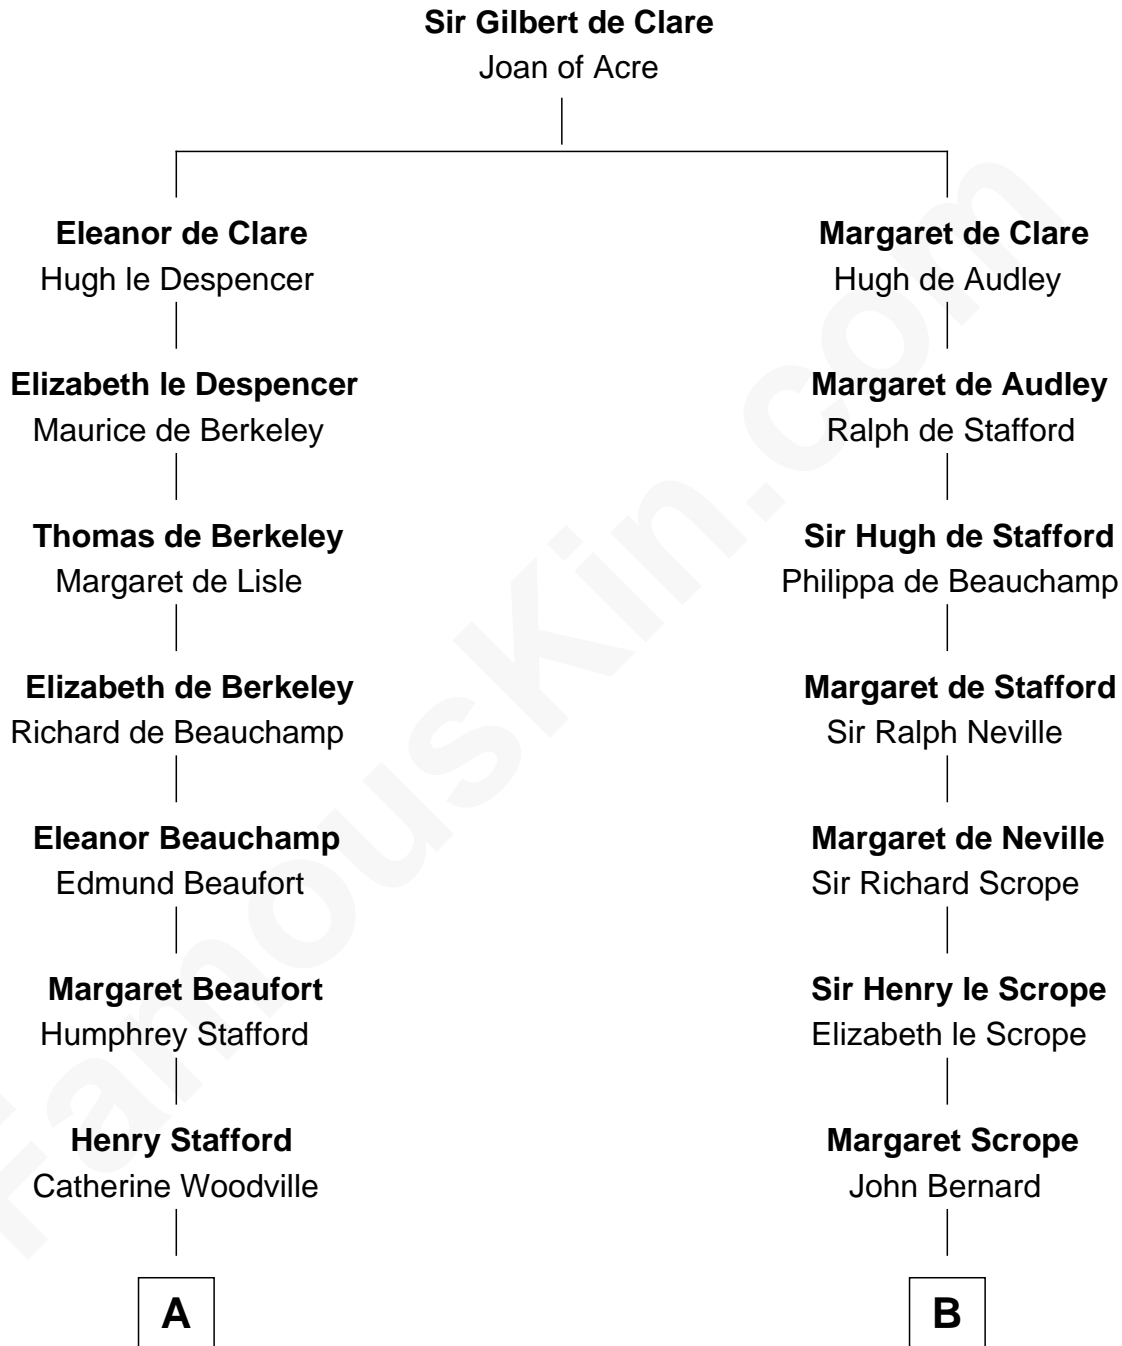

# FamousKin.com Relationship Chart of

**Queen Elizabeth II**

*Queen of the United Kingdom*

15th cousin 6 times removed of

**Benjamin Harrison V**

*Signer of the Declaration of Independence*

**C**

**Charles Augustus Cavendish-Bentinck**

Anne Wellesley

**Rev. Charles William Cavendish-Bentinck**

Caroline Louisa Burnaby

**Cecilia Nina Cavendish-Bentinck**

Claude George Bowes-Lyon

**Elizabeth Bowes-Lyon**

George VI, King of the United Kingdom

**Queen Elizabeth II**

*Queen of the United Kingdom*