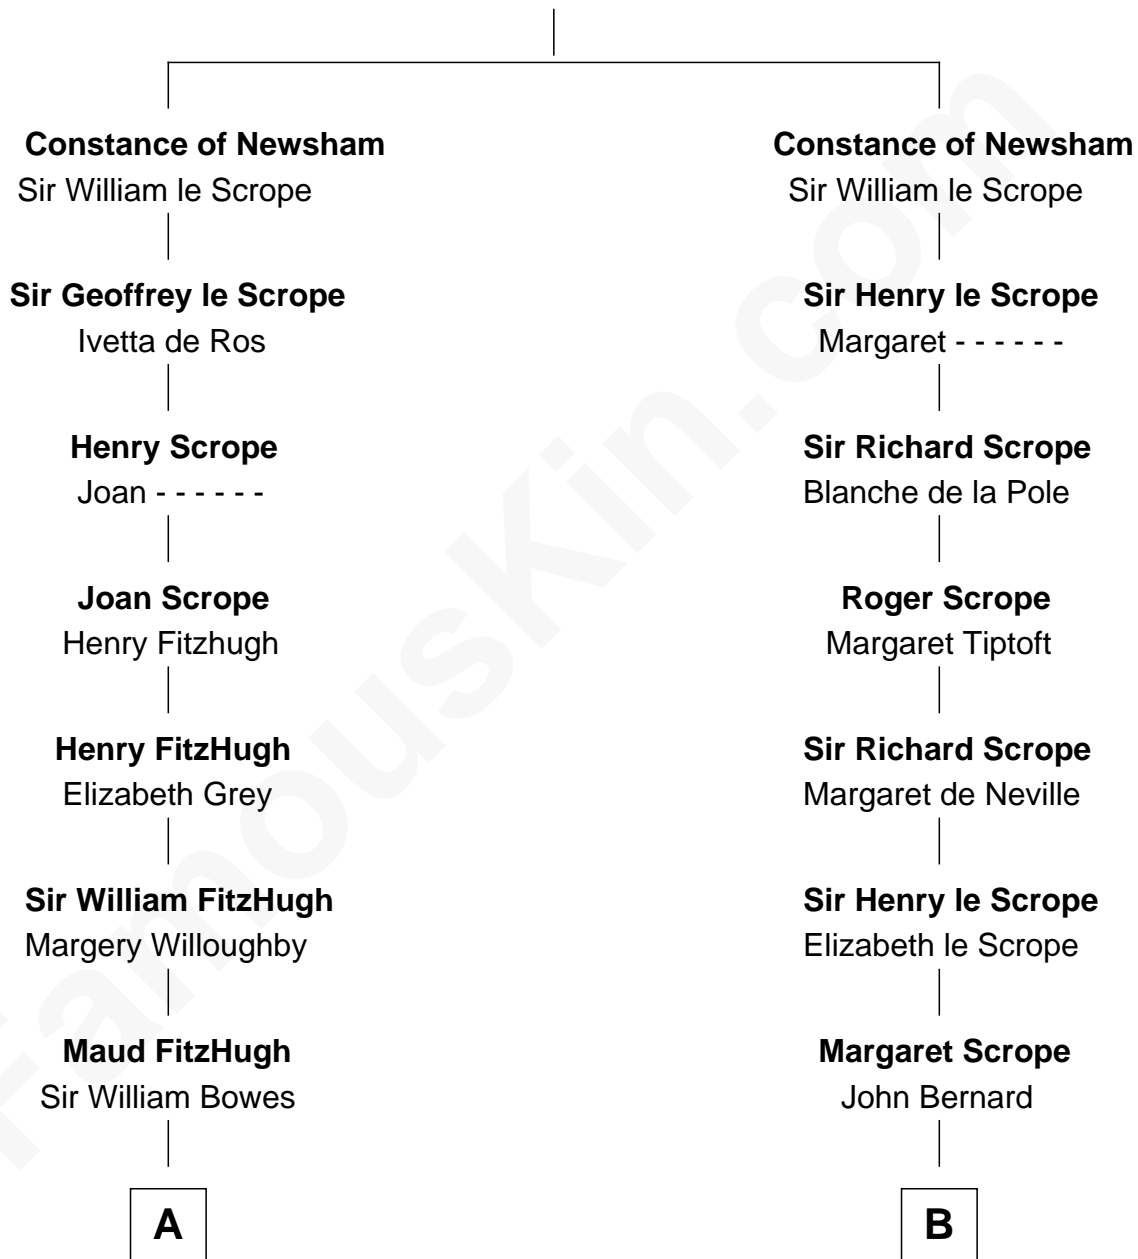

FamousKin.com

Relationship Chart of

Queen Elizabeth II

Queen of the United Kingdom

15th cousin 5 times removed of

Benjamin Harrison V

Signer of the Declaration of Independence

Thomas of Newsham

C

—
Claude Bowes-Lyon

Frances Dora Smith

—
Claude George Bowes-Lyon

Cecilia Nina Cavendish-Bentinck

—
Elizabeth Bowes-Lyon

George VI, King of the United Kingdom

—
Queen Elizabeth II

Queen of the United Kingdom

FamousKin.com