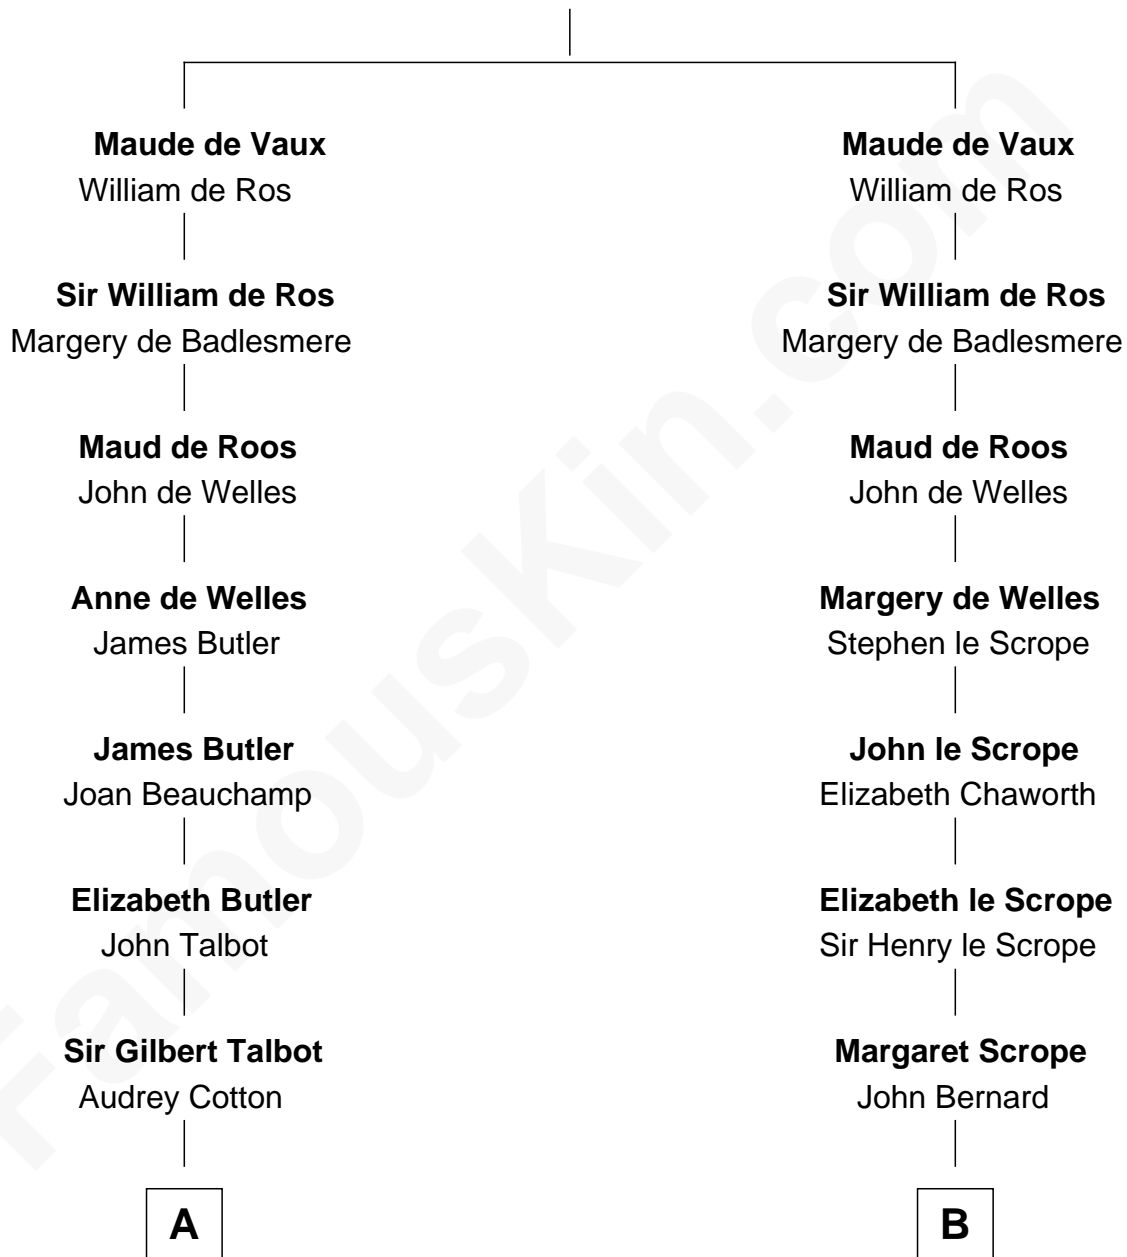

# FamousKin.com Relationship Chart of

**Queen Elizabeth II**

*Queen of the United Kingdom*

15th cousin 5 times removed of

**Benjamin Harrison V**

*Signer of the Declaration of Independence*

**John de Vaux**

**C**

—  
**Claude Bowes-Lyon**

Frances Dora Smith

—  
**Claude George Bowes-Lyon**

Cecilia Nina Cavendish-Bentinck

—  
**Elizabeth Bowes-Lyon**

George VI, King of the United Kingdom

—  
**Queen Elizabeth II**

*Queen of the United Kingdom*

FamousKin.com