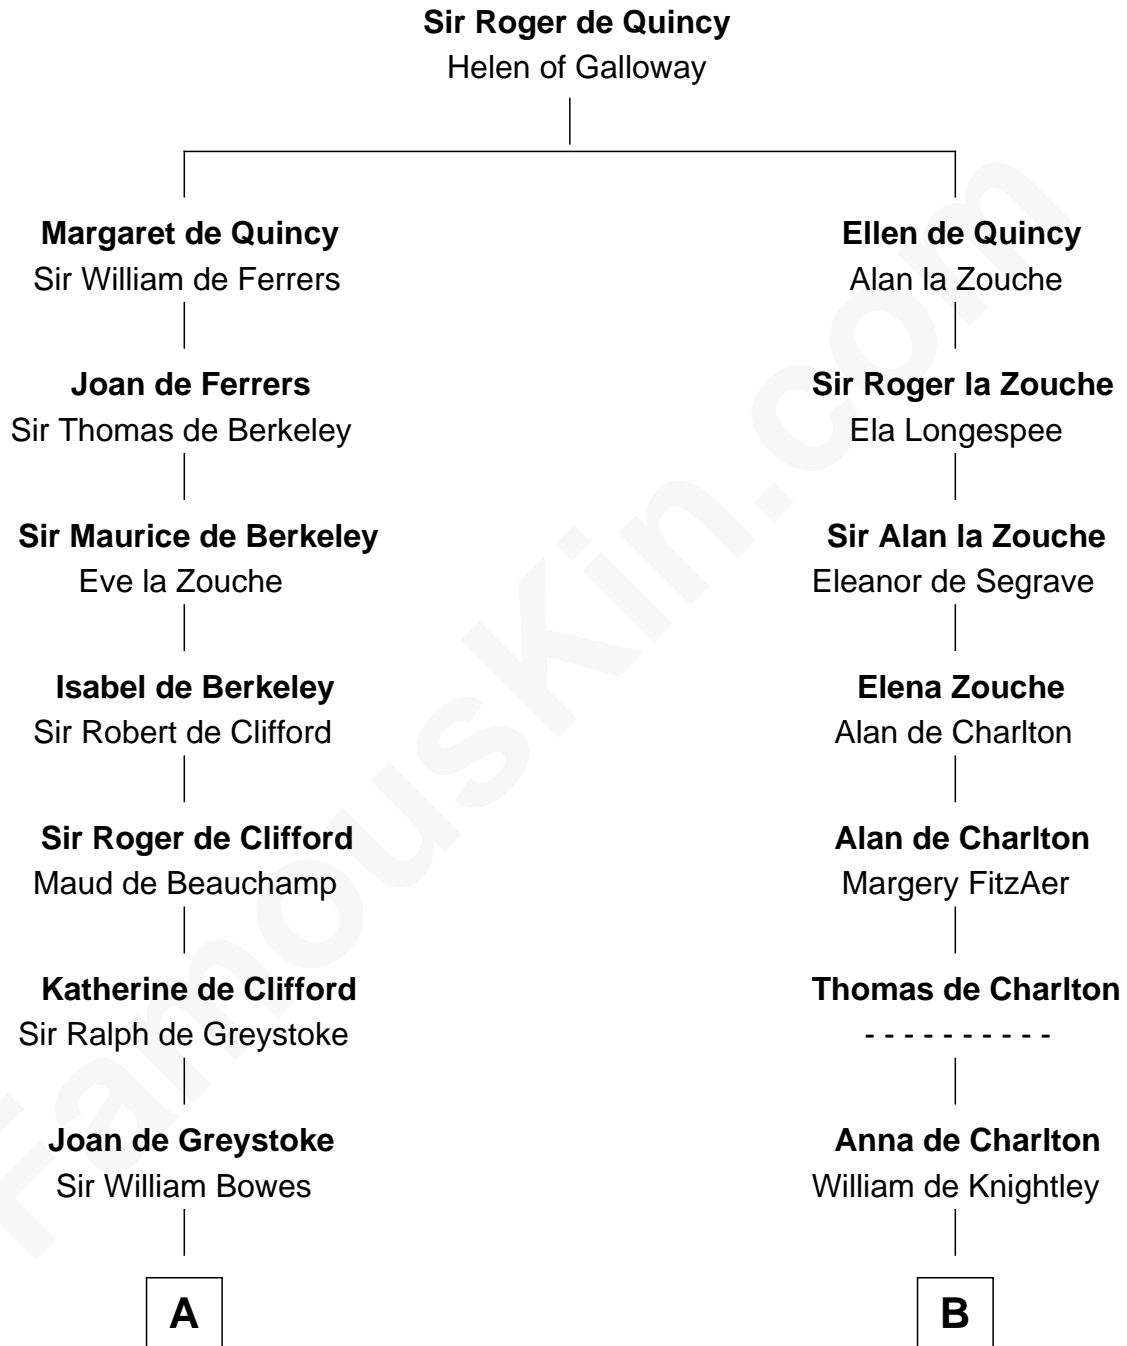

# FamousKin.com Relationship Chart of

**Queen Elizabeth II**

*Queen of the United Kingdom*

20th cousin 1 time removed of

**Jay Gould**

*American Railroad "Robber Baron"*

**C**

**Thomas George Lyon-Bowes**

Charlotte Grimstead

**Claude Bowes-Lyon**

Frances Dora Smith

**Claude George Bowes-Lyon**

Cecilia Nina Cavendish-Bentinck

**Elizabeth Bowes-Lyon**

George VI, King of the United Kingdom

**Queen Elizabeth II**

*Queen of the United Kingdom*

**D**

**Eleazer Osborn**

Sarah Burr

**Anna Osborn**

Abraham Gould

**John Burr Gould**

Mary More

**Jay Gould**

*"Robber Baron"*