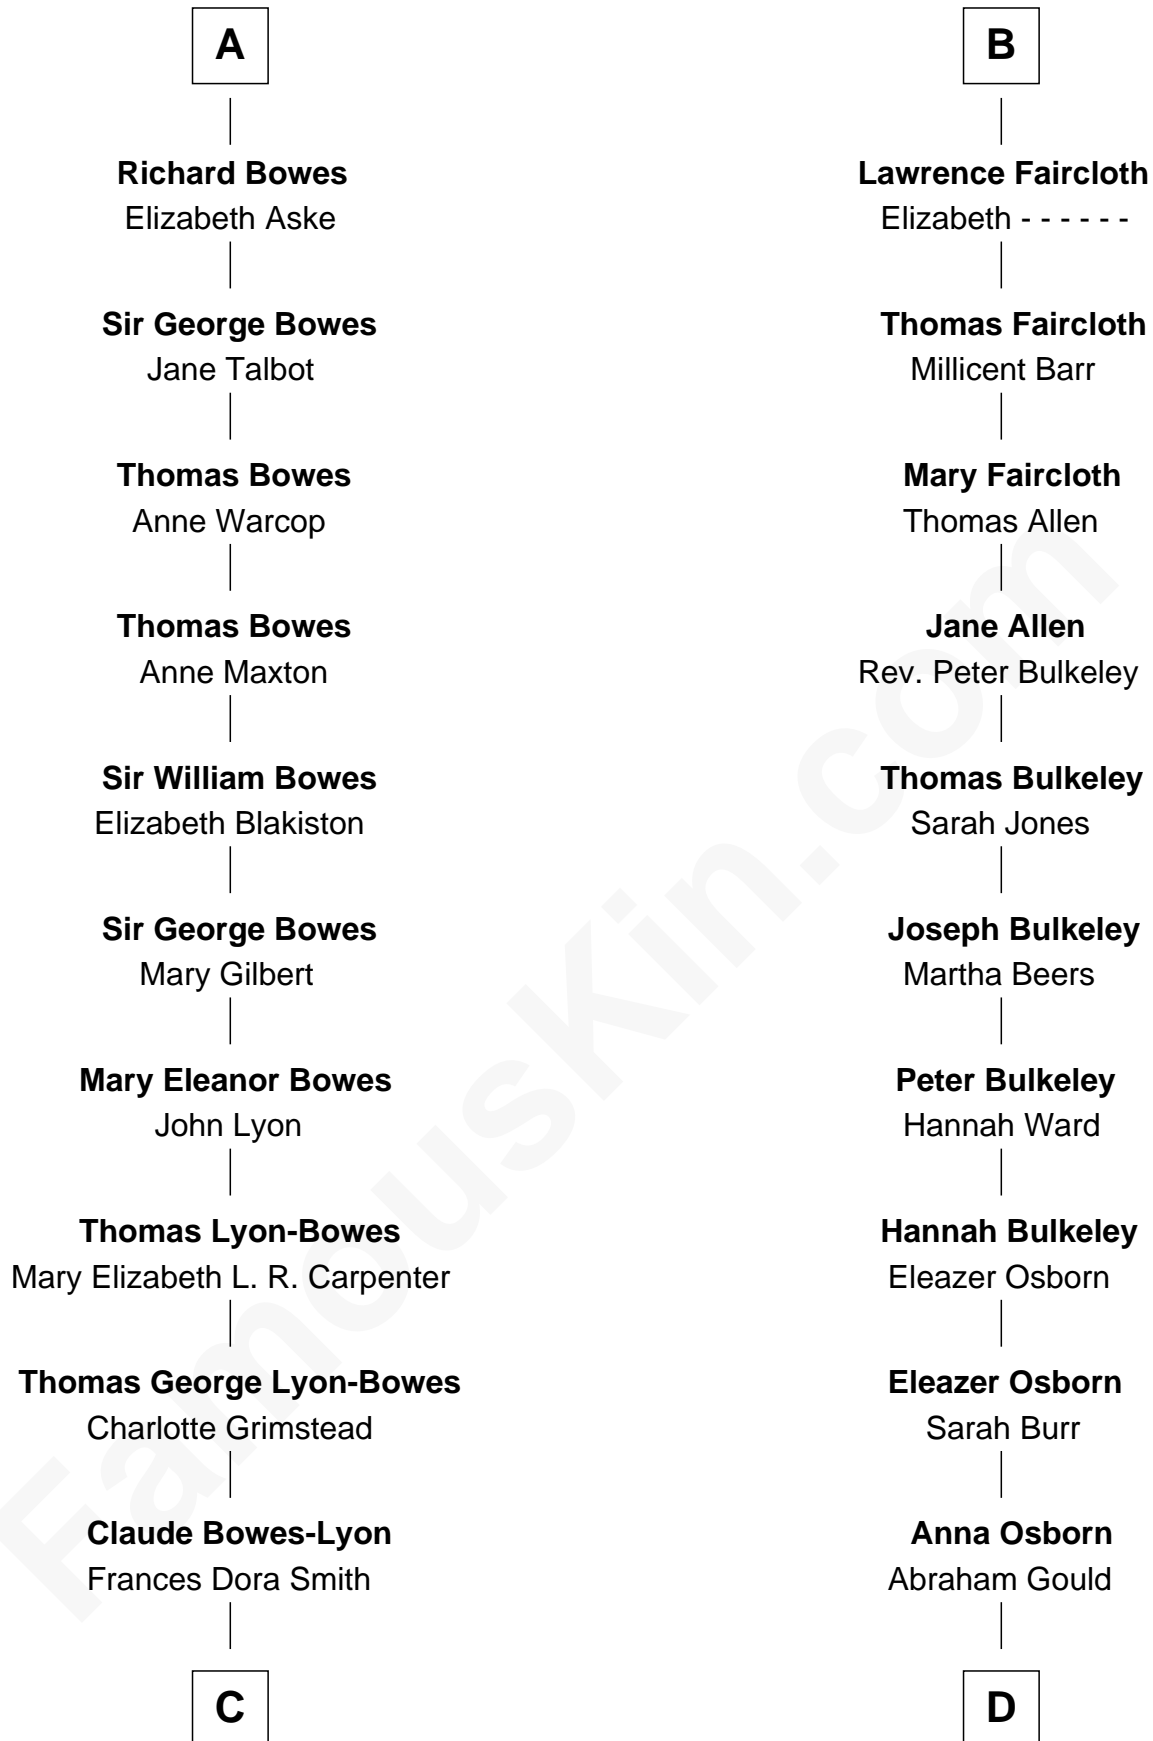

FamousKin.com Relationship Chart of

Queen Elizabeth II

Queen of the United Kingdom

18th cousin 1 time removed of

Jay Gould

American Railroad "Robber Baron"

C

Claude George Bowes-Lyon
Cecilia Nina Cavendish-Bentinck

Elizabeth Bowes-Lyon
George VI, King of the United Kingdom

Queen Elizabeth II
Queen of the United Kingdom

D

John Burr Gould
Mary More

Jay Gould
"Robber Baron"

FamousKin.com