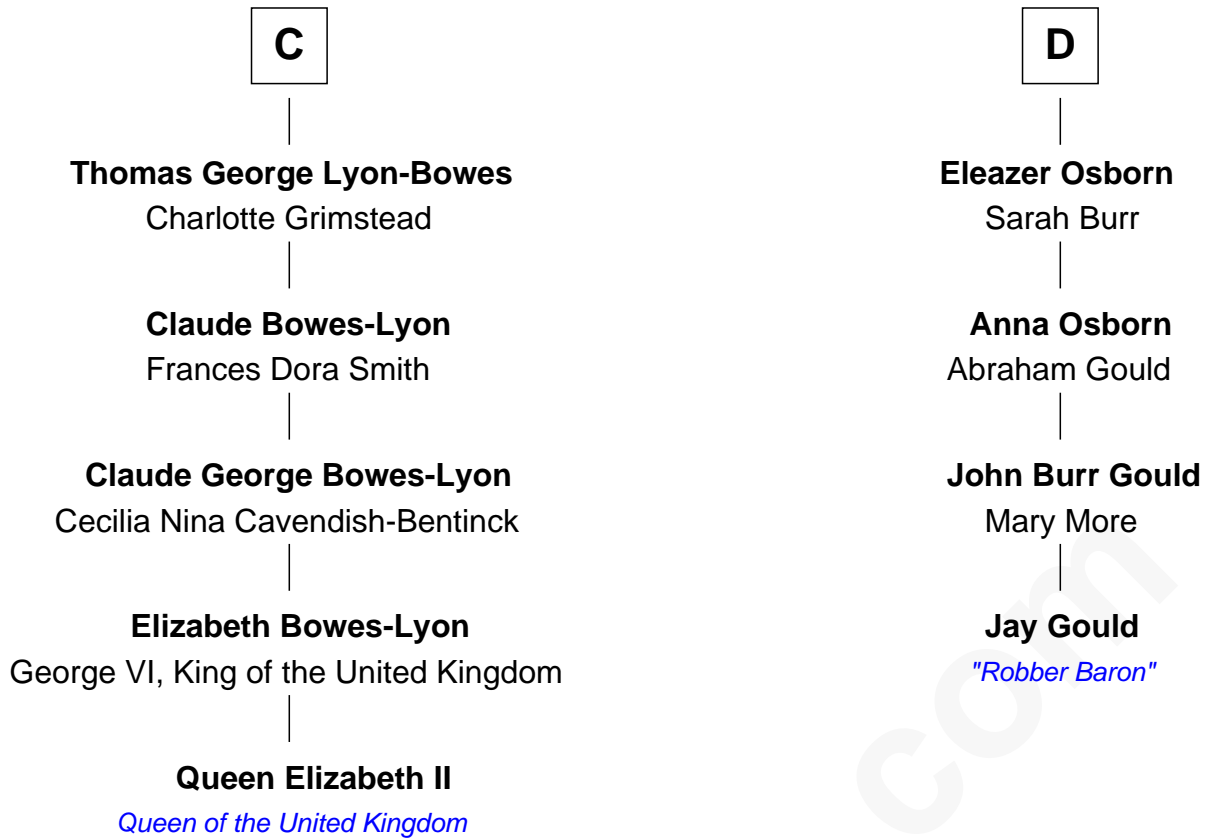

# FamousKin.com Relationship Chart of

**Queen Elizabeth II**

*Queen of the United Kingdom*

20th cousin 1 time removed of

**Jay Gould**

*American Railroad "Robber Baron"*

**Sir William Longespee**

Ela of Salisbury

Elizabeth II photo by [Eric Draper](#)