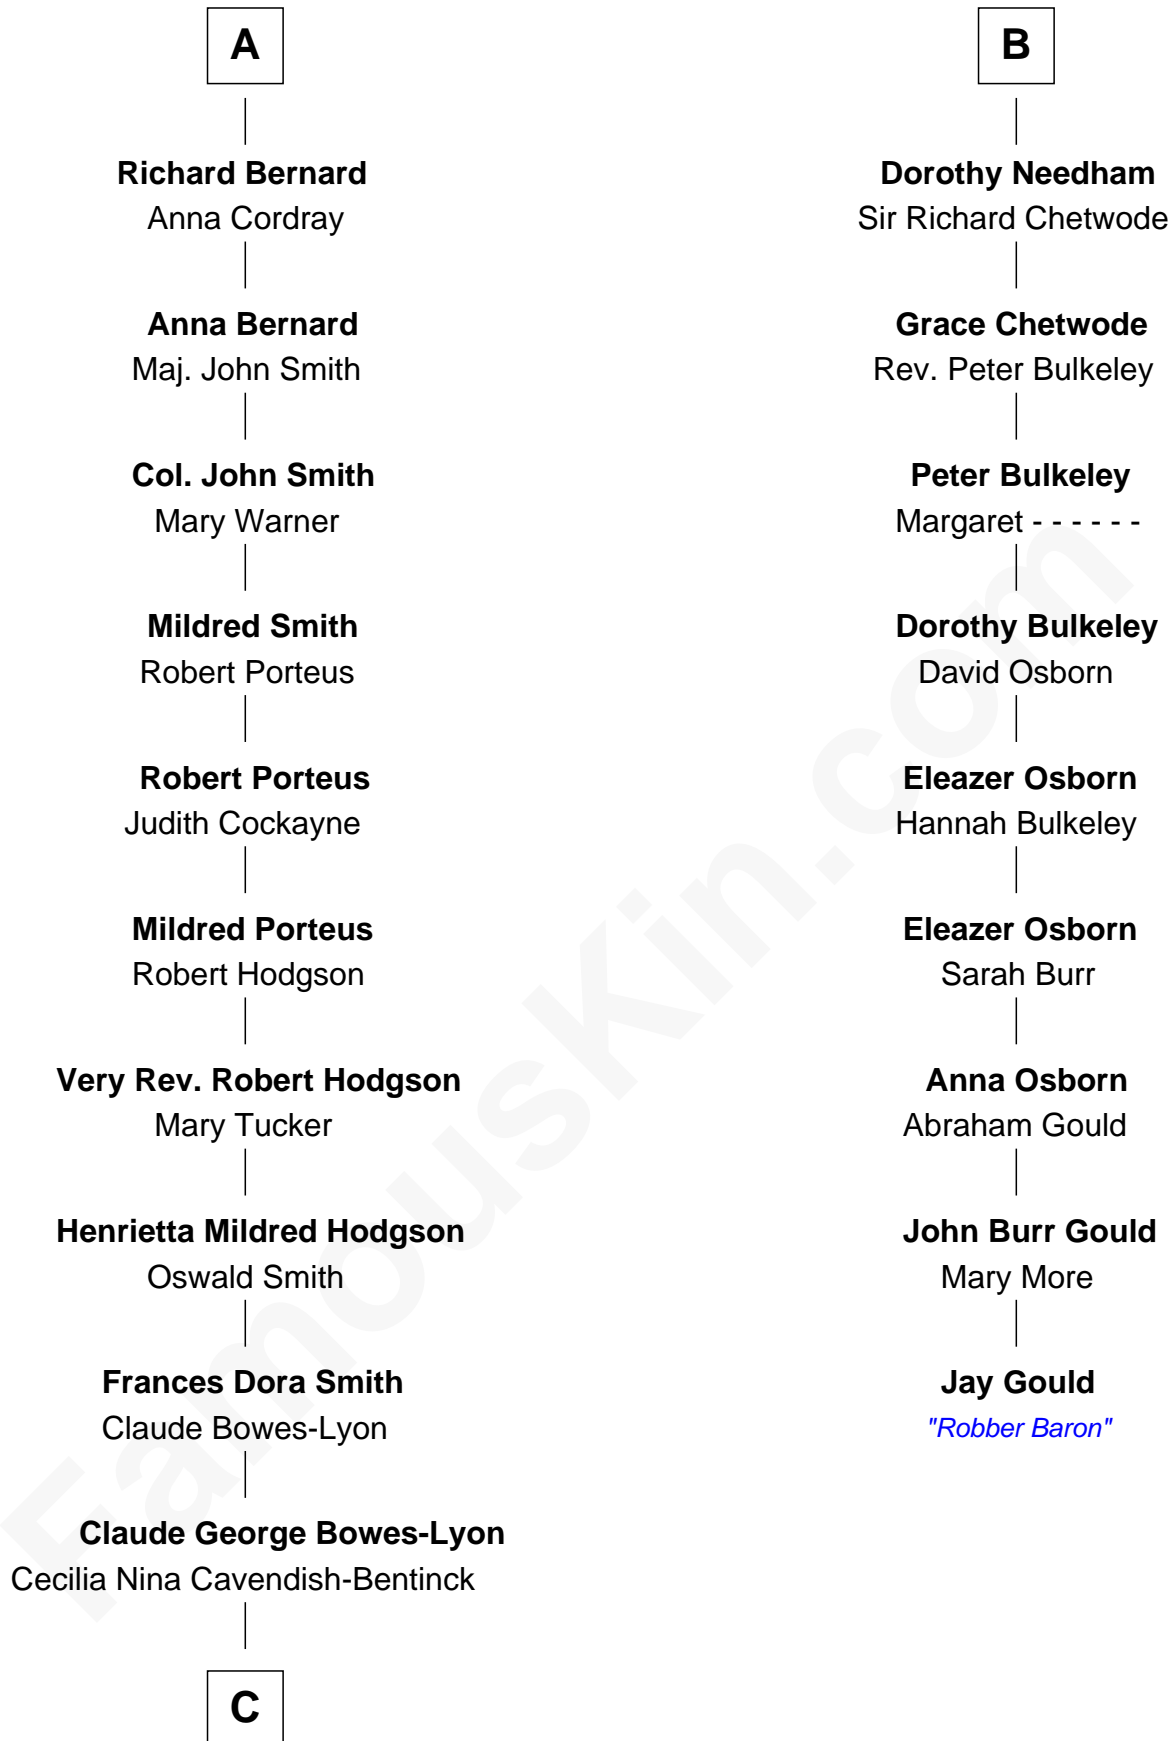

FamousKin.com Relationship Chart of

Queen Elizabeth II

Queen of the United Kingdom

15th cousin 3 times removed of

Jay Gould

American Railroad "Robber Baron"

Stephen le Scrope

Margery de Welles

Elizabeth Bowes-Lyon

George VI, King of the United Kingdom

Queen Elizabeth II

Queen of the United Kingdom

FamousKin.com