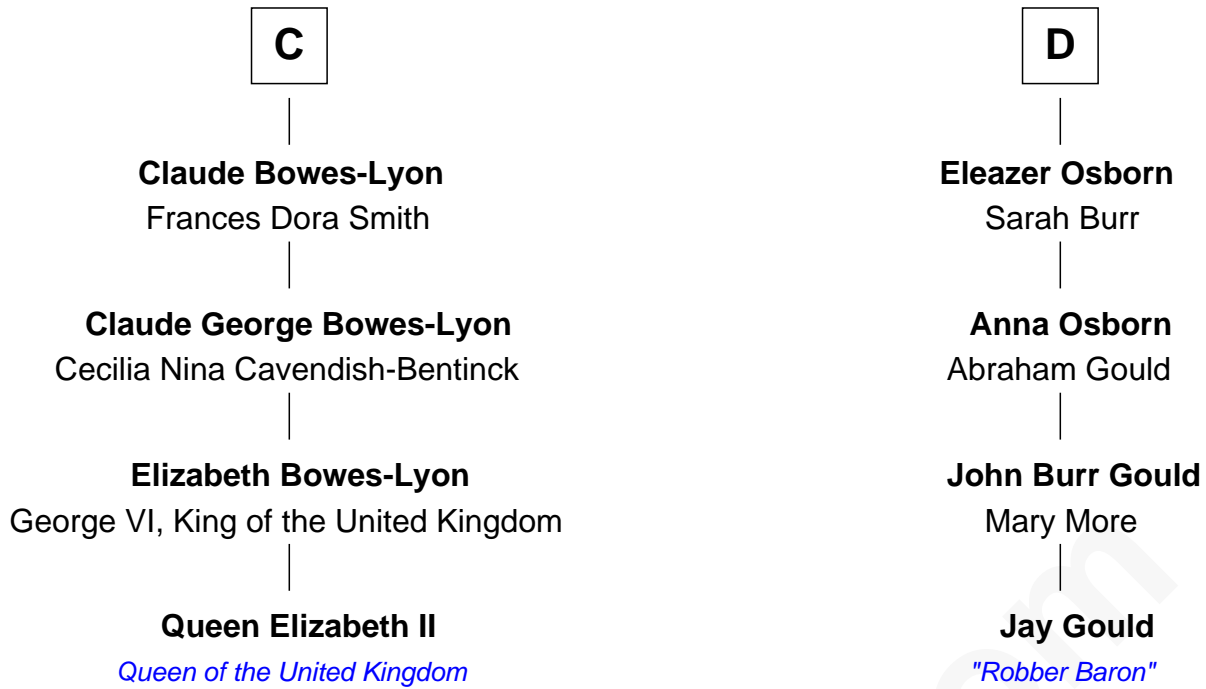

FamousKin.com Relationship Chart of

Queen Elizabeth II

Queen of the United Kingdom

20th cousin of

Jay Gould

American Railroad "Robber Baron"

Sir Roger de Mortimer

Maud de Brewes

Elizabeth II photo by [Eric Draper](#)