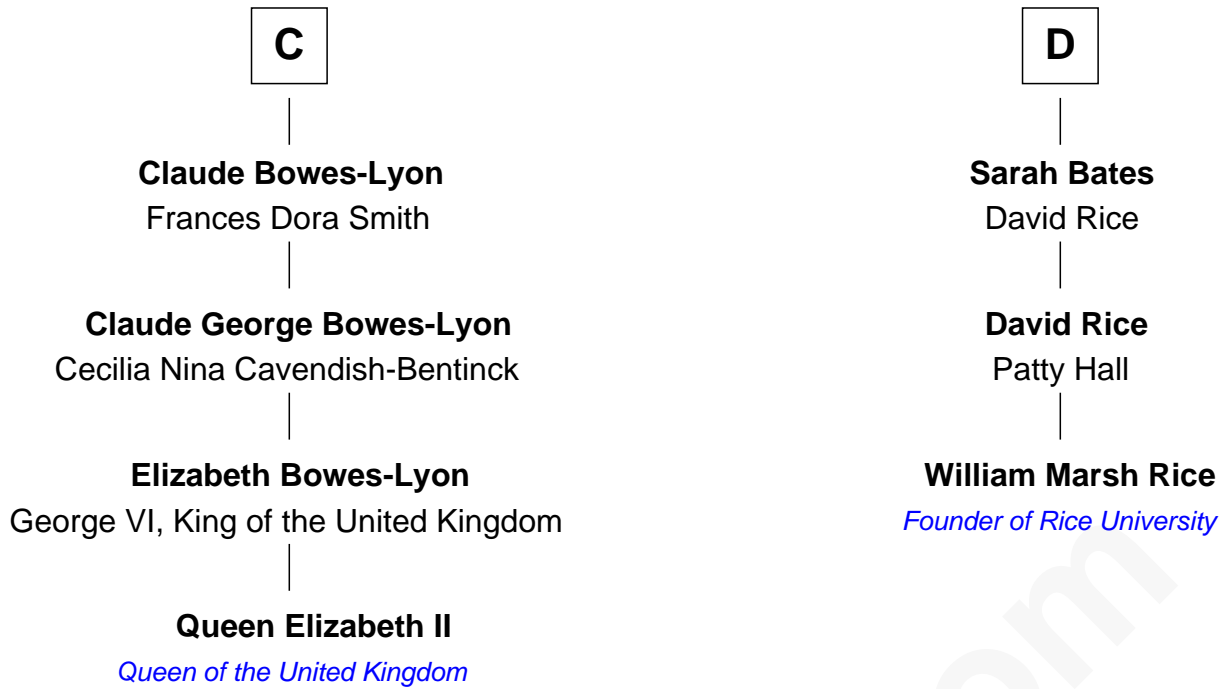

FamousKin.com Relationship Chart of

Queen Elizabeth II

Queen of the United Kingdom

19th cousin 1 time removed of

William Marsh Rice

Founder of Rice University

Sir William de Fiennes

Blanche de Brienne

Margaret de Fiennes

Sir Edmund Mortimer

Iseult de Mortimer

Sir Hugh I de Audley

Alice de Audley

Sir Ralph de Greystoke

Sir William de Greystoke

Joan FitzHenry

Sir Edmund Mortimer

Iseult de Mortimer

Sir Hugh I de Audley

Alice de Audley

Sir Ralph de Neville

Sir John de Neville

Maude de Percy

Sir Ralph Neville

Joan Beaufort

Katherine Neville

Sir Thomas Strangeways

Joan Strangeways

Sir William Willoughby

B

Elizabeth II photo by [Eric Draper](#)