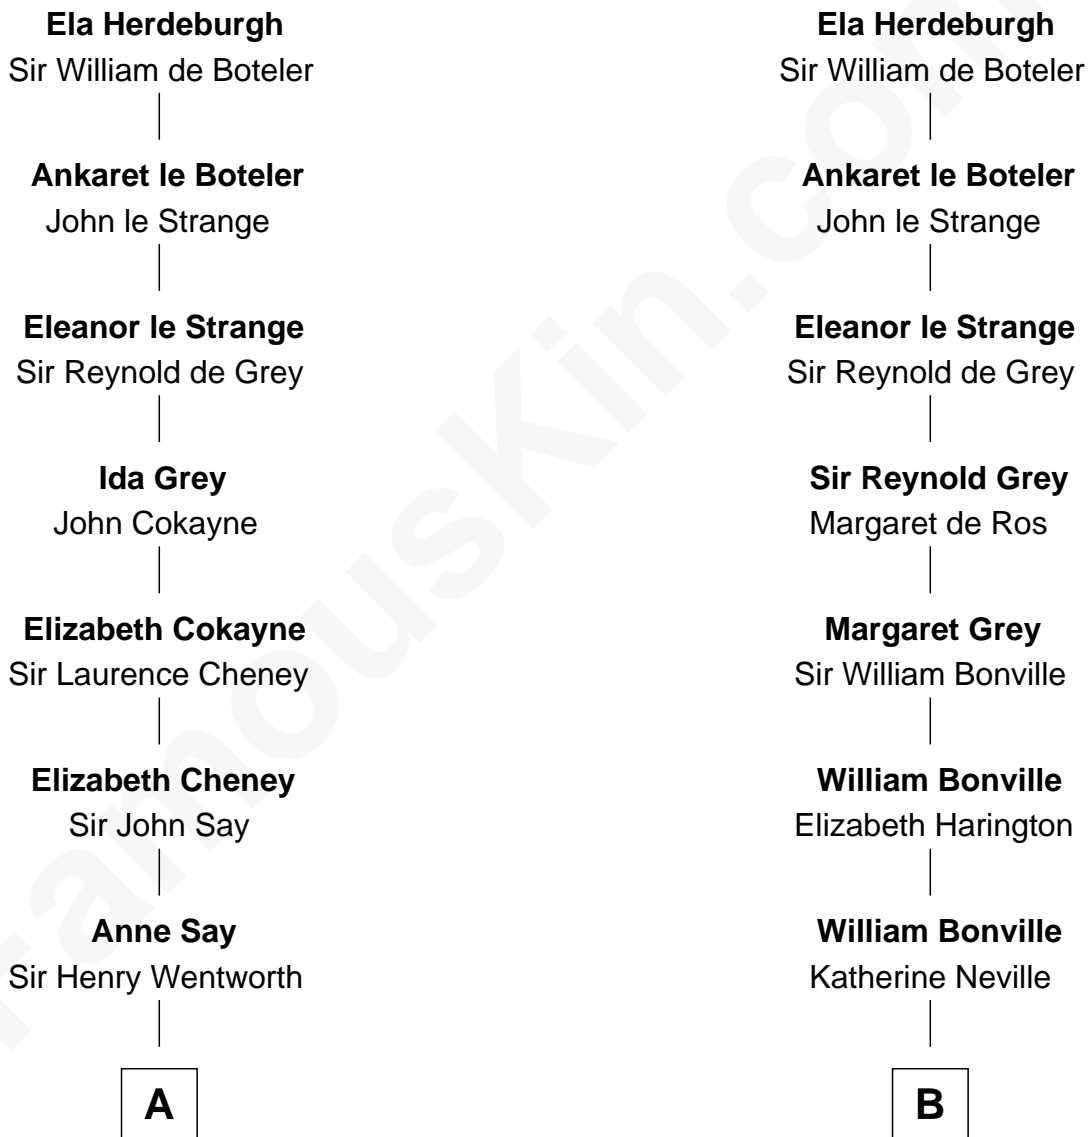

FamousKin.com Relationship Chart of

Queen Elizabeth II

Queen of the United Kingdom

19th cousin 2 times removed of

William Marsh Rice

Founder of Rice University

Sir Roger de Herdeburgh

Ida de Odingsells