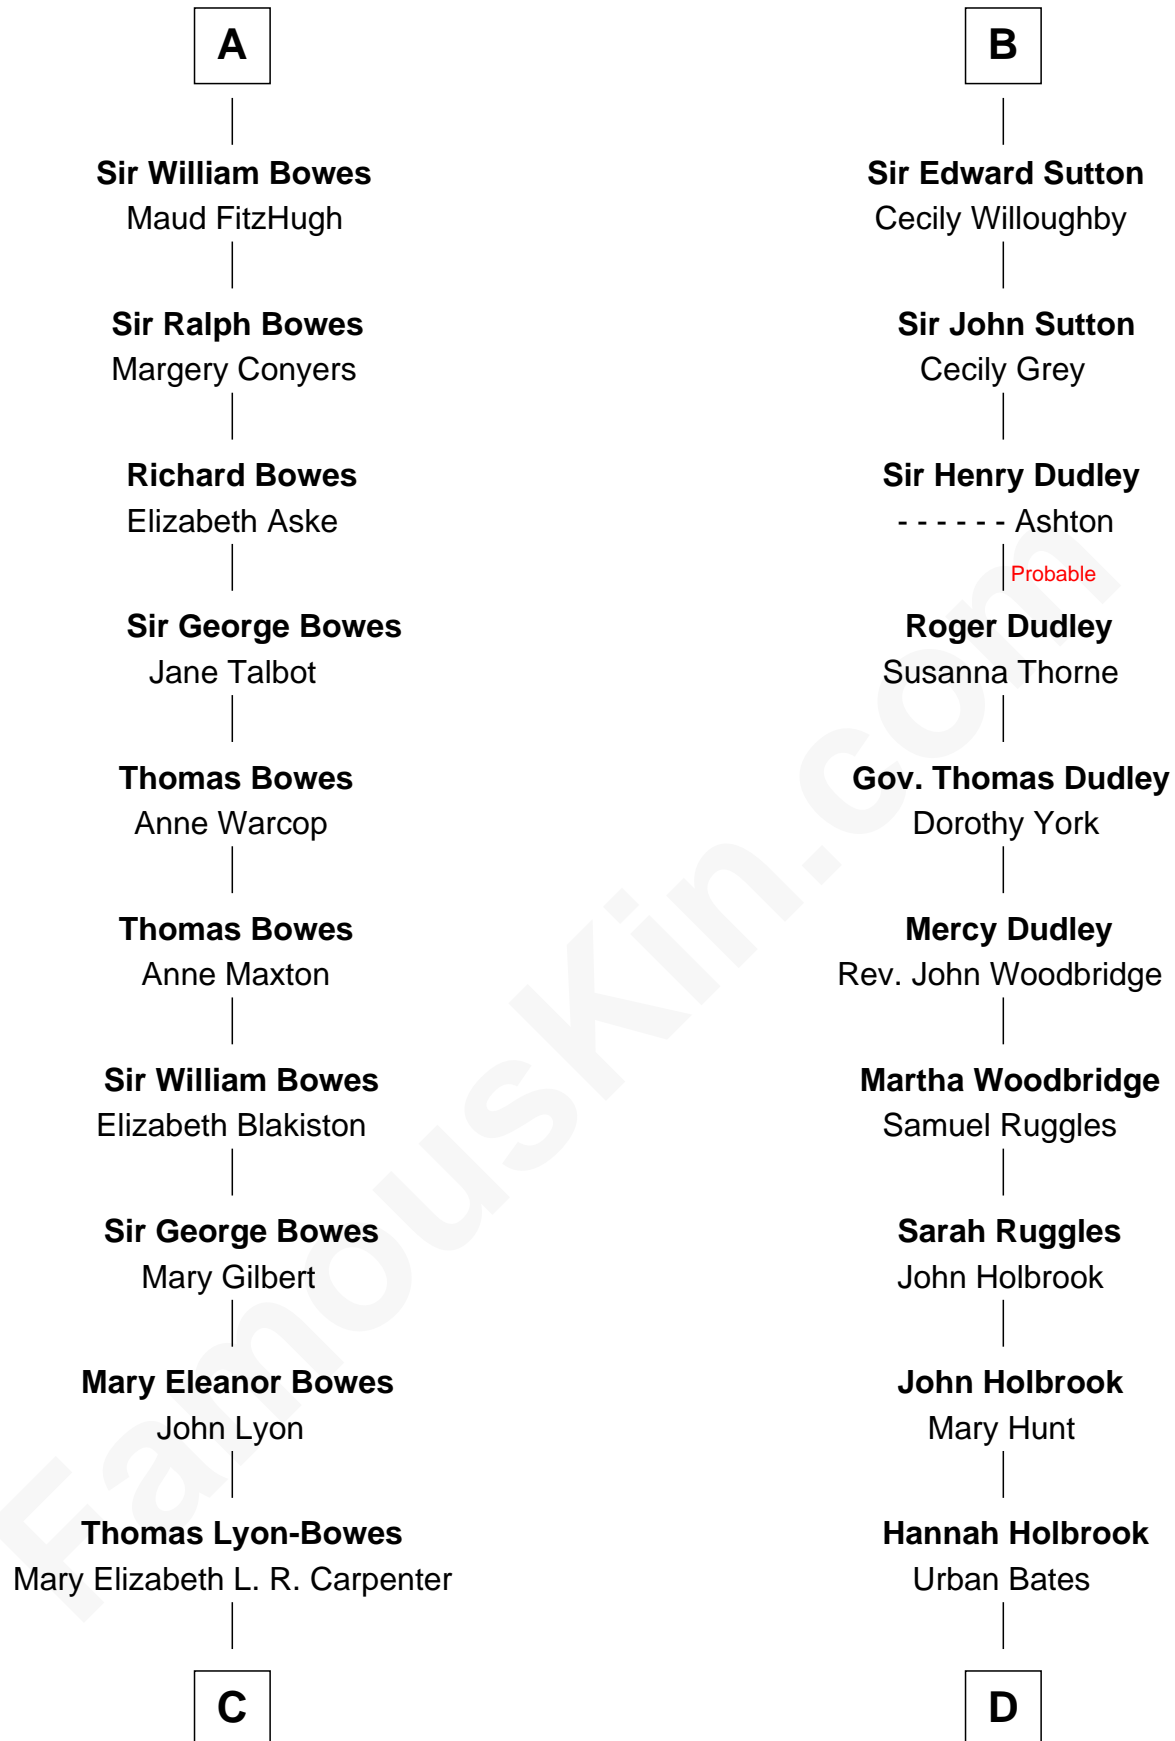

FamousKin.com Relationship Chart of

Queen Elizabeth II

Queen of the United Kingdom

19th cousin 2 times removed of

William Marsh Rice

Founder of Rice University

Sir Roger de Quincy
Helen of Galloway

C

Thomas George Lyon-Bowes

Charlotte Grimstead

Claude Bowes-Lyon

Frances Dora Smith

Claude George Bowes-Lyon

Cecilia Nina Cavendish-Bentinck

Elizabeth Bowes-Lyon

George VI, King of the United Kingdom