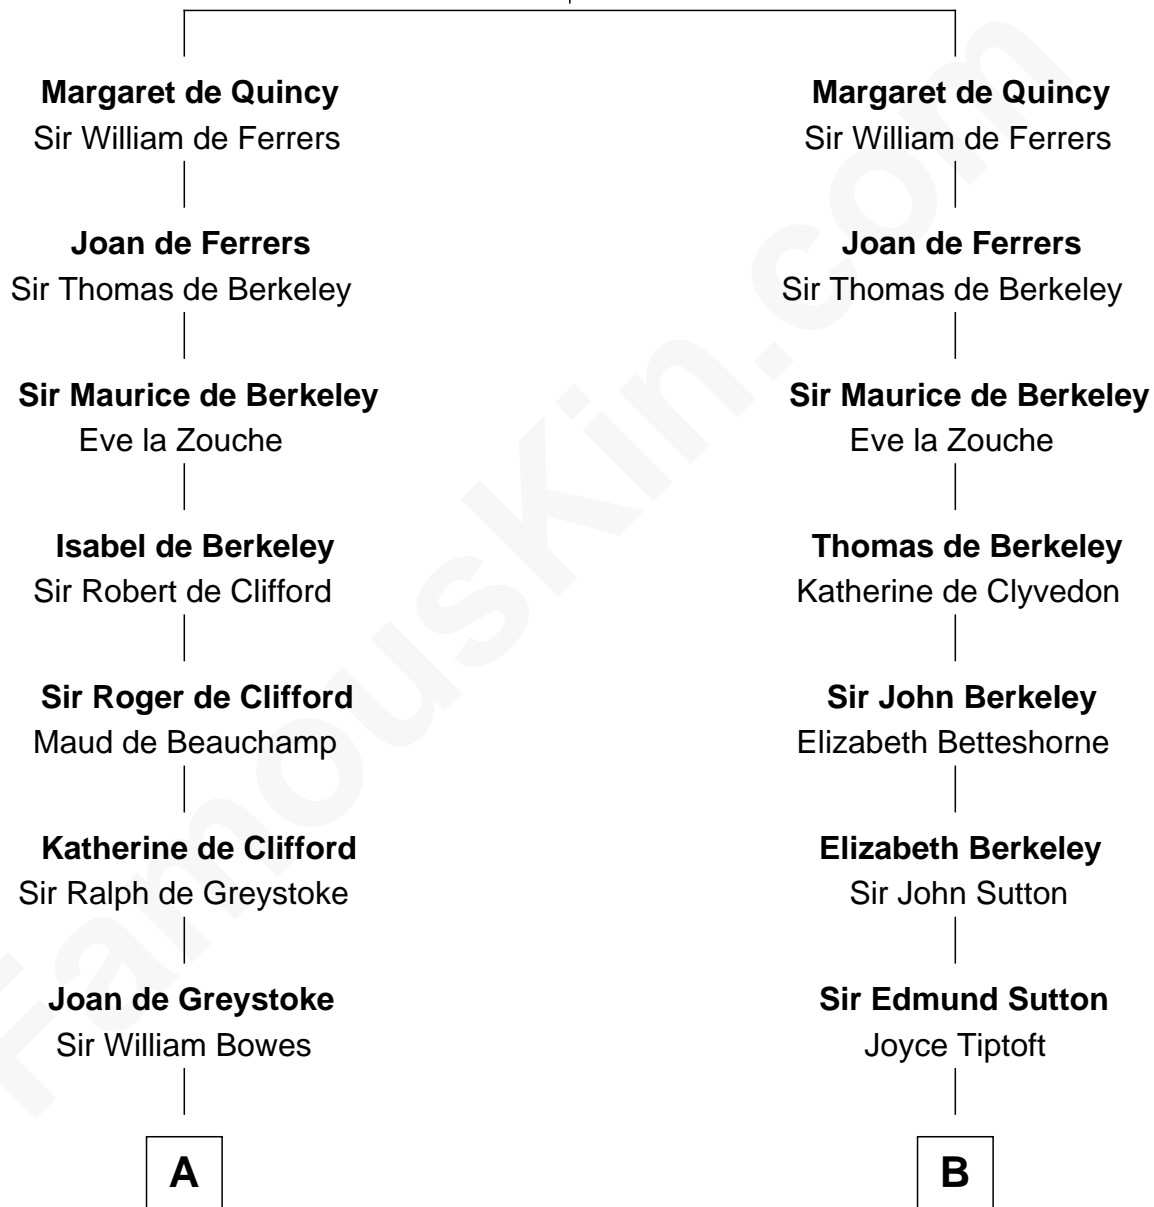

FamousKin.com Relationship Chart of

Queen Elizabeth II

Queen of the United Kingdom

19th cousin 2 times removed of

William Marsh Rice

Founder of Rice University

Sir Roger de Quincy
Helen of Galloway

C

Thomas George Lyon-Bowes

Charlotte Grimstead

Claude Bowes-Lyon

Frances Dora Smith

Claude George Bowes-Lyon

Cecilia Nina Cavendish-Bentinck

Elizabeth Bowes-Lyon

George VI, King of the United Kingdom

Queen Elizabeth II

Queen of the United Kingdom

D

Sarah Bates

David Rice

David Rice

Patty Hall

William Marsh Rice