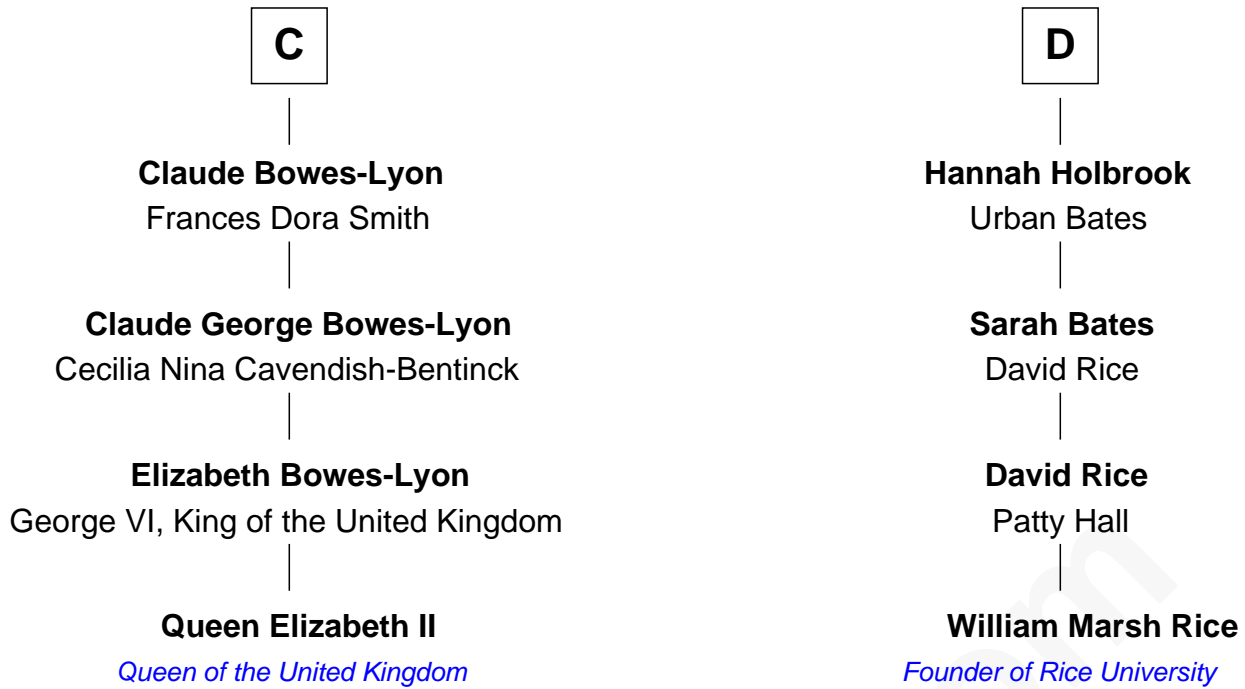

FamousKin.com Relationship Chart of

Queen Elizabeth II

Queen of the United Kingdom

20th cousin of

William Marsh Rice

Founder of Rice University

Sir William de Ros

Lucy FitzPiers

Sir William de Ros
Eustache Fitz Ralph

Ivetta de Ros
Sir Geoffrey le Scrope

Henry Scrope
Joan - - - - -

Joan Scrope
Henry Fitzhugh

Henry FitzHugh
Elizabeth Grey

Sir William FitzHugh
Margery Willoughby

Maud FitzHugh
Sir William Bowes

A

Sir Robert de Ros
Isabel de Aubeney

William de Ros
Maude de Vaux

Sir William de Ros
Margery de Badlesmere

Thomas de Ros
Beatrice de Stafford

Margaret de Ros
Sir Reynold Grey

Margaret Grey
Sir William Bonville

William Bonville
Elizabeth Harington

B

Elizabeth II photo by [Eric Draper](#)