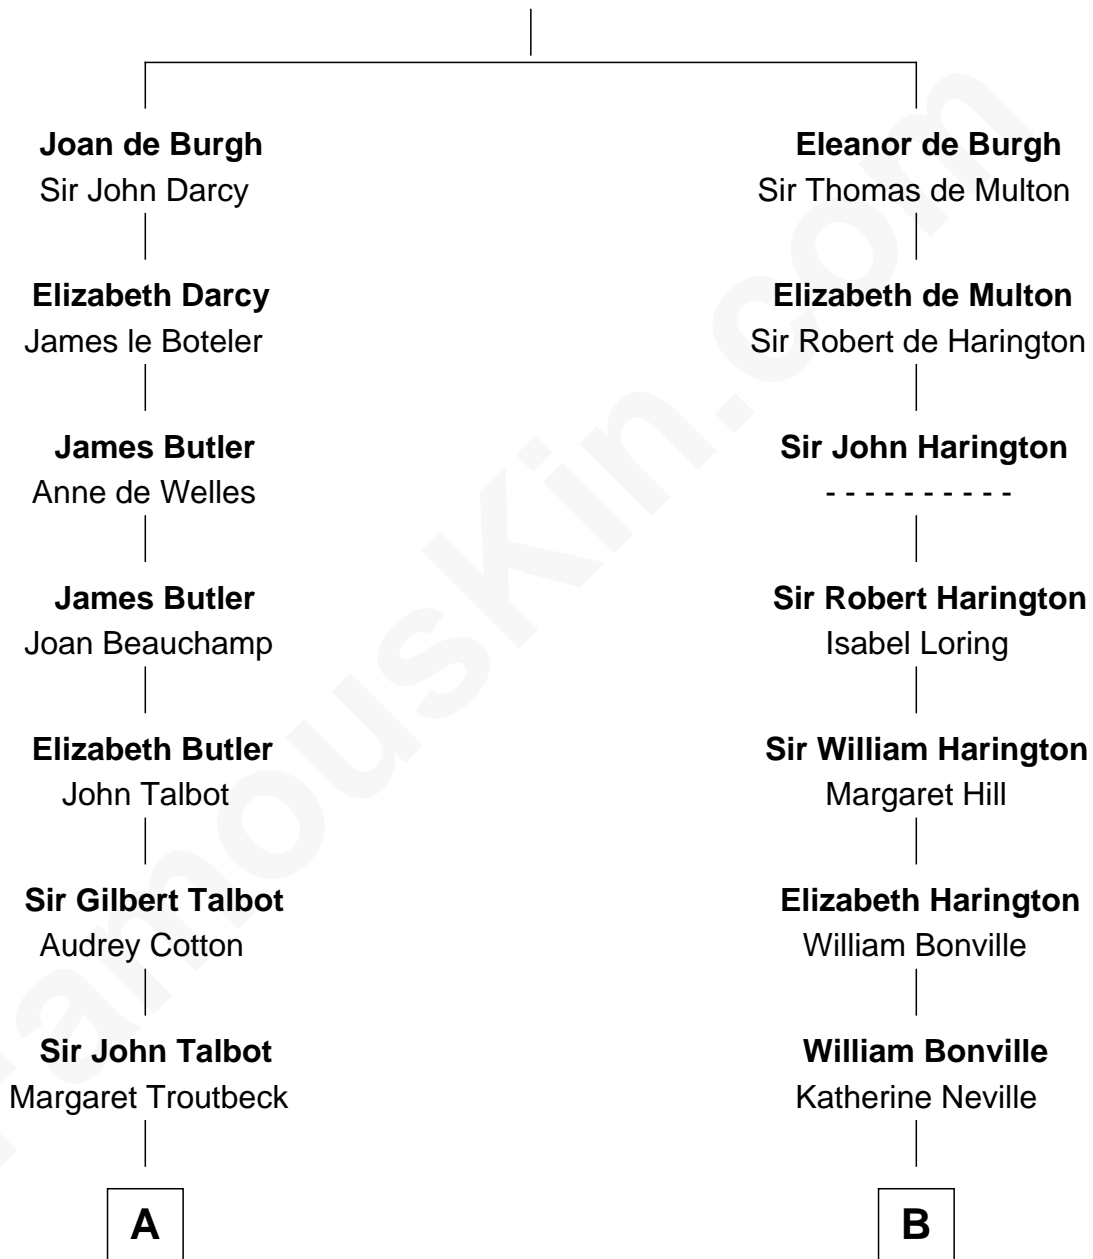

FamousKin.com Relationship Chart of

Queen Elizabeth II

Queen of the United Kingdom

19th cousin of

William Marsh Rice

Founder of Rice University

Sir Richard de Burgh

Margaret - - - - -

C

Claude George Bowes-Lyon
Cecilia Nina Cavendish-Bentinck

Elizabeth Bowes-Lyon
George VI, King of the United Kingdom

Queen Elizabeth II
Queen of the United Kingdom

D

Sarah Bates
David Rice

David Rice
Patty Hall

William Marsh Rice
Founder of Rice University

FamousKin.com