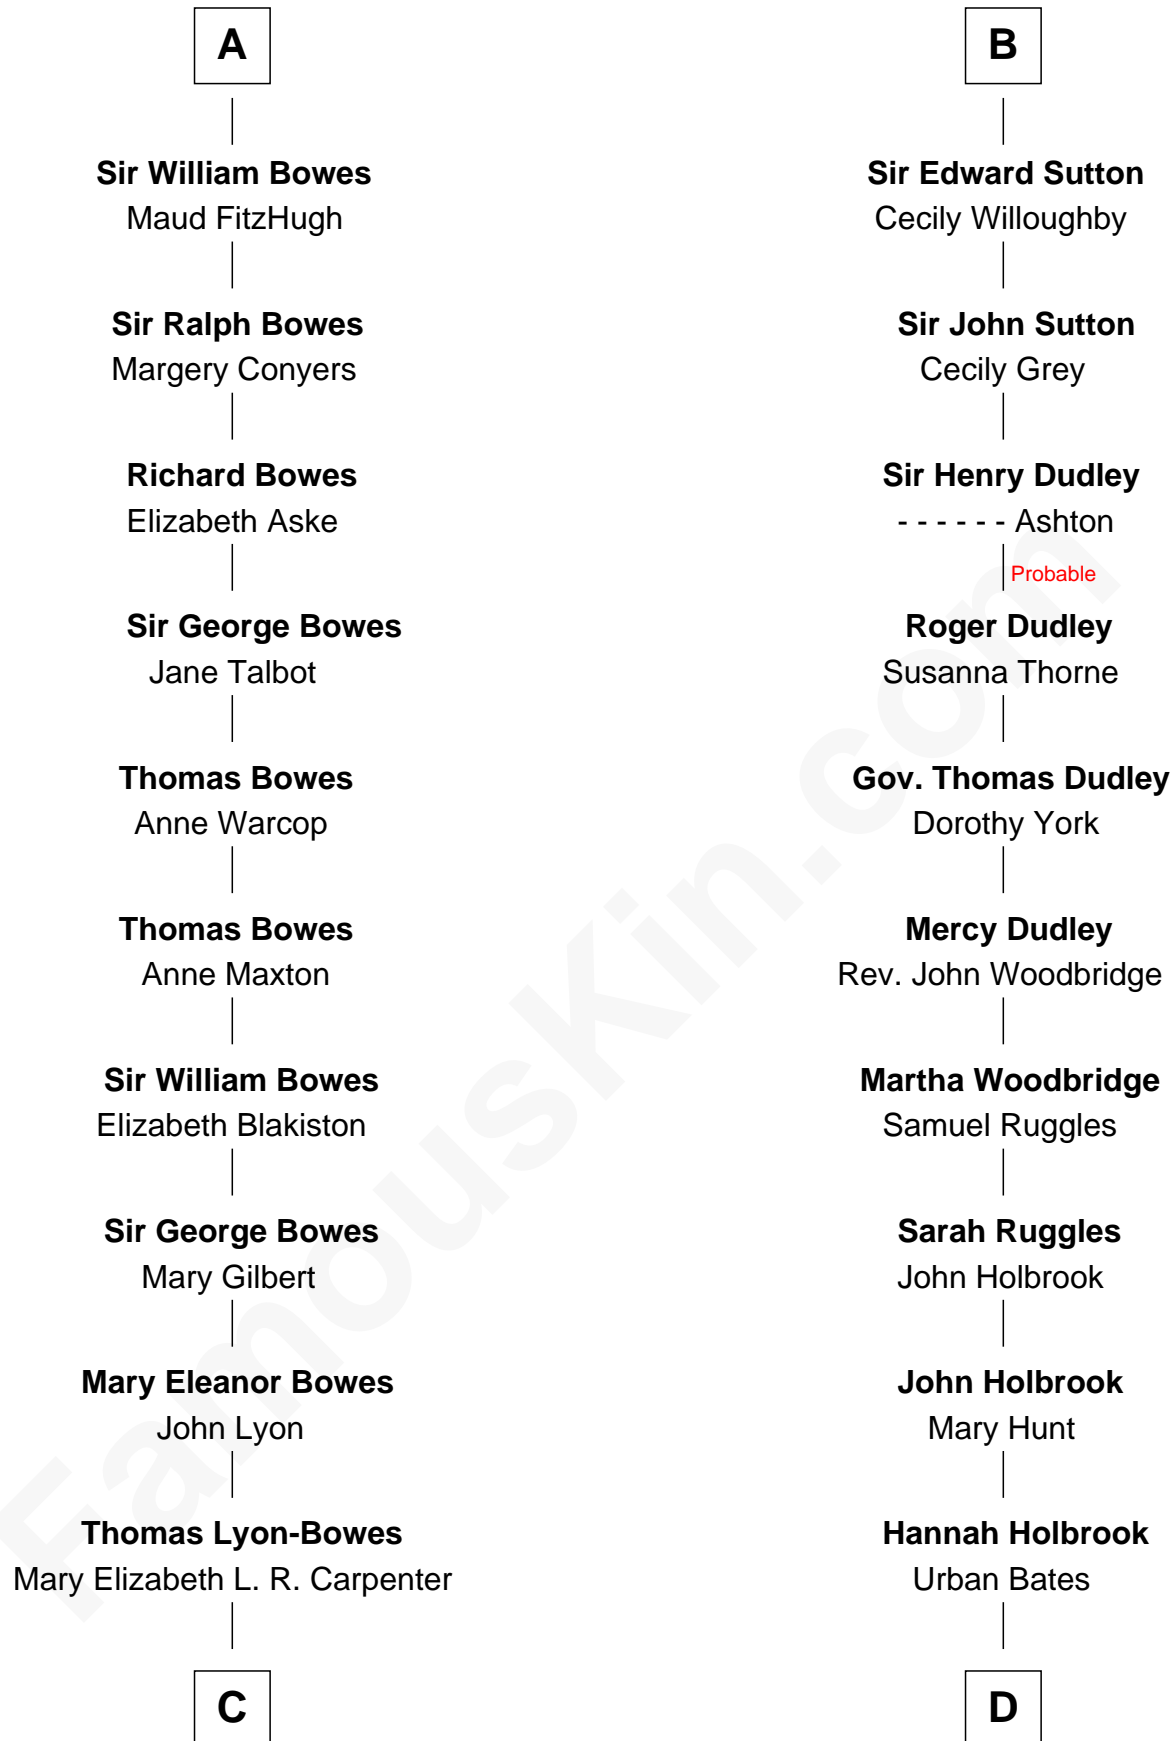

FamousKin.com Relationship Chart of

Queen Elizabeth II

Queen of the United Kingdom

19th cousin 2 times removed of

William Marsh Rice

Founder of Rice University

William de Cantilupe

C

Thomas George Lyon-Bowes

Charlotte Grimstead

Claude Bowes-Lyon

Frances Dora Smith

Claude George Bowes-Lyon

Cecilia Nina Cavendish-Bentinck

Elizabeth Bowes-Lyon

George VI, King of the United Kingdom