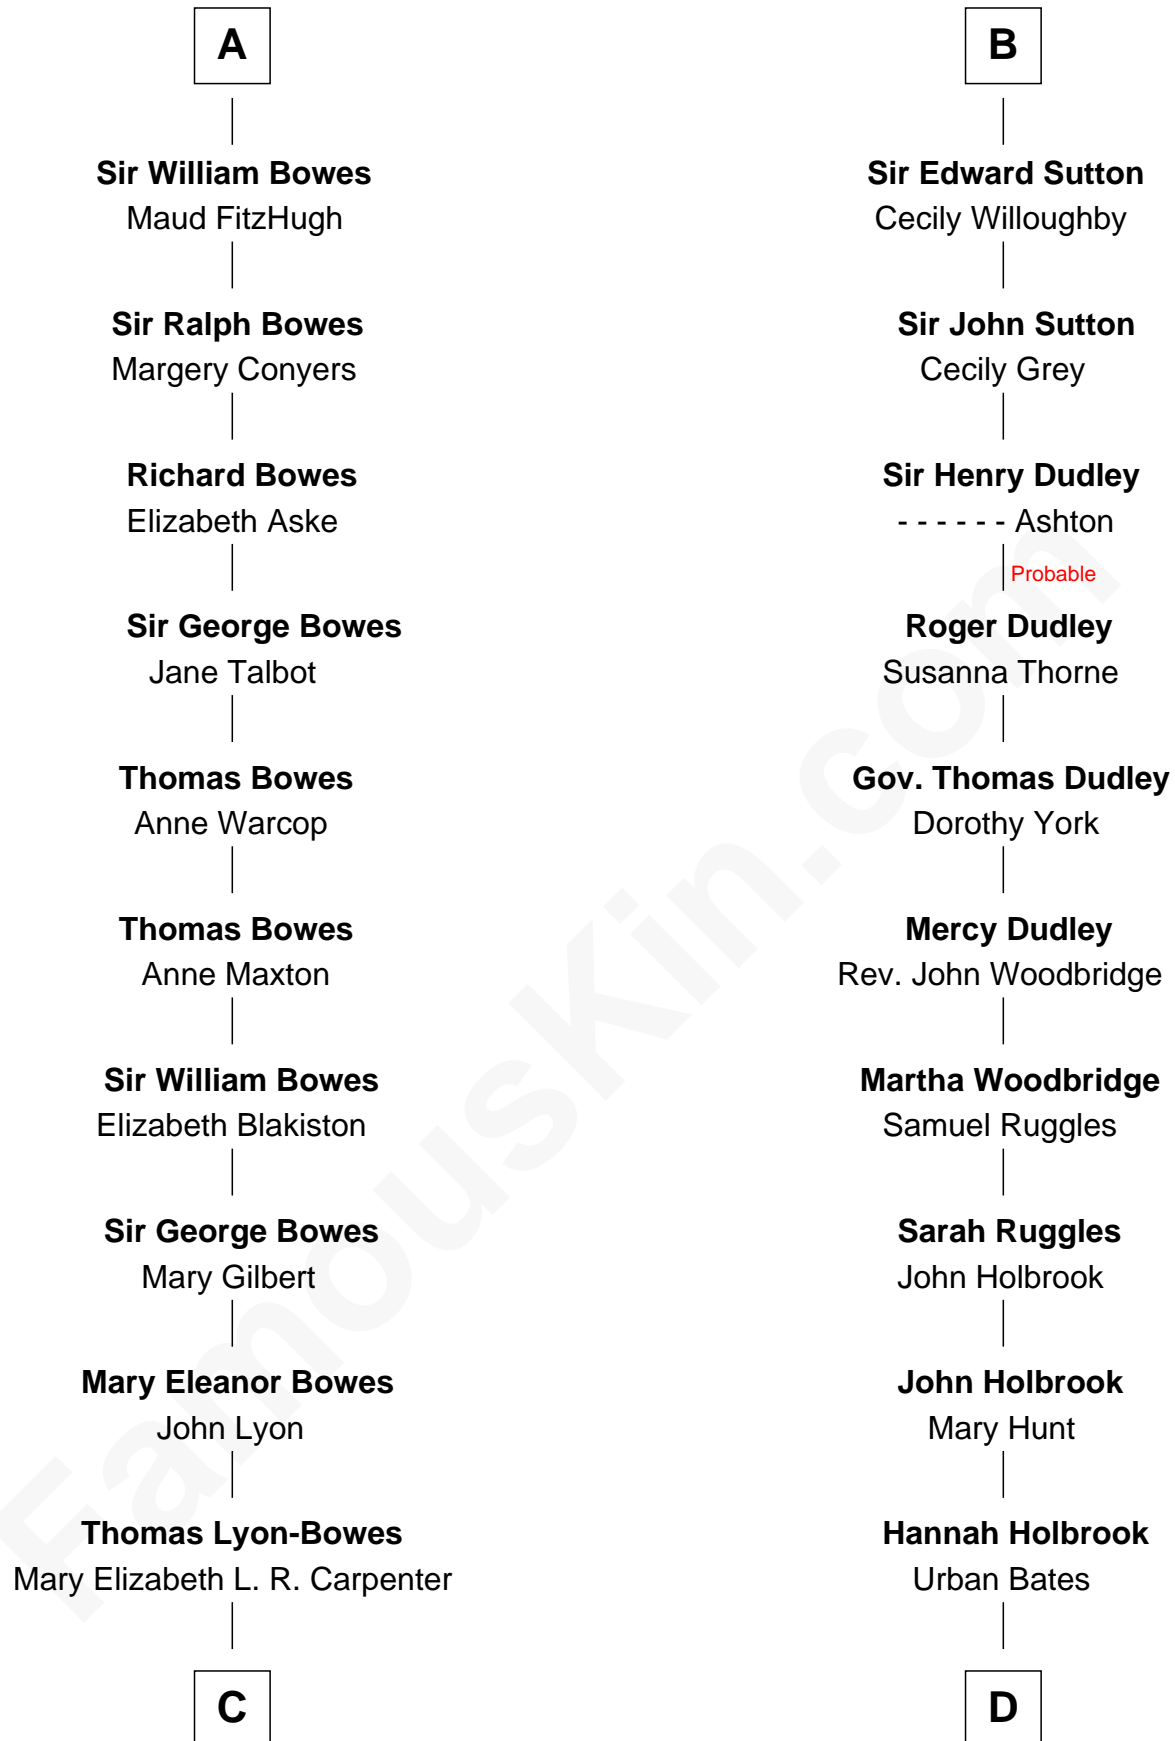

FamousKin.com Relationship Chart of

Queen Elizabeth II

Queen of the United Kingdom

19th cousin 2 times removed of

William Marsh Rice

Founder of Rice University

Sir William de Ferrers

Agnes of Chester

George VI, King of the United Kingdom

Queen Elizabeth II

Queen of the United Kingdom

D

Sarah Bates

David Rice

David Rice

Patty Hall