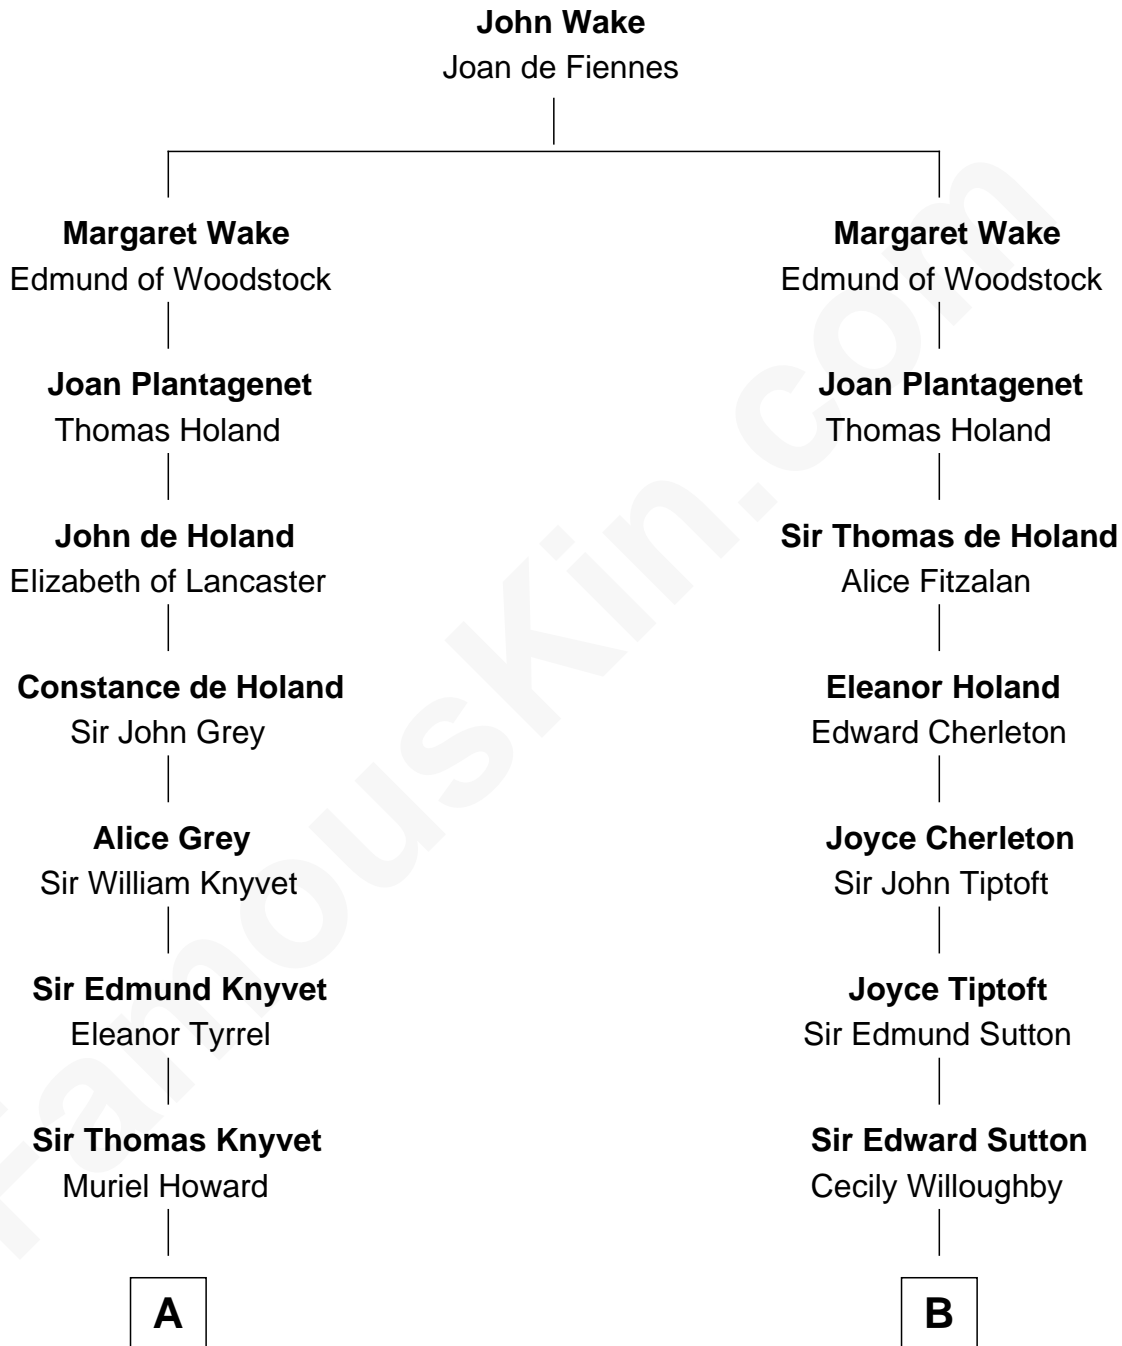

# FamousKin.com Relationship Chart of

**Queen Elizabeth II**

*Queen of the United Kingdom*

18th cousin 3 times removed of

**William Marsh Rice**

*Founder of Rice University*

**C**

**Charles Augustus Cavendish-Bentinck**

Anne Wellesley

**Rev. Charles William Cavendish-Bentinck**

Caroline Louisa Burnaby

**Cecilia Nina Cavendish-Bentinck**

Claude George Bowes-Lyon

**Elizabeth Bowes-Lyon**

George VI, King of the United Kingdom

**Queen Elizabeth II**

*Queen of the United Kingdom*

**D**

**David Rice**

Patty Hall

**William Marsh Rice**

*Founder of Rice University*

FamousKin.com