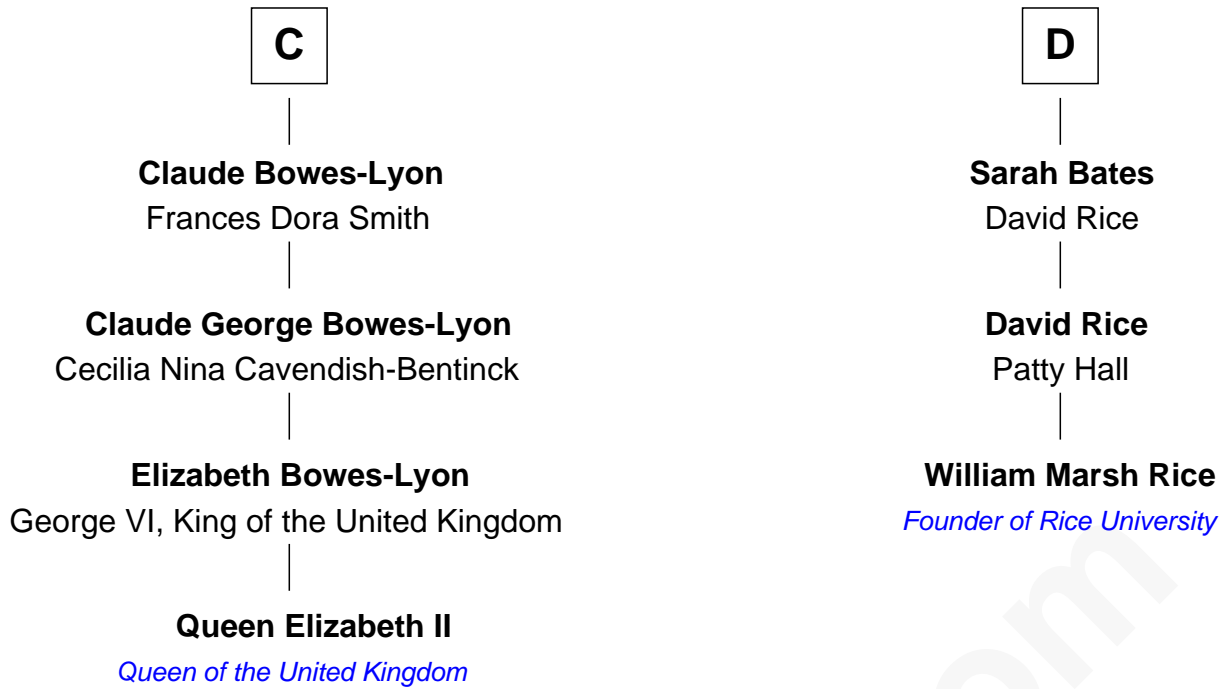

# FamousKin.com Relationship Chart of

**Queen Elizabeth II**

*Queen of the United Kingdom*

19th cousin 1 time removed of

**William Marsh Rice**

*Founder of Rice University*

**Henry de Audley**  
Bertrade de Mainwaring

**Joan de Greystoke**  
Sir William Bowes

**Sir William Bowes**  
Maud FitzHugh

**A**

**Sir James de Audley**  
Ela Longespee

**Sir Hugh I de Audley**  
Iseult de Mortimer

**Alice de Audley**  
Sir Ralph de Neville

**Sir John de Neville**  
Maude de Percy

**Sir Ralph Neville**  
Joan Beaufort

**Katherine Neville**  
Sir Thomas Strangeways

**Joan Strangeways**  
Sir William Willoughby

**B**

Elizabeth II photo by [Eric Draper](#)