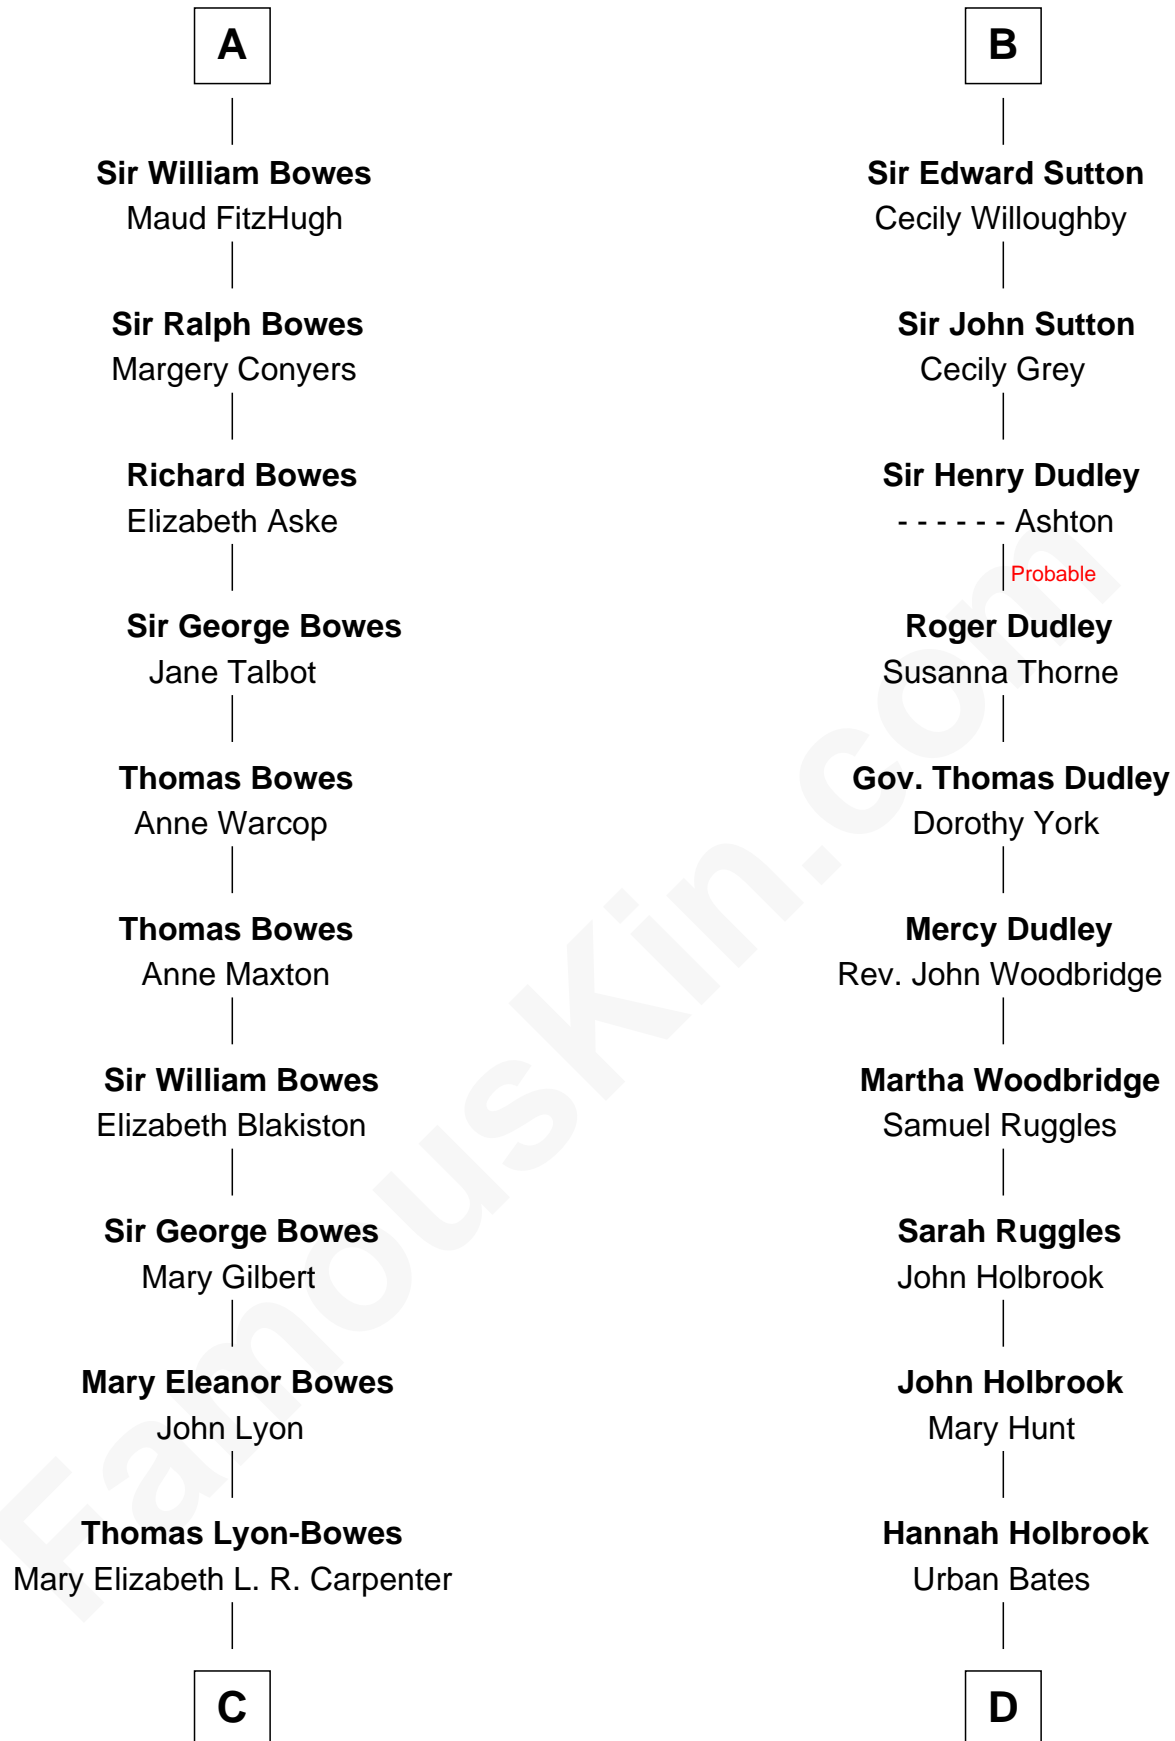

# FamousKin.com Relationship Chart of

**Queen Elizabeth II**

*Queen of the United Kingdom*

19th cousin 2 times removed of

**William Marsh Rice**

*Founder of Rice University*

**Alan la Zouche**

Alice de Belmeis

Margaret - - - - -

**Eudo la Zouche**

Milicent de Cantilupe

**Eve la Zouche**

Sir Maurice de Berkeley

**Thomas de Berkeley**

Katherine de Clyvedon

**Sir John Berkeley**

Elizabeth Betteshorne

**Elizabeth Berkeley**

Sir John Sutton

**Sir Edmund Sutton**

Joyce Tiptoft

**B**

**C**

**Thomas George Lyon-Bowes**

Charlotte Grimstead

**Claude Bowes-Lyon**

Frances Dora Smith

**Claude George Bowes-Lyon**

Cecilia Nina Cavendish-Bentinck

**Elizabeth Bowes-Lyon**

George VI, King of the United Kingdom

**Queen Elizabeth II**