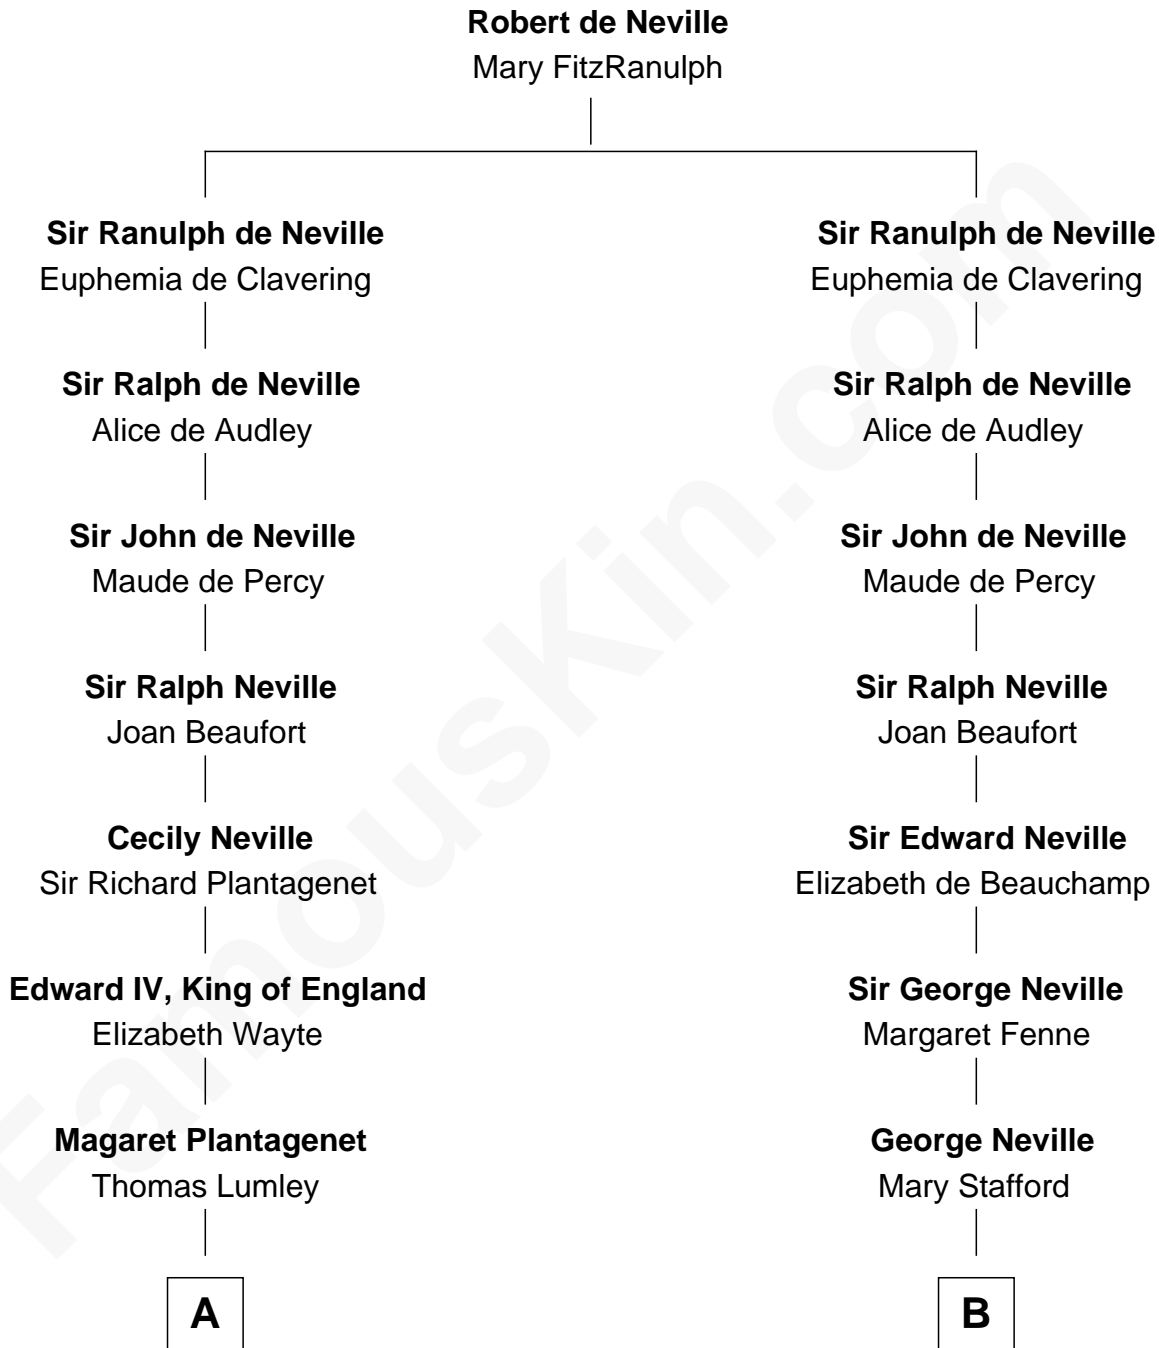

FamousKin.com

Relationship Chart of

Queen Elizabeth II

Queen of the United Kingdom

19th cousin 2 times removed of

Harry F. Byrd

50th Governor of Virginia

C

Thomas George Lyon-Bowes

Charlotte Grimstead

Claude Bowes-Lyon

Frances Dora Smith

Claude George Bowes-Lyon

Cecilia Nina Cavendish-Bentinck

Elizabeth Bowes-Lyon

George VI, King of the United Kingdom