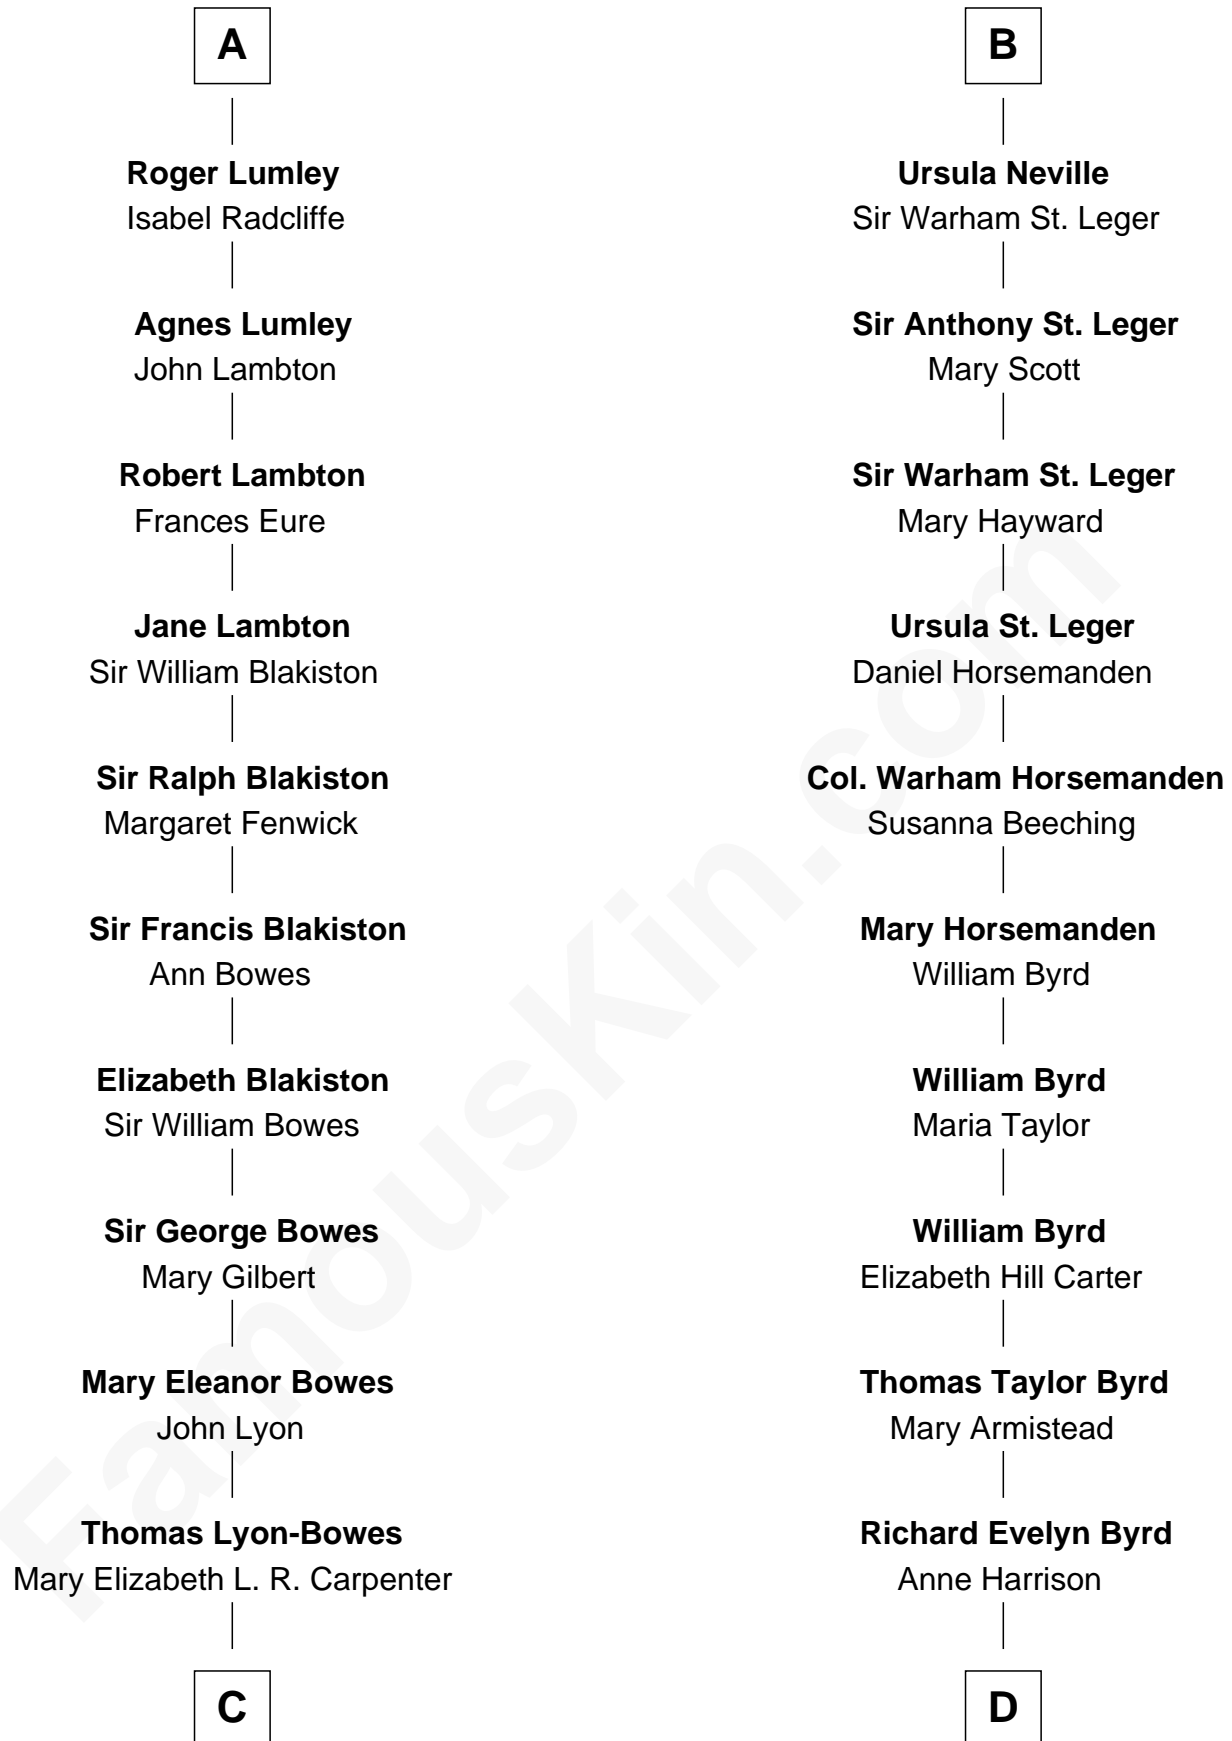

FamousKin.com

Relationship Chart of

Queen Elizabeth II

Queen of the United Kingdom

19th cousin 2 times removed of

Harry F. Byrd

50th Governor of Virginia

C

Thomas George Lyon-Bowes

Charlotte Grimstead

Claude Bowes-Lyon

Frances Dora Smith

Claude George Bowes-Lyon

Cecilia Nina Cavendish-Bentinck

Elizabeth Bowes-Lyon

George VI, King of the United Kingdom