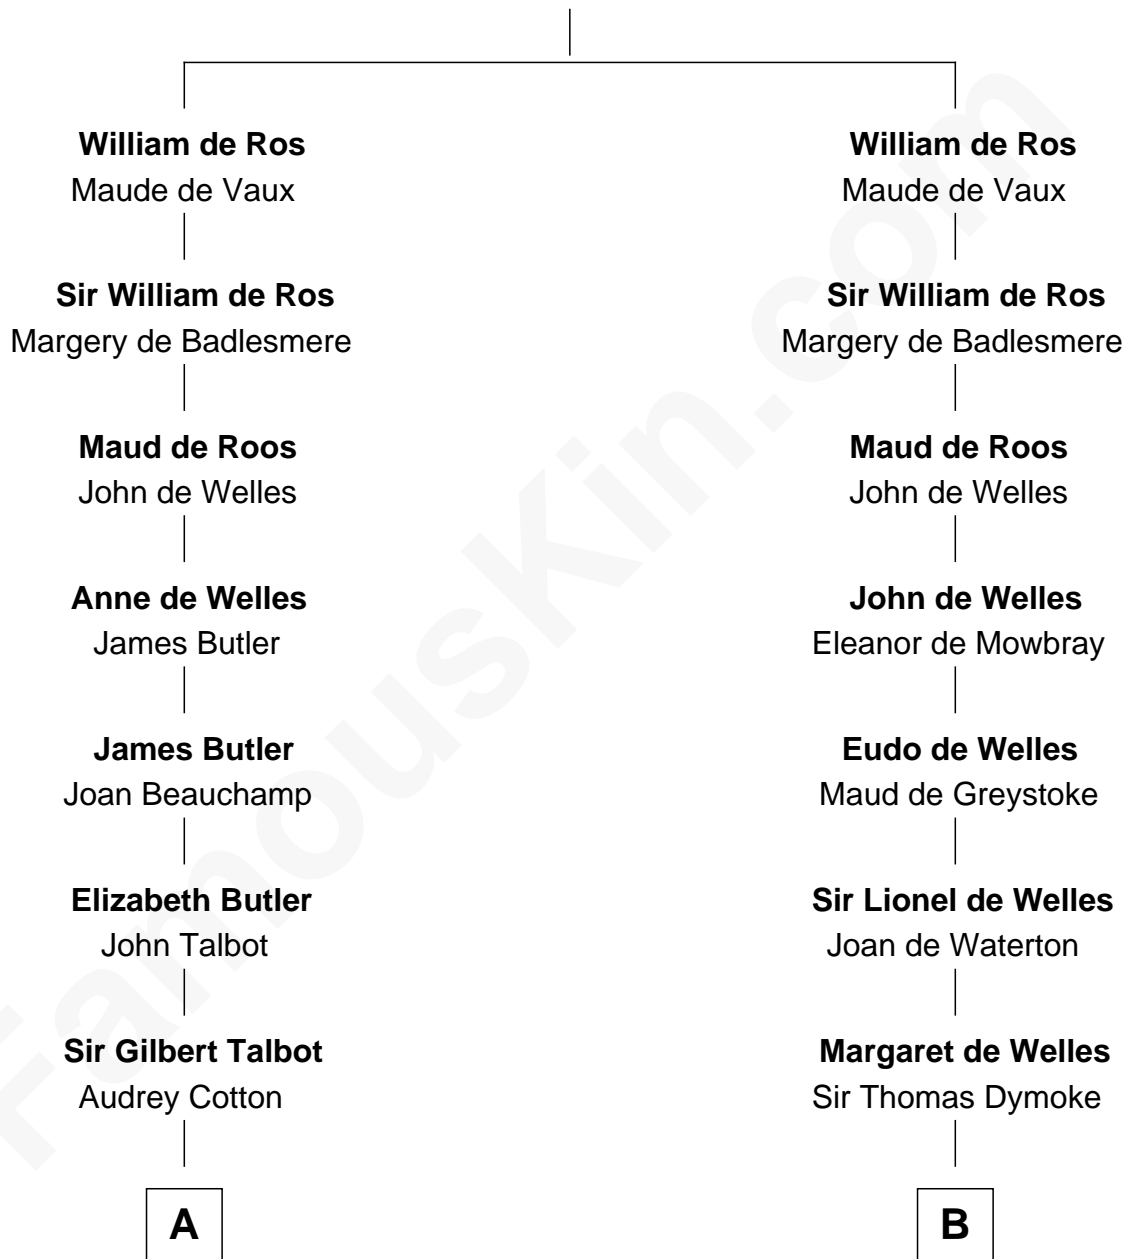

FamousKin.com Relationship Chart of

Queen Elizabeth II

Queen of the United Kingdom

16th cousin 4 times removed of

Meriwether Lewis

Lewis and Clark Expedition

Sir Robert de Ros

Isabel de Aubeney

C

—
Claude Bowes-Lyon

Frances Dora Smith

—
Claude George Bowes-Lyon

Cecilia Nina Cavendish-Bentinck

—
Elizabeth Bowes-Lyon

George VI, King of the United Kingdom

—
Queen Elizabeth II

Queen of the United Kingdom

FamousKin.com