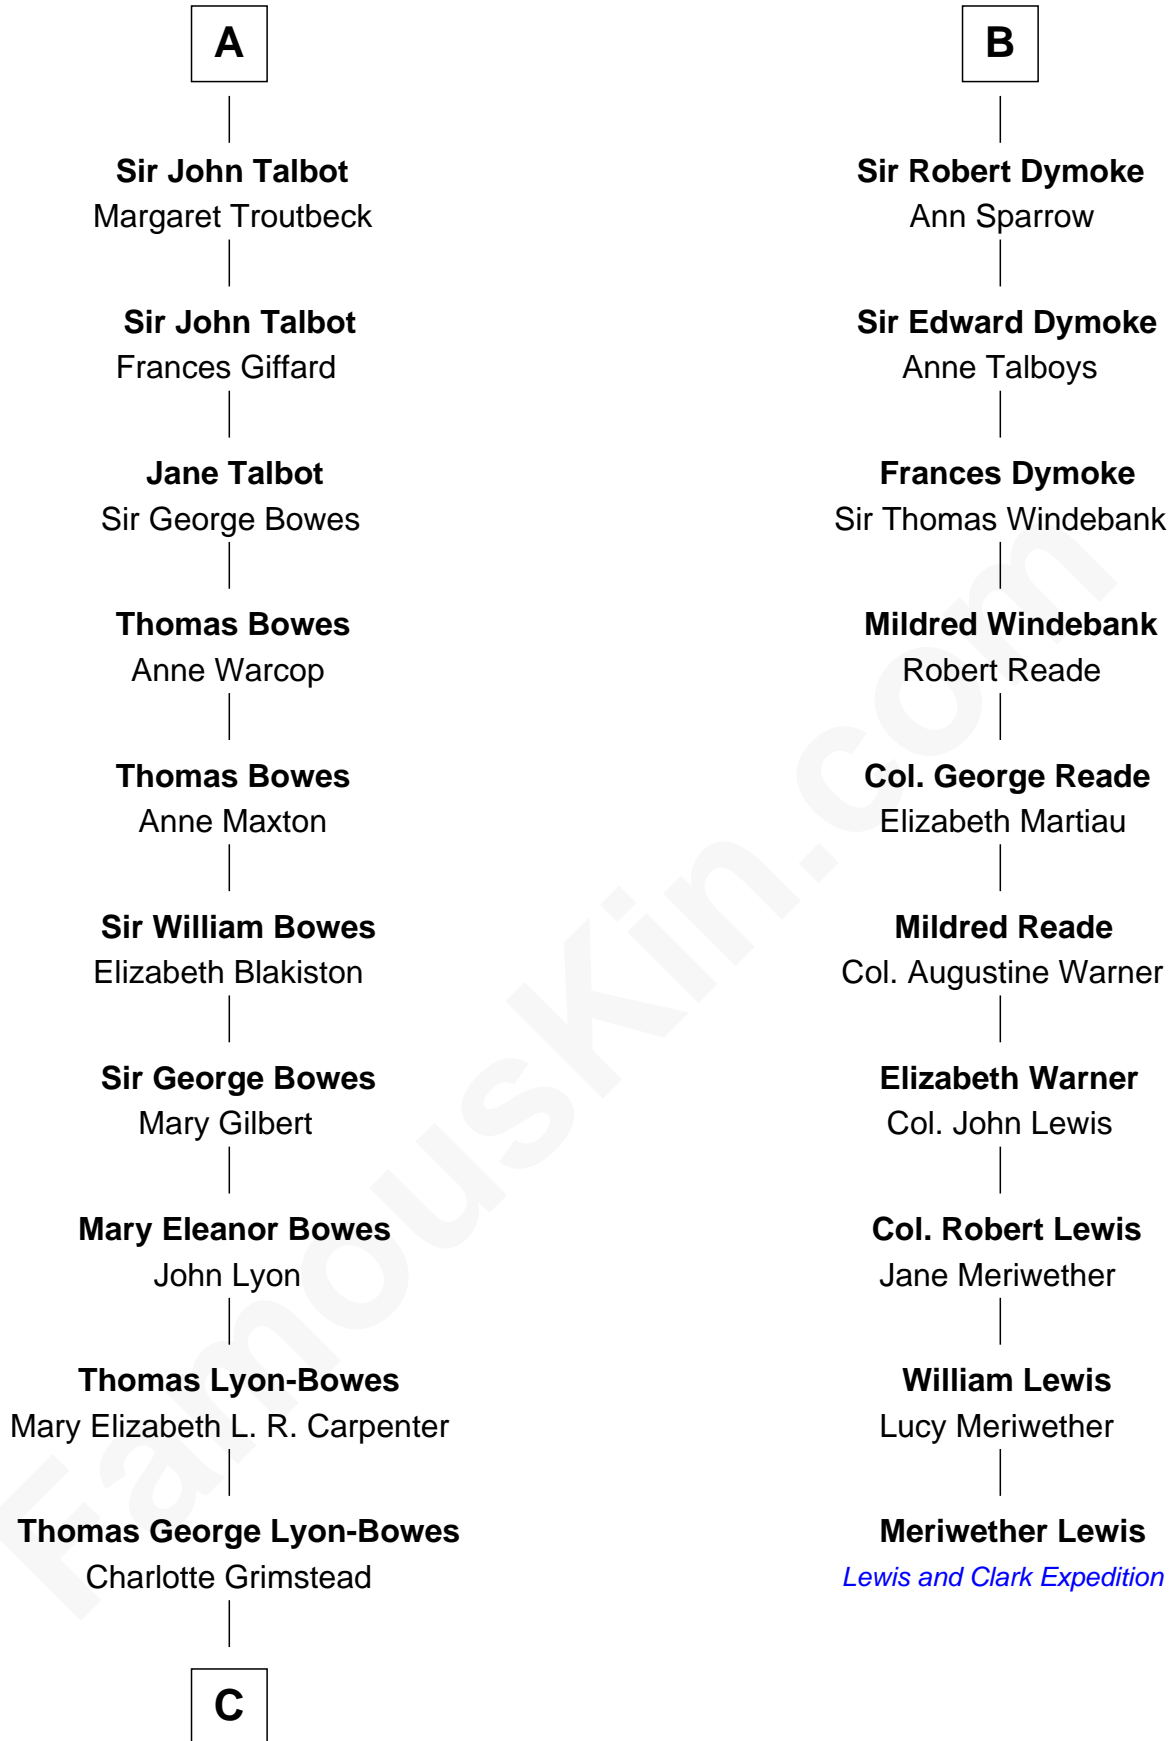

FamousKin.com Relationship Chart of

Queen Elizabeth II

Queen of the United Kingdom

16th cousin 4 times removed of

Meriwether Lewis

Lewis and Clark Expedition

John de Vaux

C

—
Claude Bowes-Lyon

Frances Dora Smith

—
Claude George Bowes-Lyon

Cecilia Nina Cavendish-Bentinck

—
Elizabeth Bowes-Lyon

George VI, King of the United Kingdom

—
Queen Elizabeth II

Queen of the United Kingdom