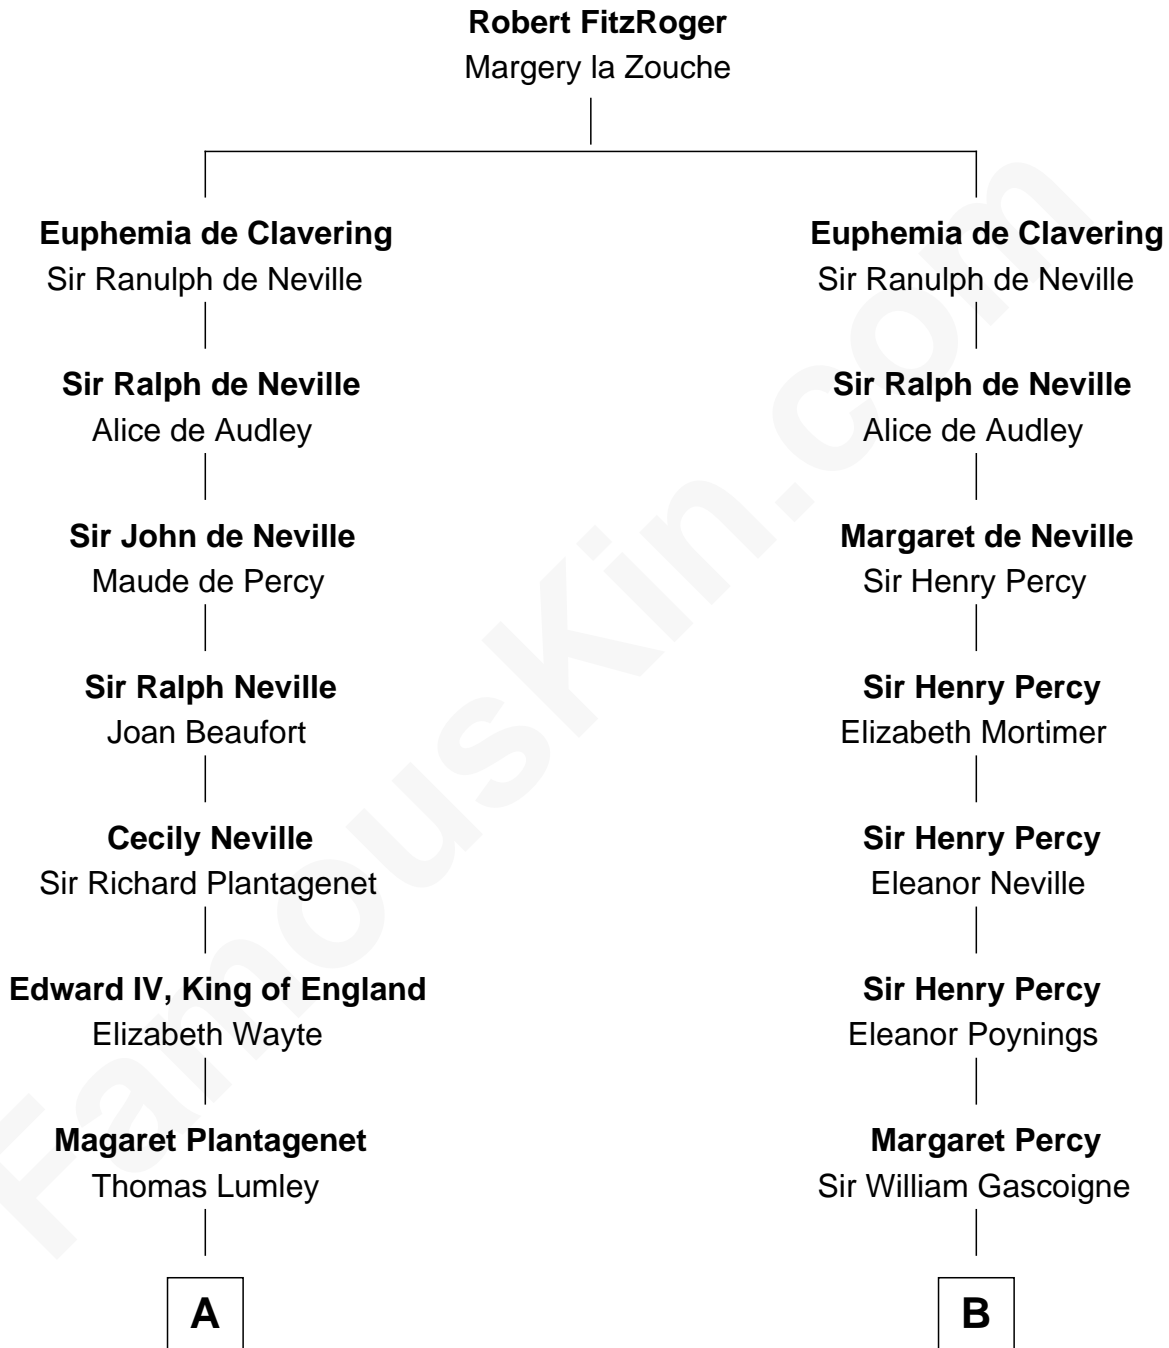

FamousKin.com

Relationship Chart of

Queen Elizabeth II

Queen of the United Kingdom

16th cousin 5 times removed of

Meriwether Lewis

Lewis and Clark Expedition

C

Thomas George Lyon-Bowes

Charlotte Grimstead

Claude Bowes-Lyon

Frances Dora Smith

Claude George Bowes-Lyon

Cecilia Nina Cavendish-Bentinck

Elizabeth Bowes-Lyon

George VI, King of the United Kingdom

Queen Elizabeth II

Queen of the United Kingdom

FamousKin.com