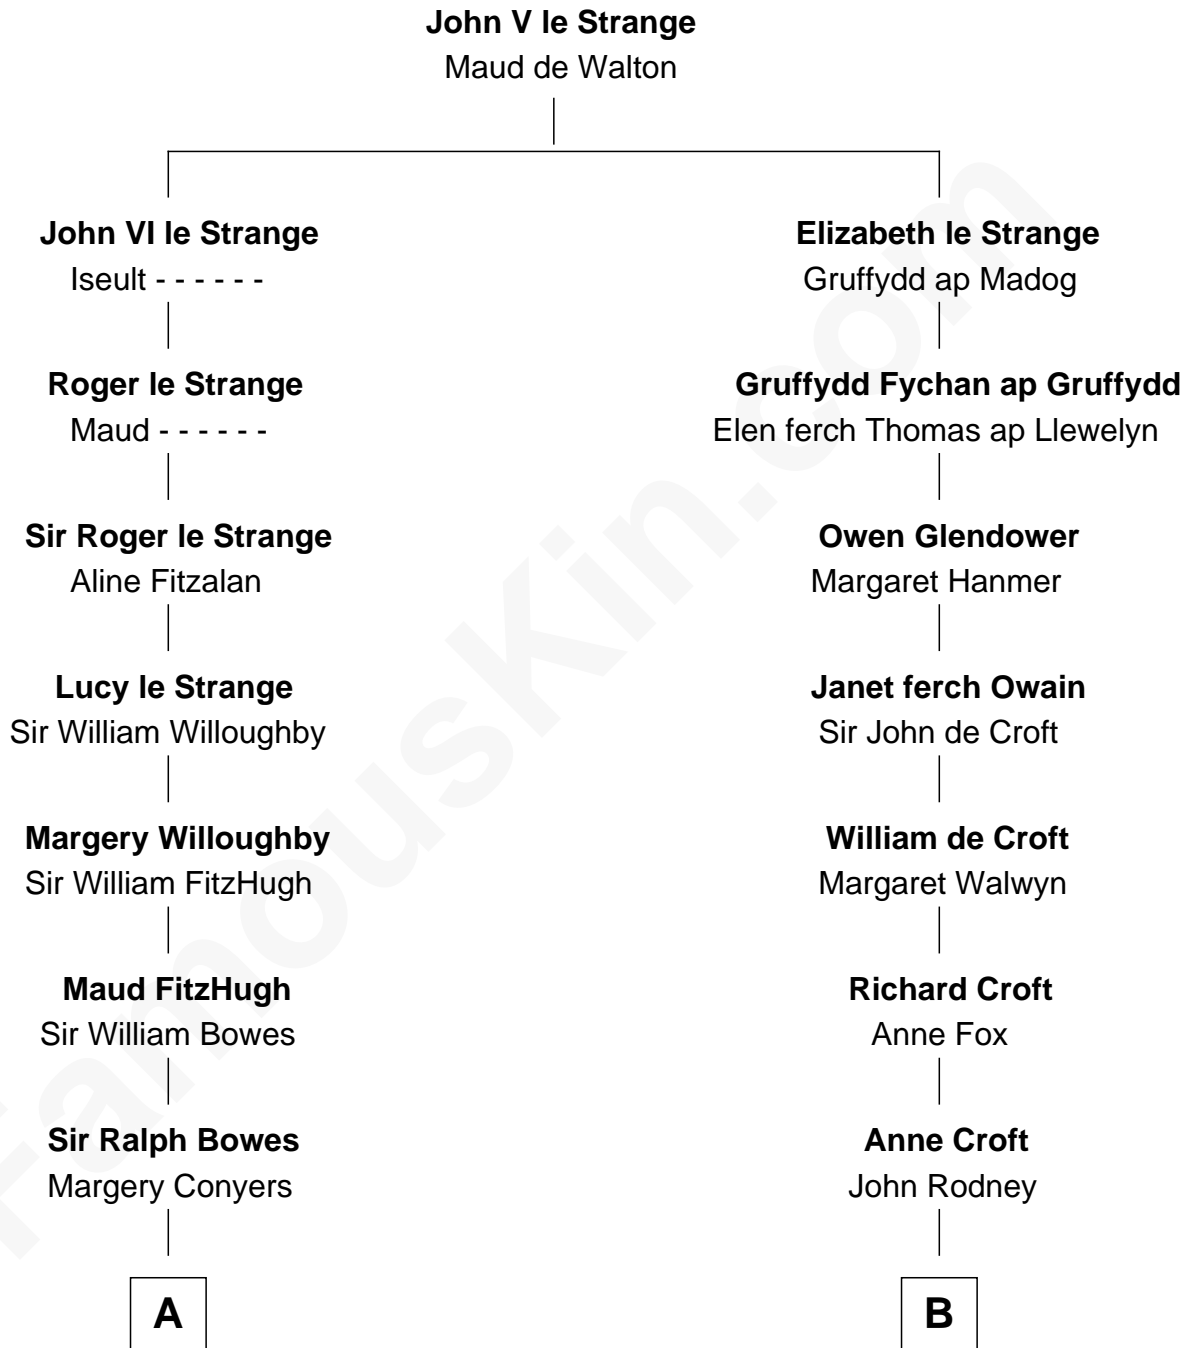

FamousKin.com

Relationship Chart of

Queen Elizabeth II

Queen of the United Kingdom

17th cousin 2 times removed of

Lytton Strachey

Author and Co-Founder of Bloomsbury Group

C

Claude George Bowes-Lyon
Cecilia Nina Cavendish-Bentinck

Elizabeth Bowes-Lyon
George VI, King of the United Kingdom

Queen Elizabeth II
Queen of the United Kingdom

FamousKin.com