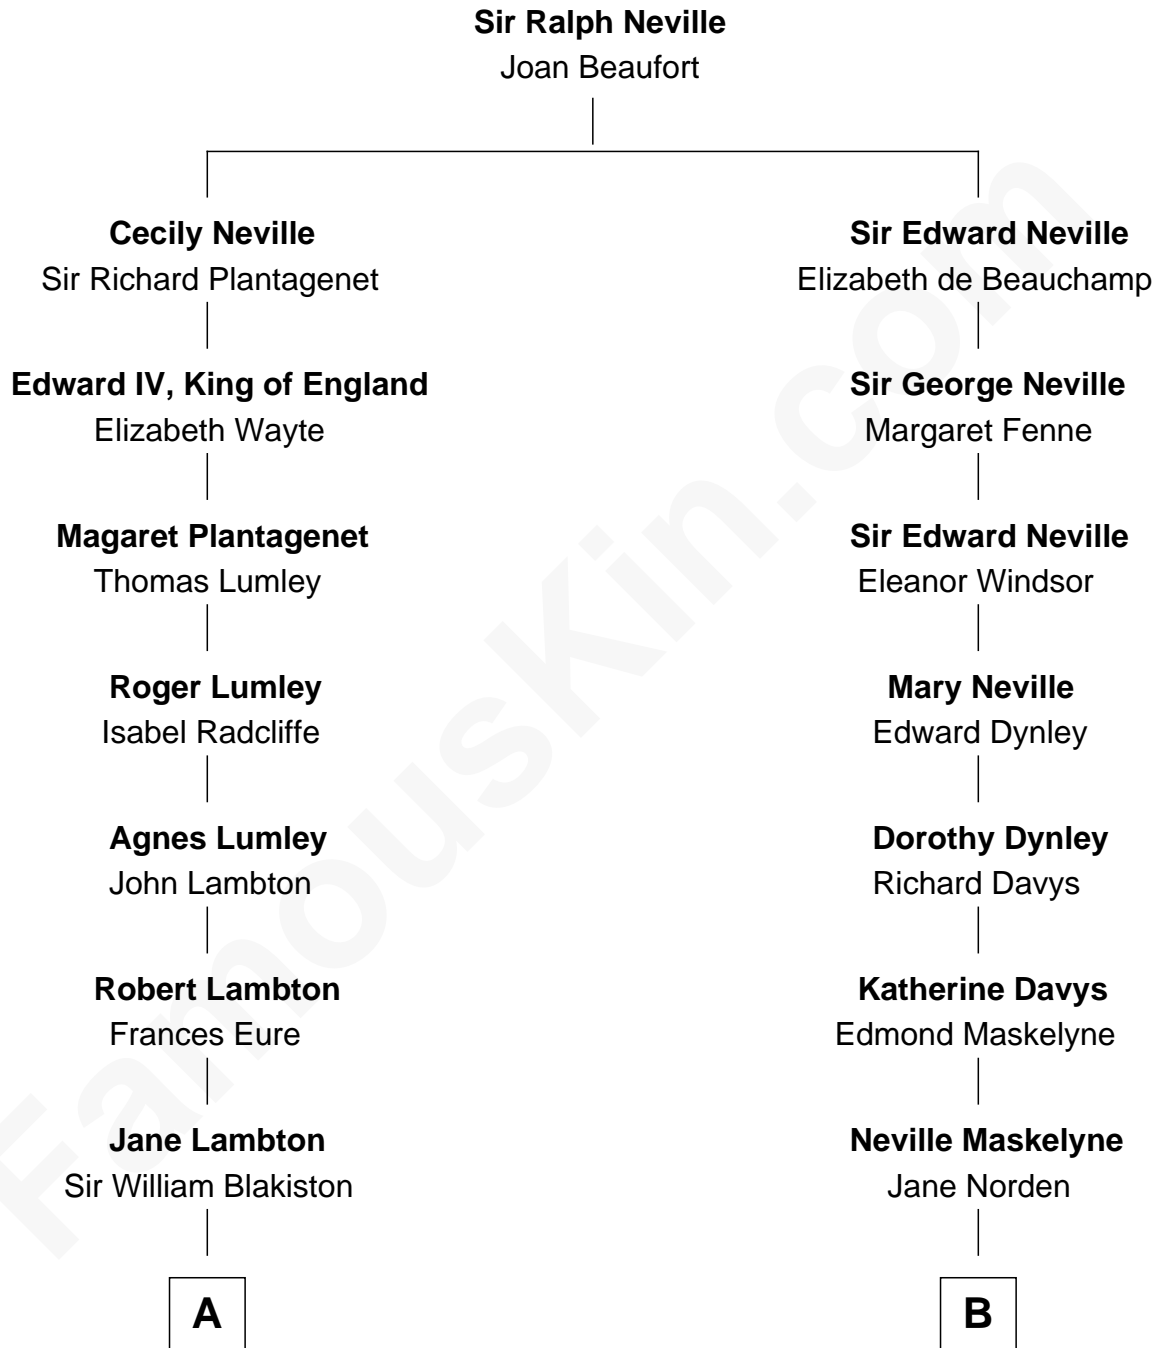

FamousKin.com

Relationship Chart of

Queen Elizabeth II

Queen of the United Kingdom

13th cousin 4 times removed of

Lytton Strachey

Author and Co-Founder of Bloomsbury Group

A

Sir Ralph Blakiston

Margaret Fenwick

Sir Francis Blakiston

Ann Bowes

Elizabeth Blakiston

Sir William Bowes

Sir George Bowes

Mary Gilbert