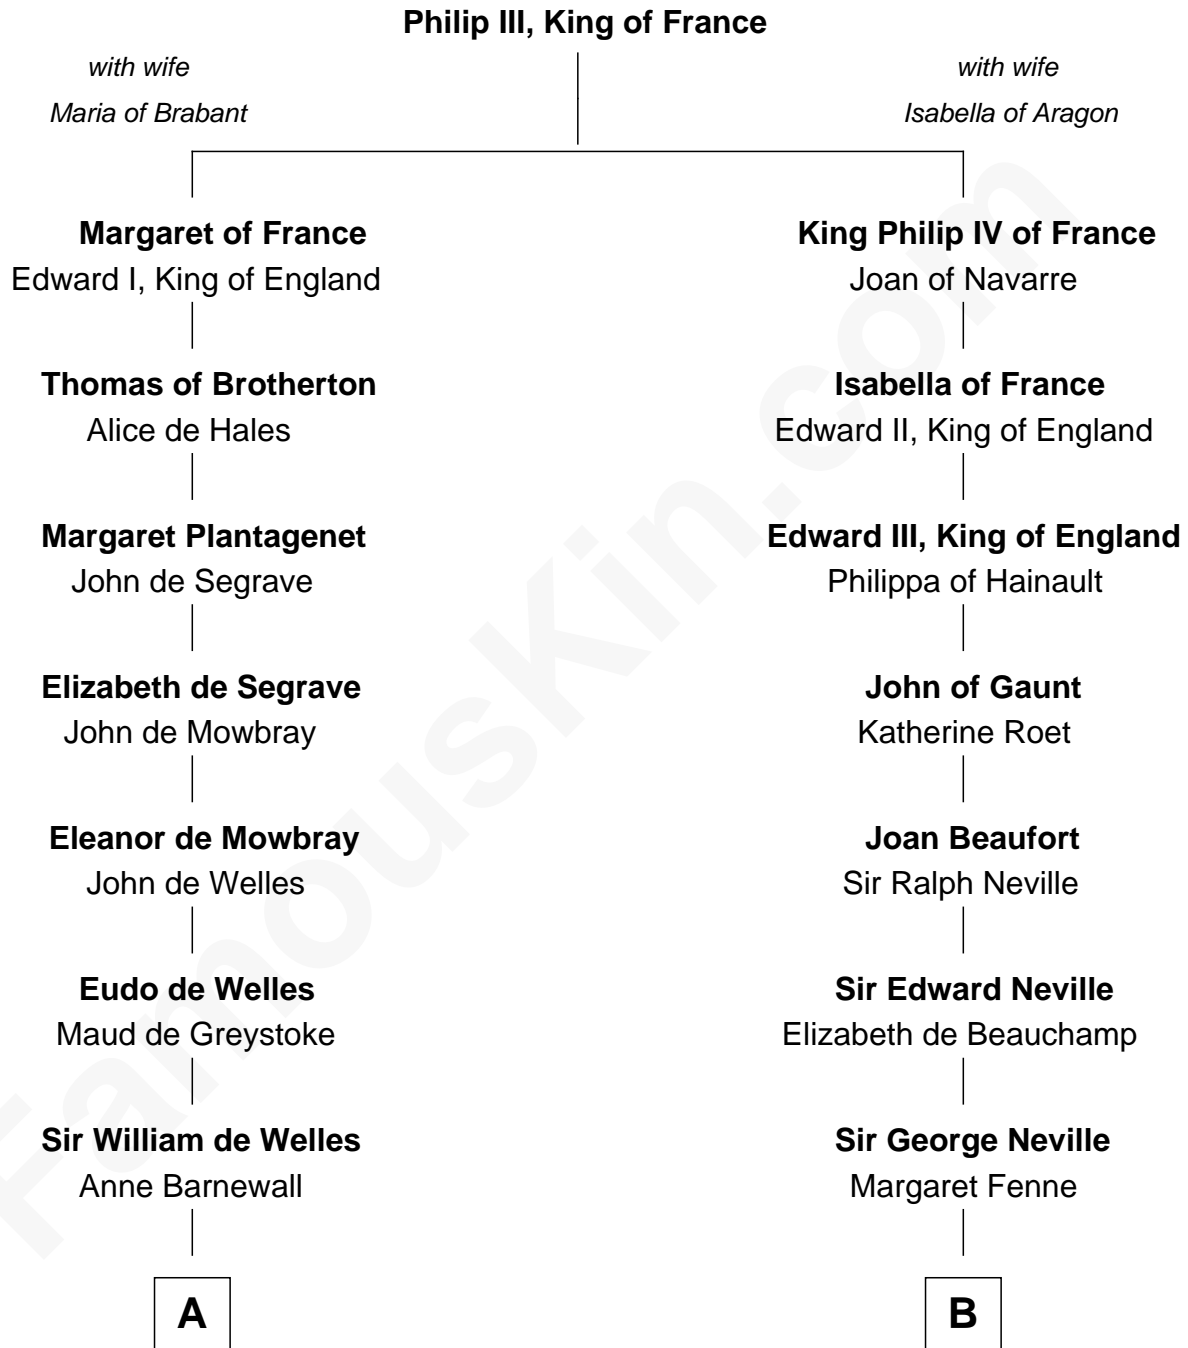

FamousKin.com

Relationship Chart of

Queen Elizabeth II

Queen of the United Kingdom

18th cousin 3 times removed of

Lytton Strachey

Author and Co-Founder of Bloomsbury Group

C

Anne Wellesley

Charles Augustus Cavendish-Bentinck

Rev. Charles William Cavendish-Bentinck

Caroline Louisa Burnaby

Cecilia Nina Cavendish-Bentinck

Claude George Bowes-Lyon

Elizabeth Bowes-Lyon

George VI, King of the United Kingdom