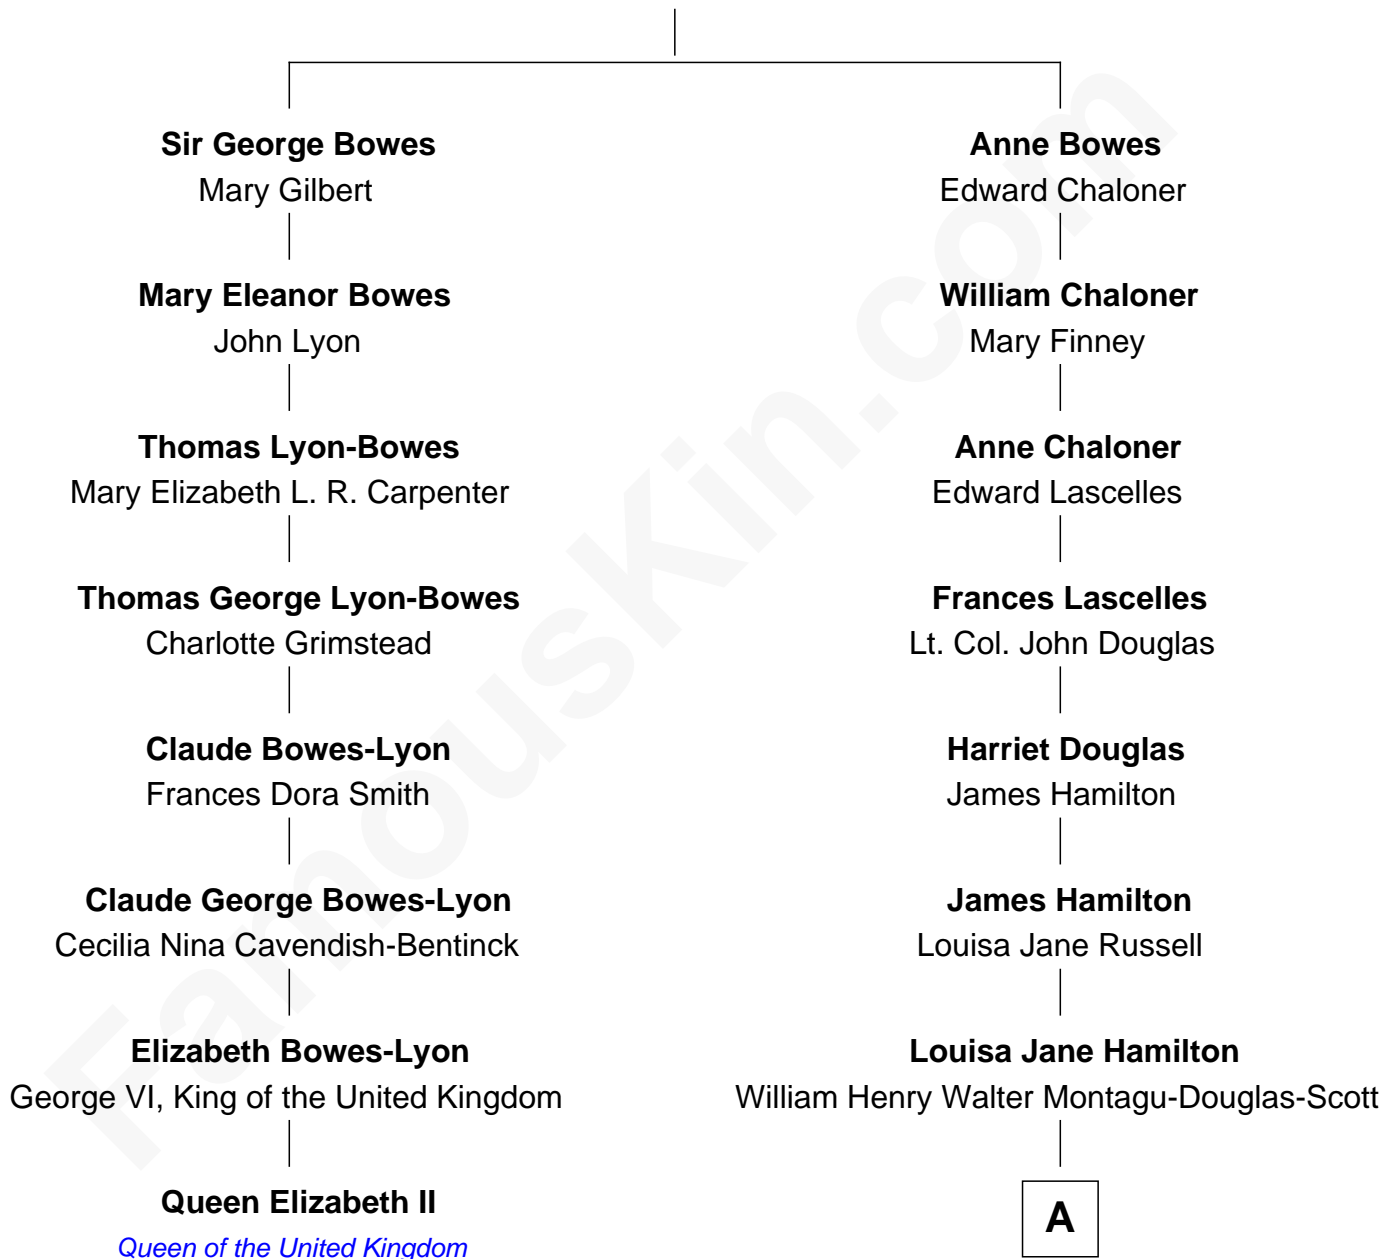

FamousKin.com

Relationship Chart of

Queen Elizabeth II

Queen of the United Kingdom

7th cousin 3 times removed of

Sarah Ferguson

Duchess of York

Sir William Bowes

Elizabeth Blakiston

A

Herbert Andrew Montagu-Douglas-Scott

Marie Josephine Edwards

Marian Louisa Montagu-Douglas-Scott

Andrew Henry Ferguson

Ronald Ivor Ferguson

Susan Mary Wright

Sarah Ferguson

Duchess of York