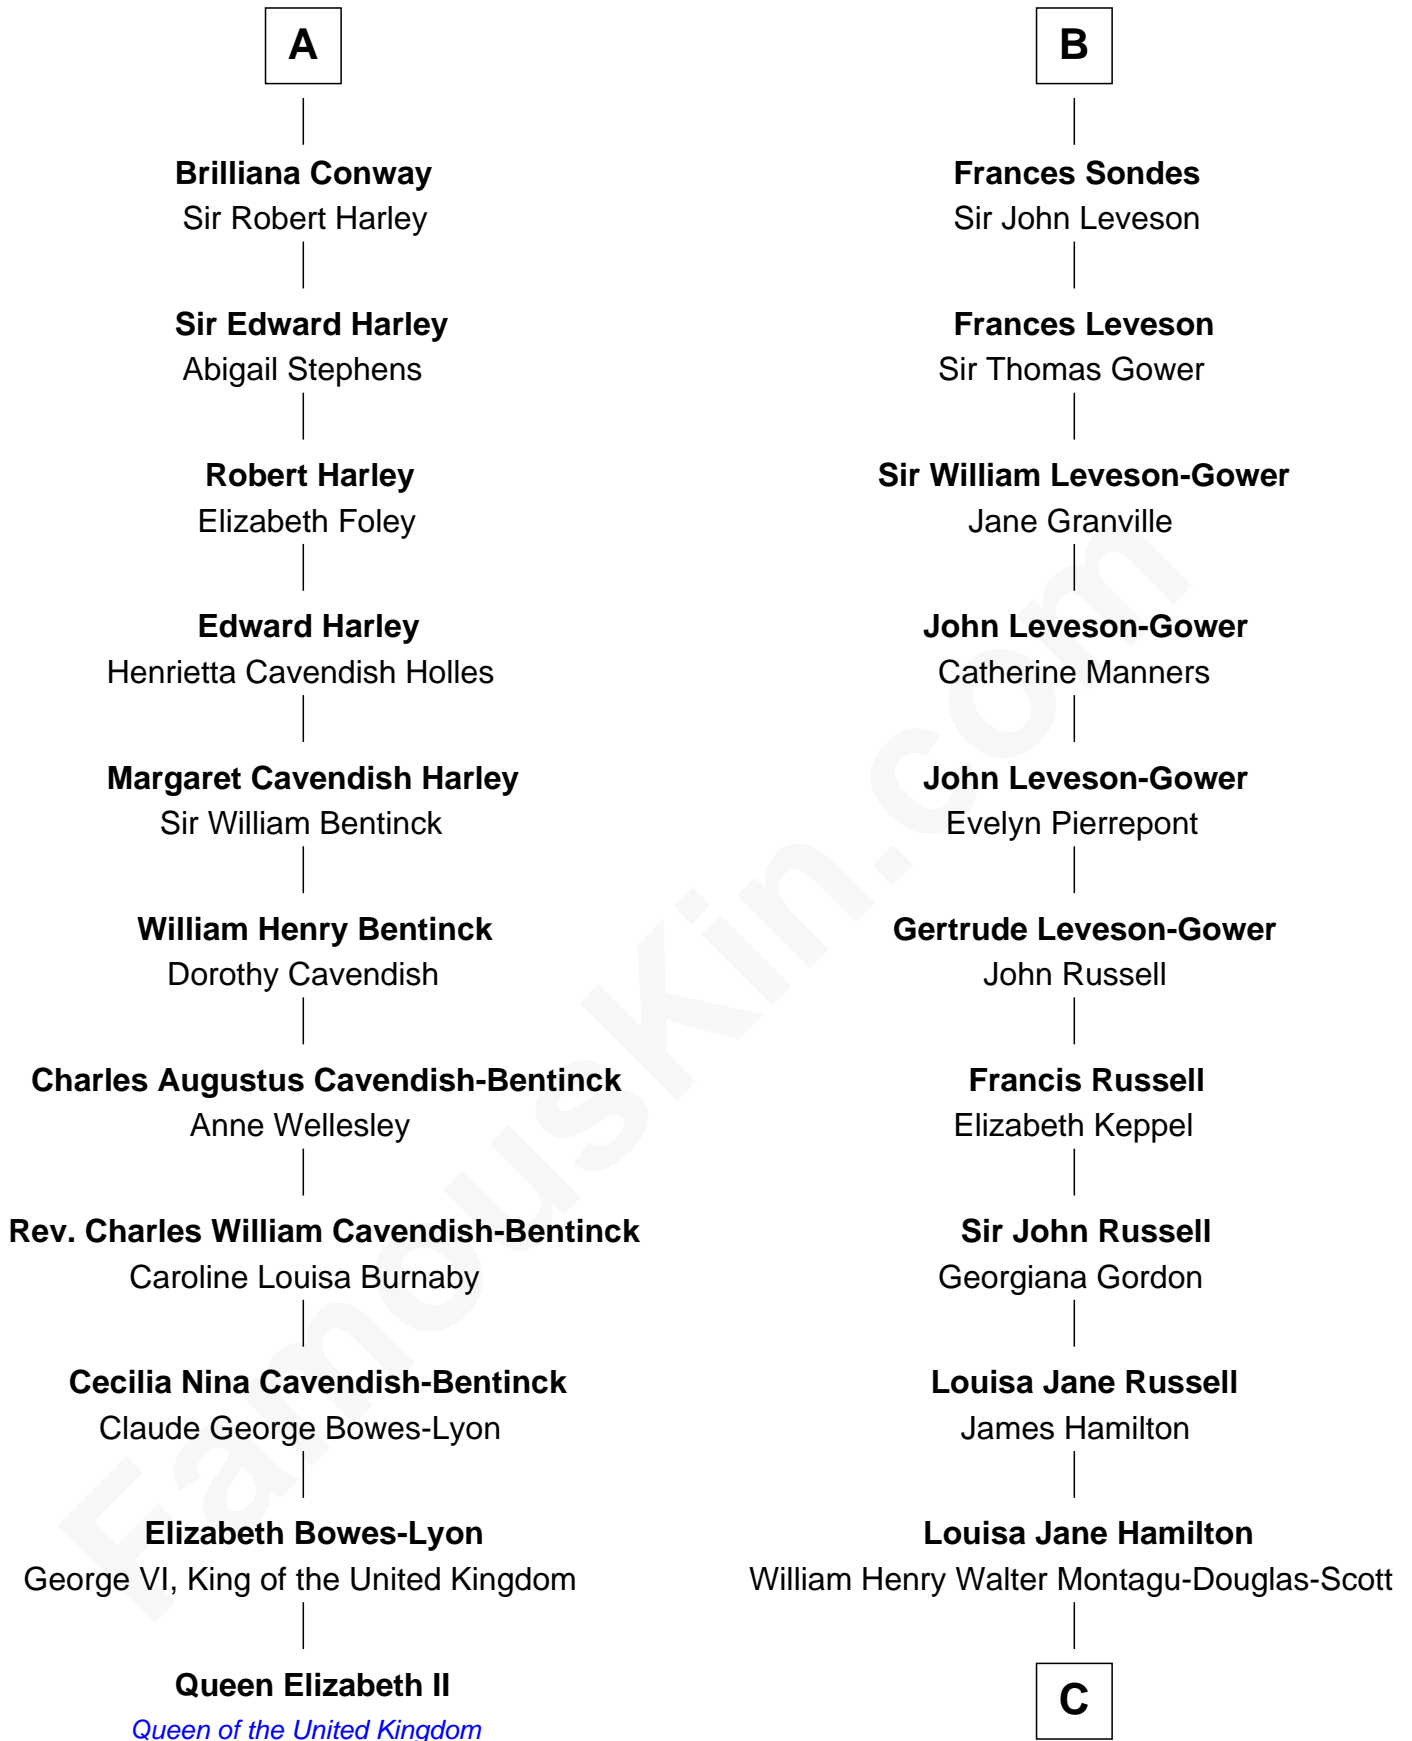

# FamousKin.com Relationship Chart of

**Queen Elizabeth II**

*Queen of the United Kingdom*

17th cousin 3 times removed of

**Sarah Ferguson**

*Duchess of York*

**Robert Poyntz**  
Katherine FitzNichol

**C**

**Herbert Andrew Montagu-Douglas-Scott**

Marie Josephine Edwards

**Marian Louisa Montagu-Douglas-Scott**

Andrew Henry Ferguson

**Ronald Ivor Ferguson**

Susan Mary Wright

**Sarah Ferguson**

*Duchess of York*