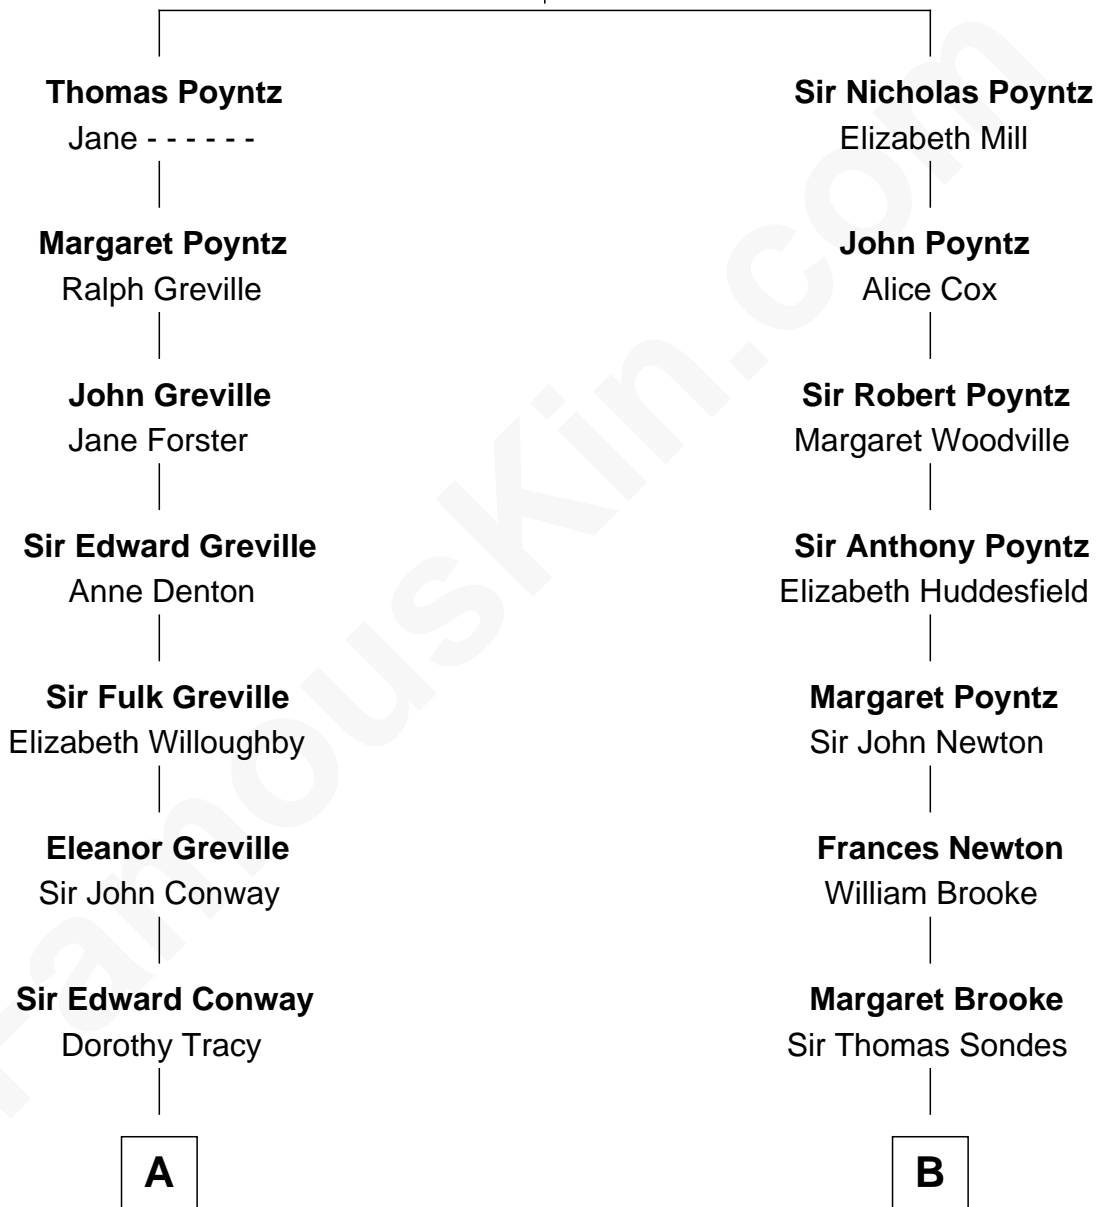

# FamousKin.com Relationship Chart of

**Queen Elizabeth II**

*Queen of the United Kingdom*

17th cousin 3 times removed of

**Sarah Ferguson**

*Duchess of York*

**Robert Poyntz**  
Katherine FitzNichol

**C**

**Herbert Andrew Montagu-Douglas-Scott**

Marie Josephine Edwards

**Marian Louisa Montagu-Douglas-Scott**

Andrew Henry Ferguson

**Ronald Ivor Ferguson**

Susan Mary Wright

**Sarah Ferguson**

*Duchess of York*