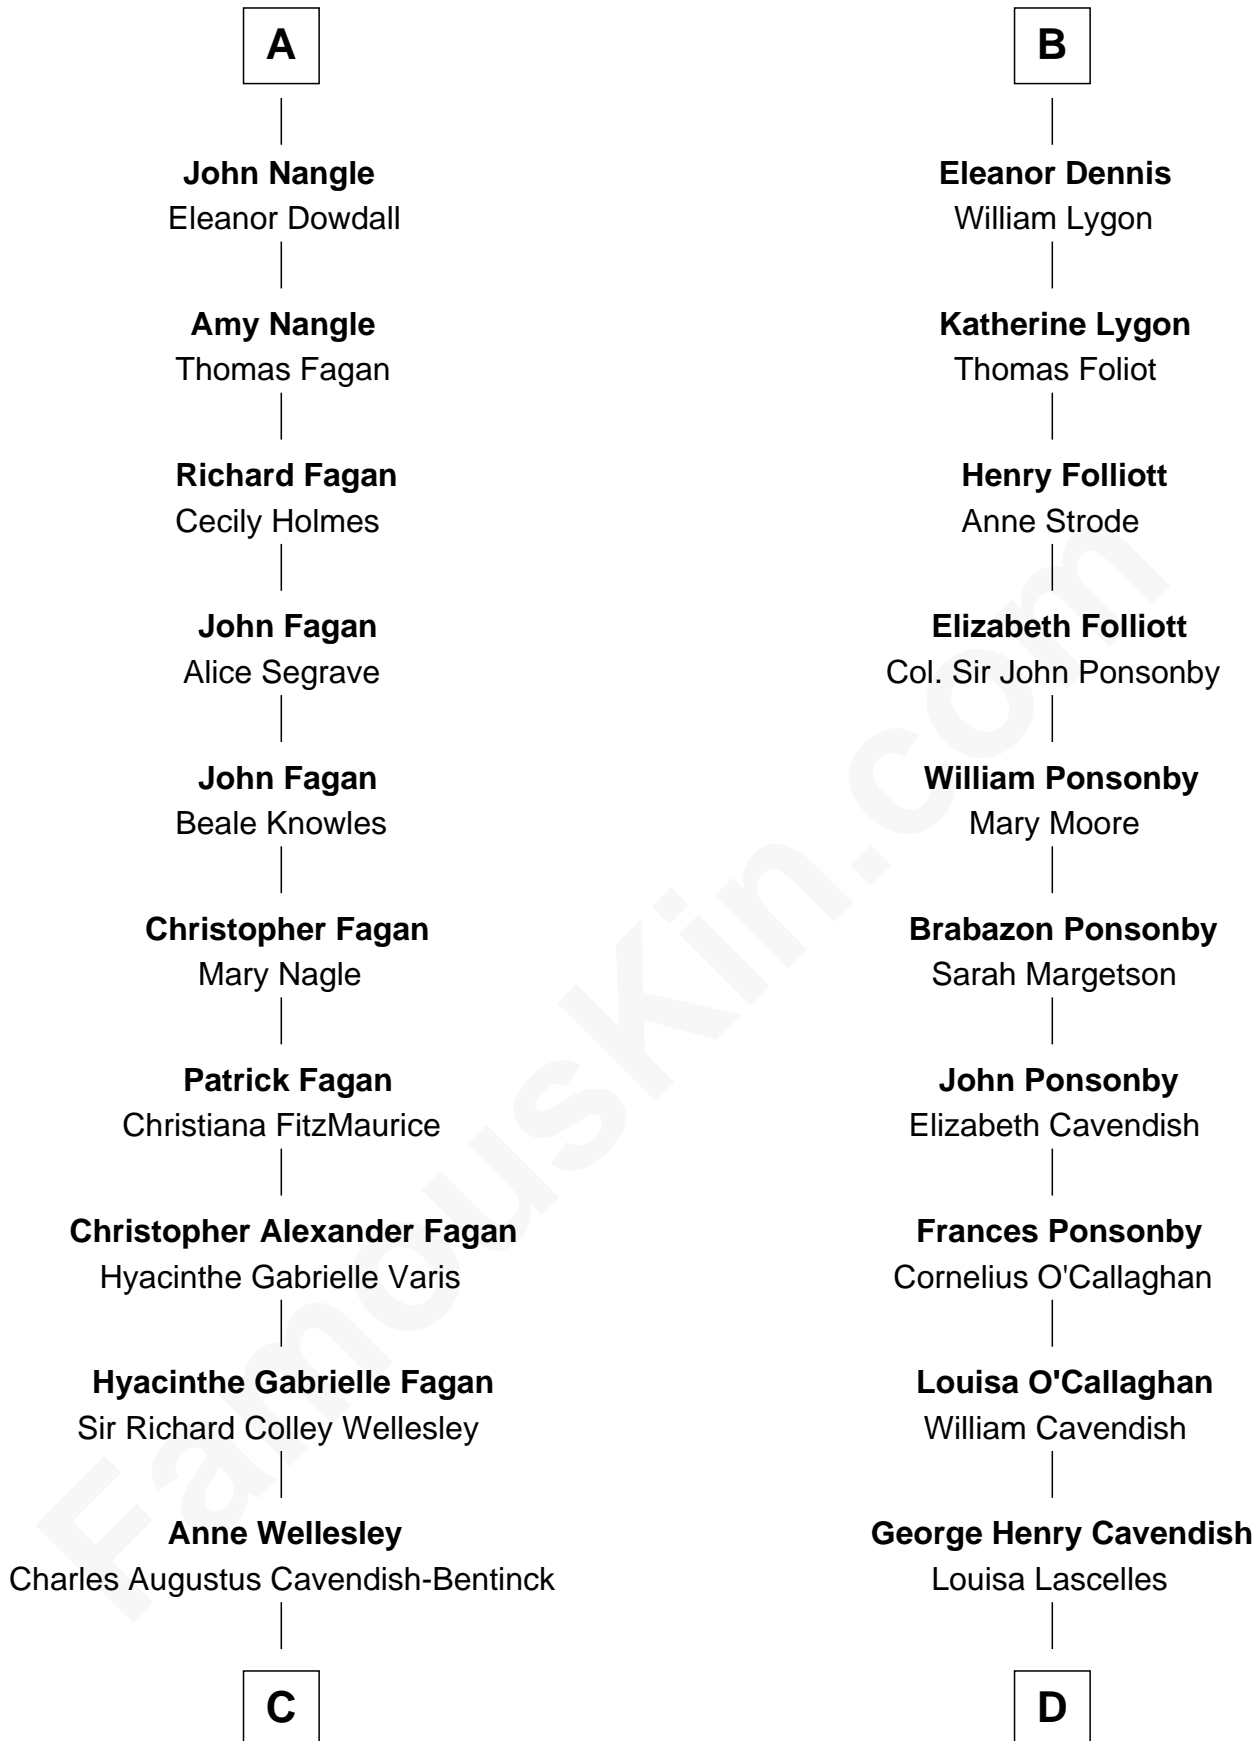

FamousKin.com

Relationship Chart of

Queen Elizabeth II

Queen of the United Kingdom

20th cousin 1 time removed of

Sarah Ferguson

Duchess of York

Sir Roger de Hales

Alice Skogan

C

Rev. Charles William Cavendish-Bentinck

Caroline Louisa Burnaby

Cecilia Nina Cavendish-Bentinck

Claude George Bowes-Lyon

Elizabeth Bowes-Lyon

George VI, King of the United Kingdom