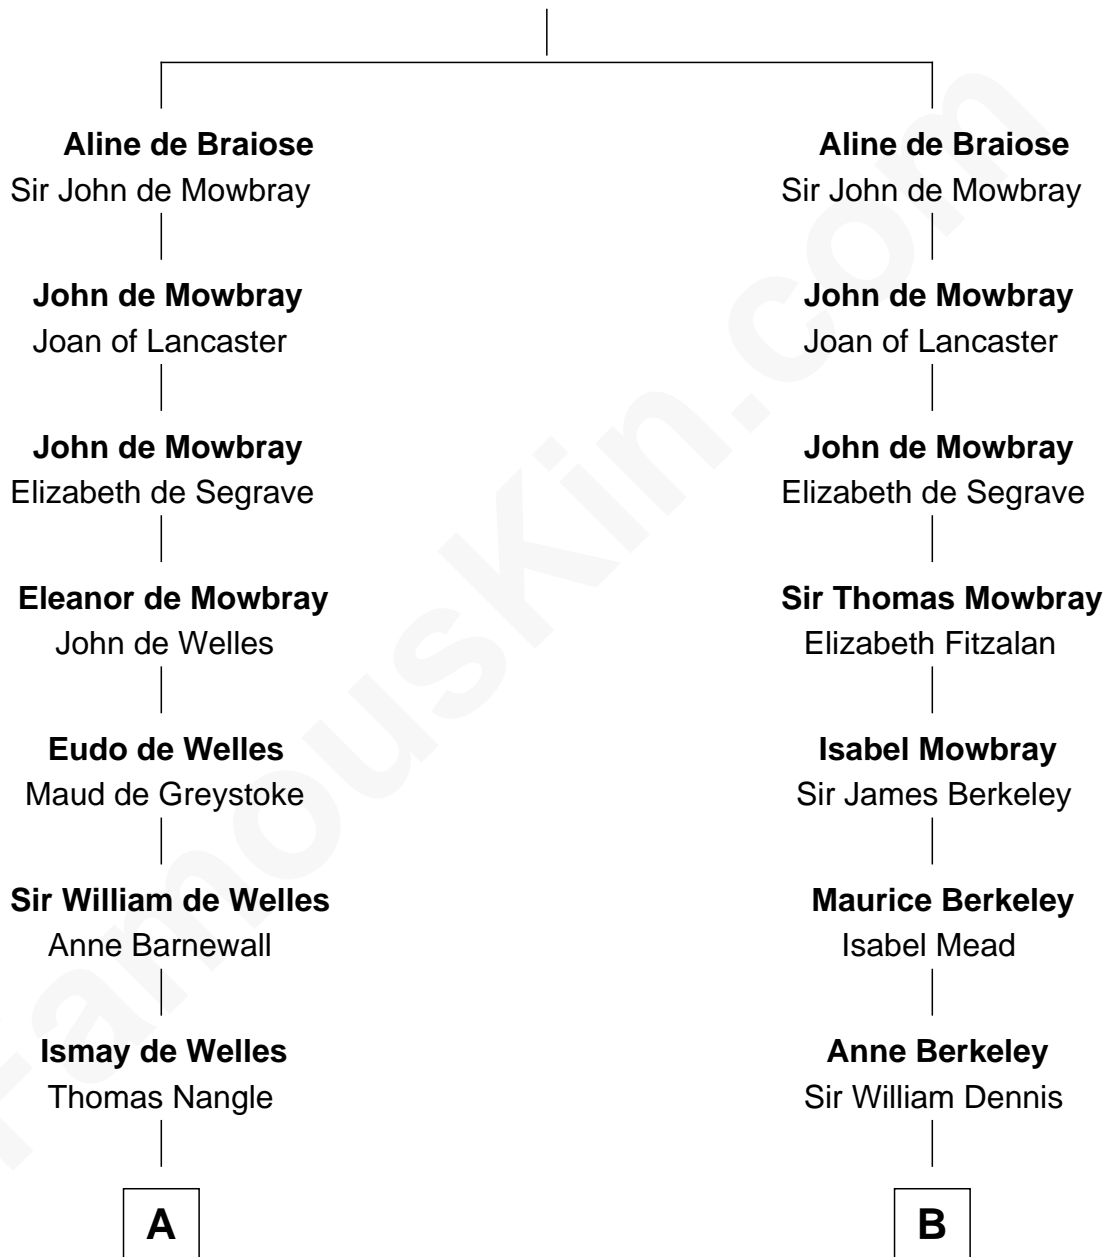

# FamousKin.com Relationship Chart of

**Queen Elizabeth II**

*Queen of the United Kingdom*

20th cousin 1 time removed of

**Sarah Ferguson**

*Duchess of York*

**William de Braiose**

**C**

**Rev. Charles William Cavendish-Bentinck**

Caroline Louisa Burnaby

**Cecilia Nina Cavendish-Bentinck**

Claude George Bowes-Lyon

**Elizabeth Bowes-Lyon**

George VI, King of the United Kingdom

**Queen Elizabeth II**

*Queen of the United Kingdom*

**D**

**Susan Henrietta Cavendish**

Henry Robert Brand

**Margaret Brand**

Algernon Francis Holford Ferguson

**Andrew Henry Ferguson**

Marian Louisa Montagu-Douglas-Scott

**Ronald Ivor Ferguson**

Susan Mary Wright

**Sarah Ferguson**

*Duchess of York*