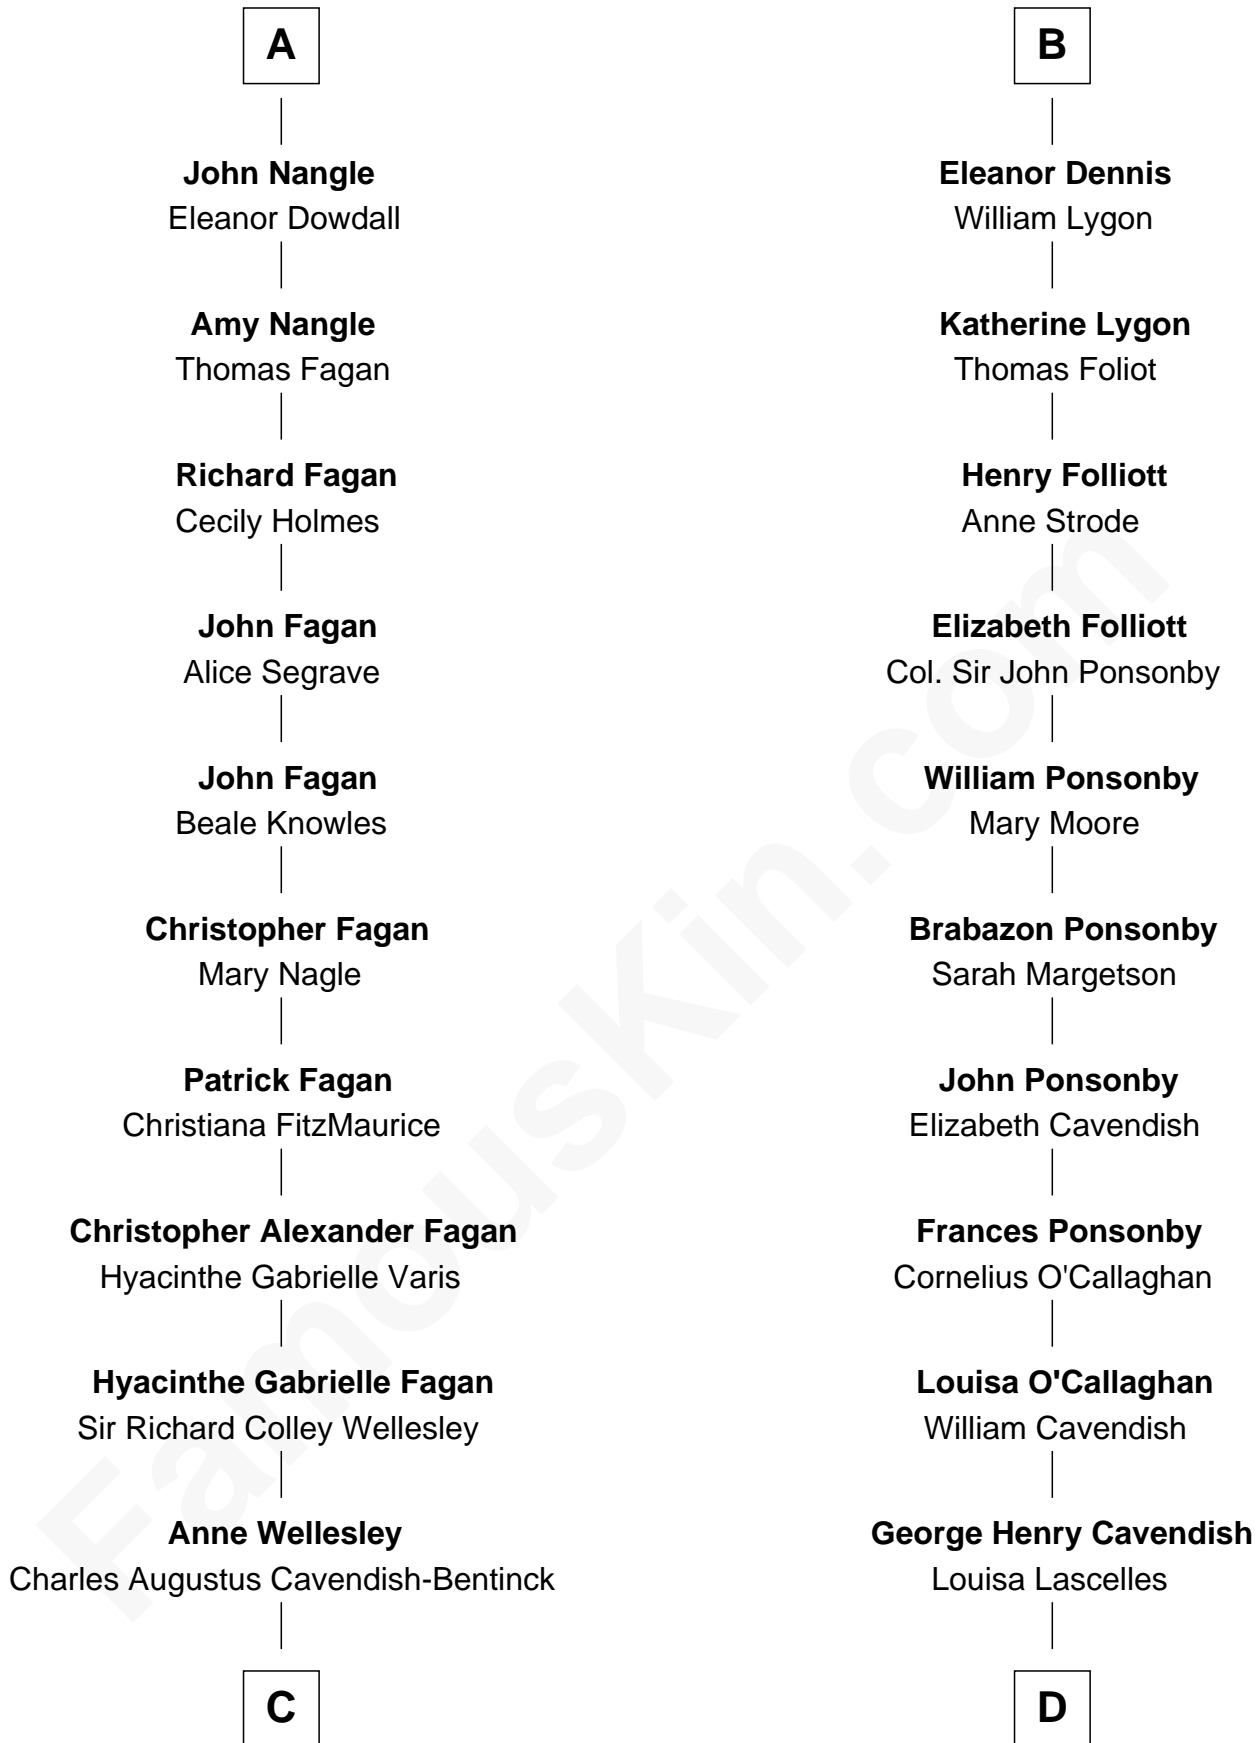

# FamousKin.com Relationship Chart of

**Queen Elizabeth II**

*Queen of the United Kingdom*

20th cousin 1 time removed of

**Sarah Ferguson**

*Duchess of York*

**William de Braiose**

**C**

**Rev. Charles William Cavendish-Bentinck**

Caroline Louisa Burnaby

**Cecilia Nina Cavendish-Bentinck**

Claude George Bowes-Lyon

**Elizabeth Bowes-Lyon**

George VI, King of the United Kingdom

**Queen Elizabeth II**

*Queen of the United Kingdom*

**D**

**Susan Henrietta Cavendish**

Henry Robert Brand

**Margaret Brand**

Algernon Francis Holford Ferguson

**Andrew Henry Ferguson**

Marian Louisa Montagu-Douglas-Scott