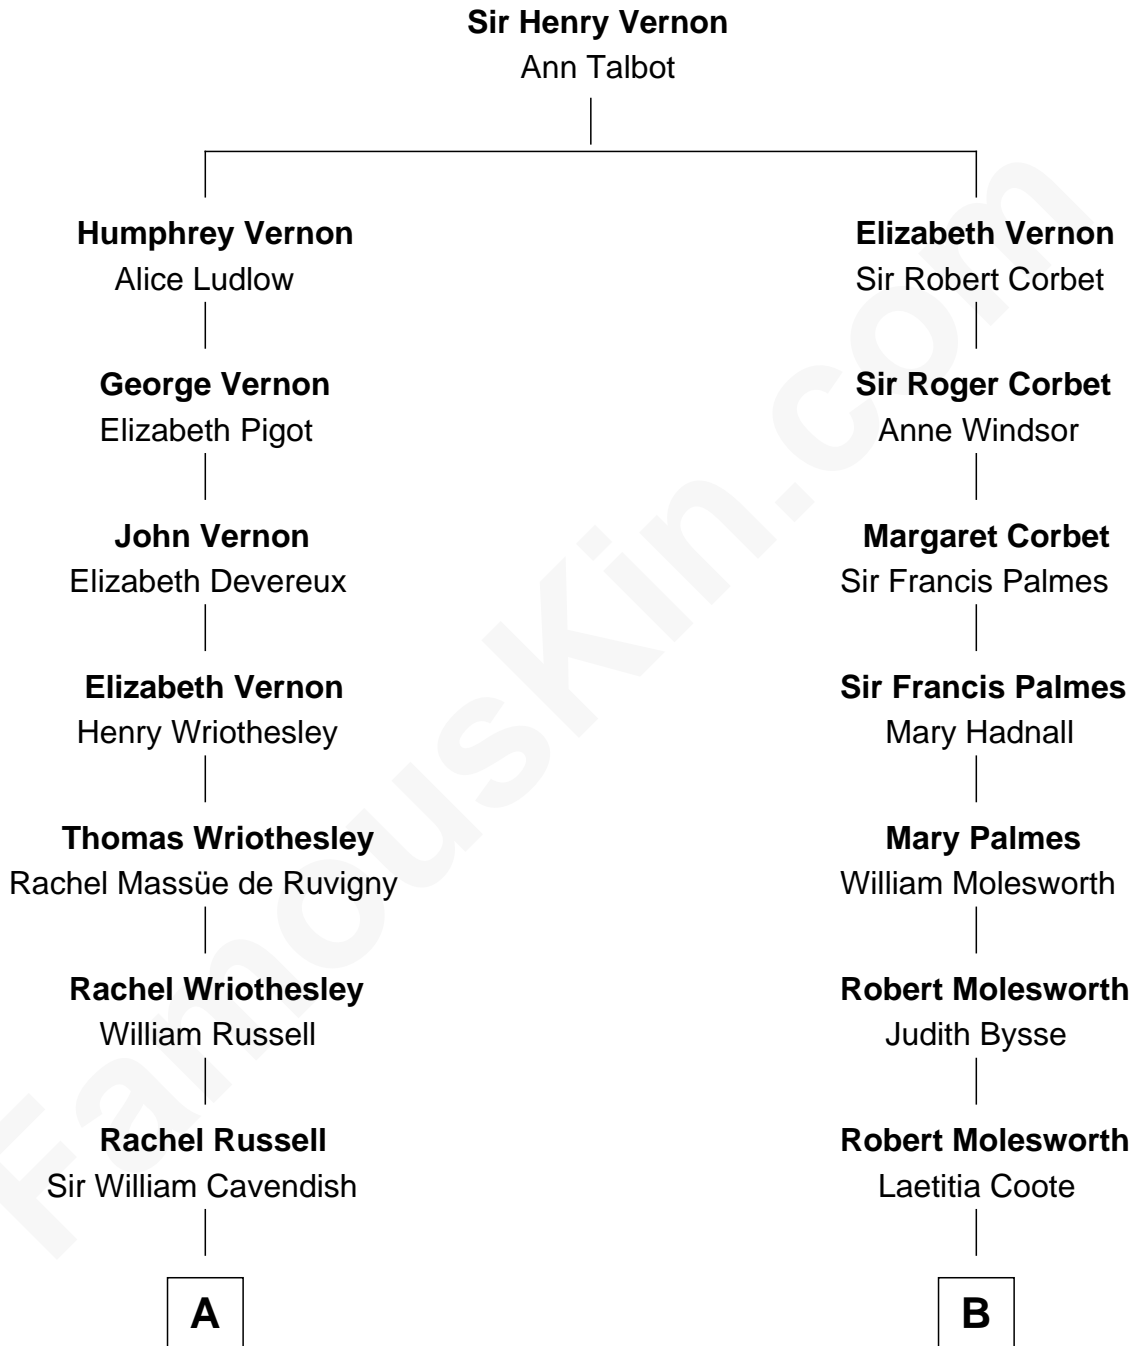

# FamousKin.com Relationship Chart of

**Queen Elizabeth II**

*Queen of the United Kingdom*

12th cousin 2 times removed of

**Olivia De Havilland**

*Movie Actress*

**A**

**Sir William Cavendish**  
Catherine Hoskins

**Sir William Cavendish**  
Charlotte Elizabeth Boyle

**Dorothy Cavendish**  
William Henry Bentinck

**Charles Augustus Cavendish-Bentinck**  
Anne Wellesley

**Rev. Charles William Cavendish-Bentinck**  
Caroline Louisa Burnaby

**Cecilia Nina Cavendish-Bentinck**  
Claude George Bowes-Lyon

**Elizabeth Bowes-Lyon**  
George VI, King of the United Kingdom

**Queen Elizabeth II**  
*Queen of the United Kingdom*

**B**

**William Molesworth**  
Anne Adair